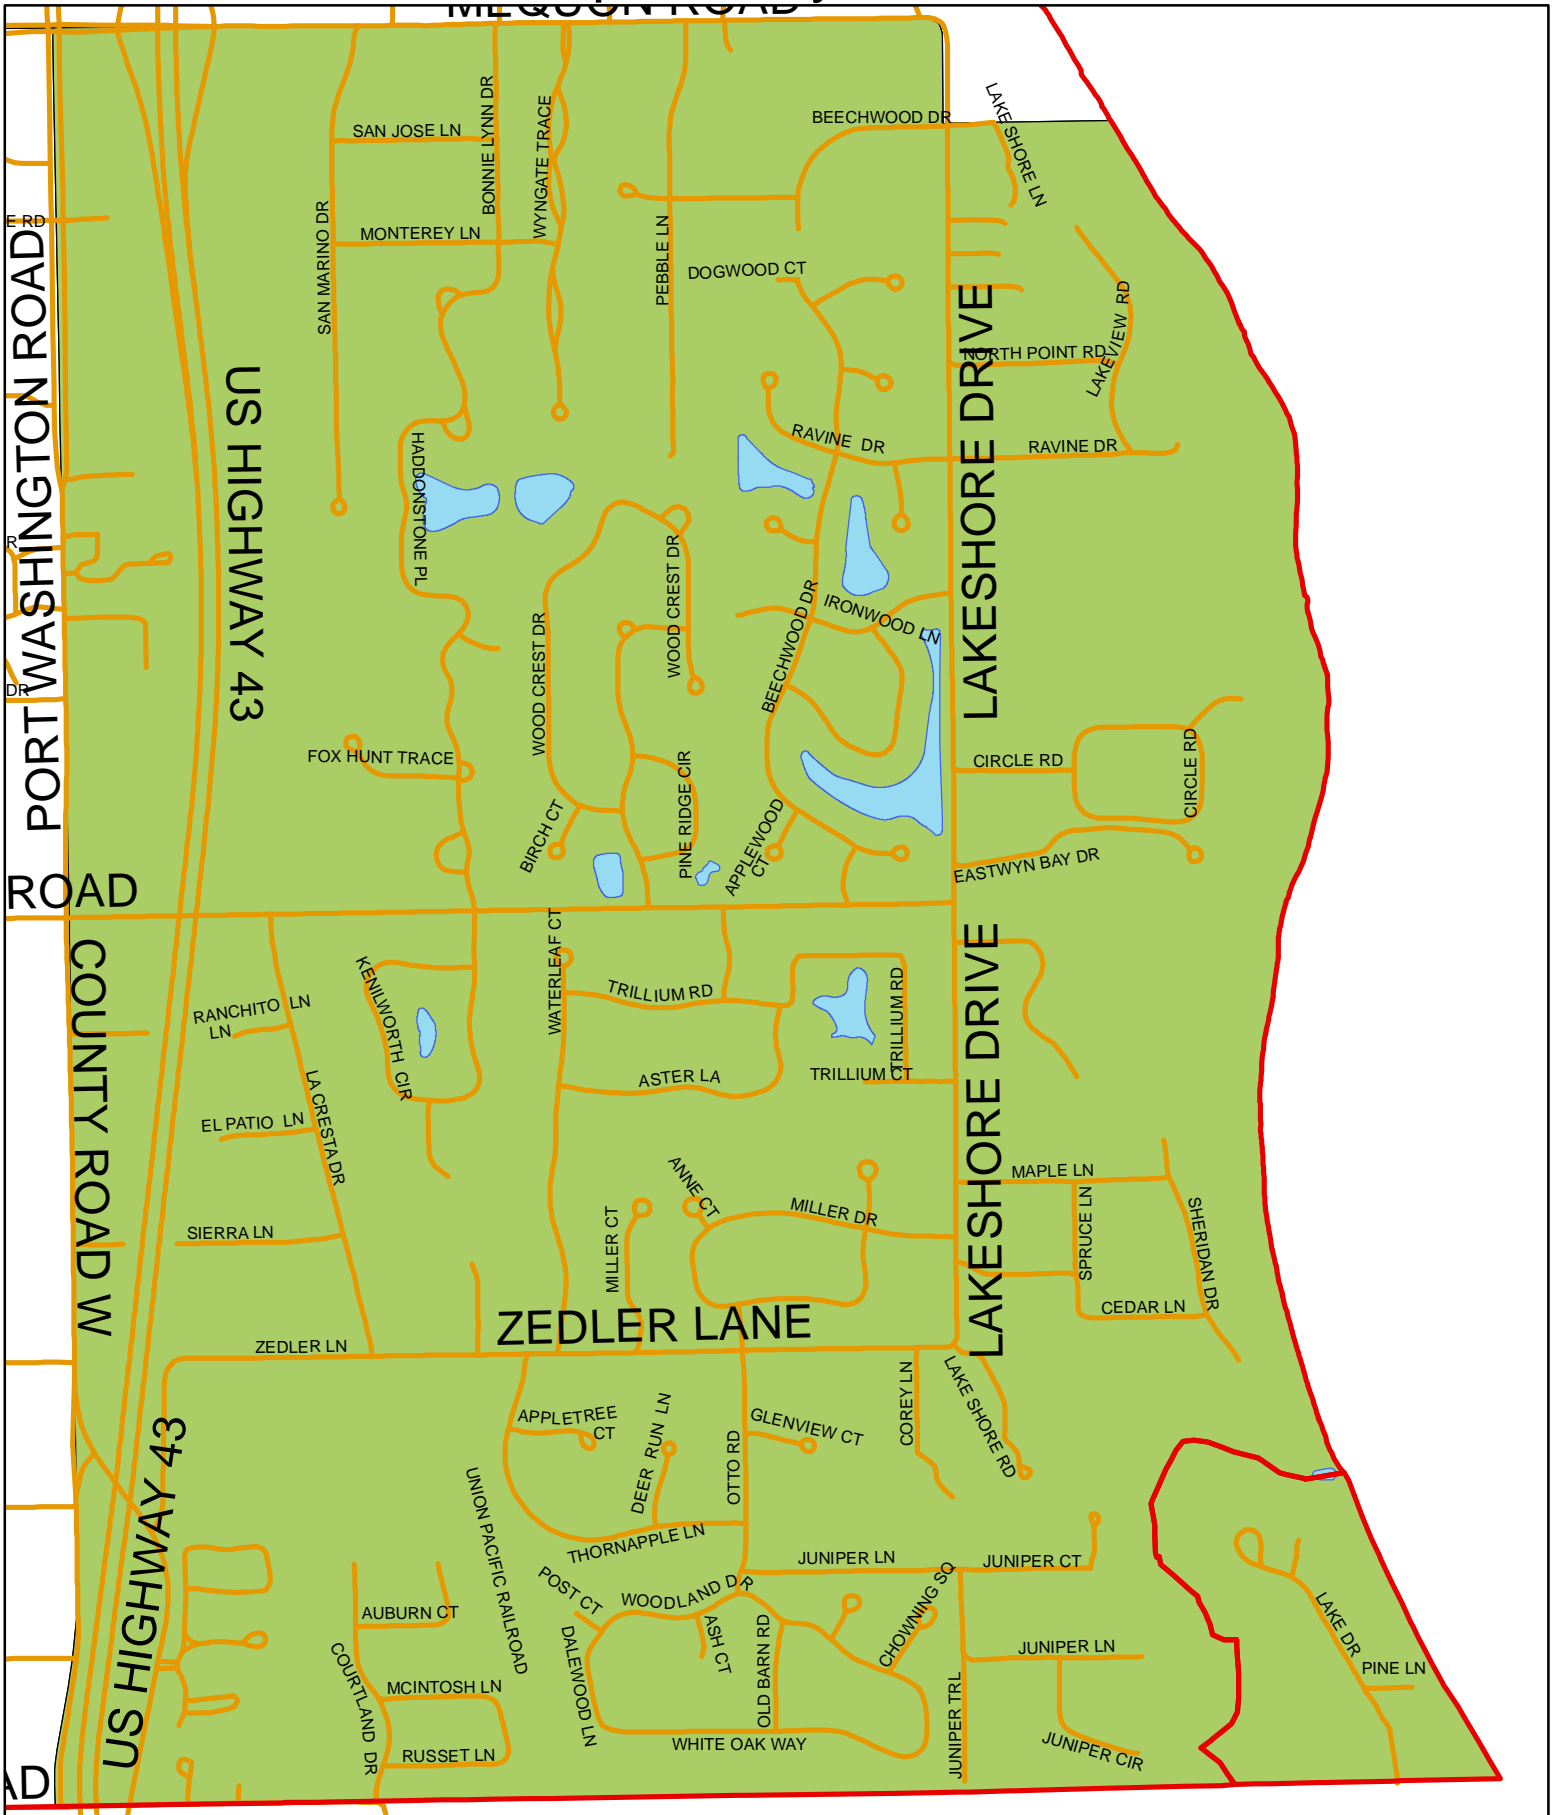

# 2012 Supervisory District No. 26

Redistricting Approved by the Ozaukee County Board October 2011  
 Created by The Ozaukee County Land Information Office

- Municipal Boundary
- Supervisory District
- Wetlands
- Roads