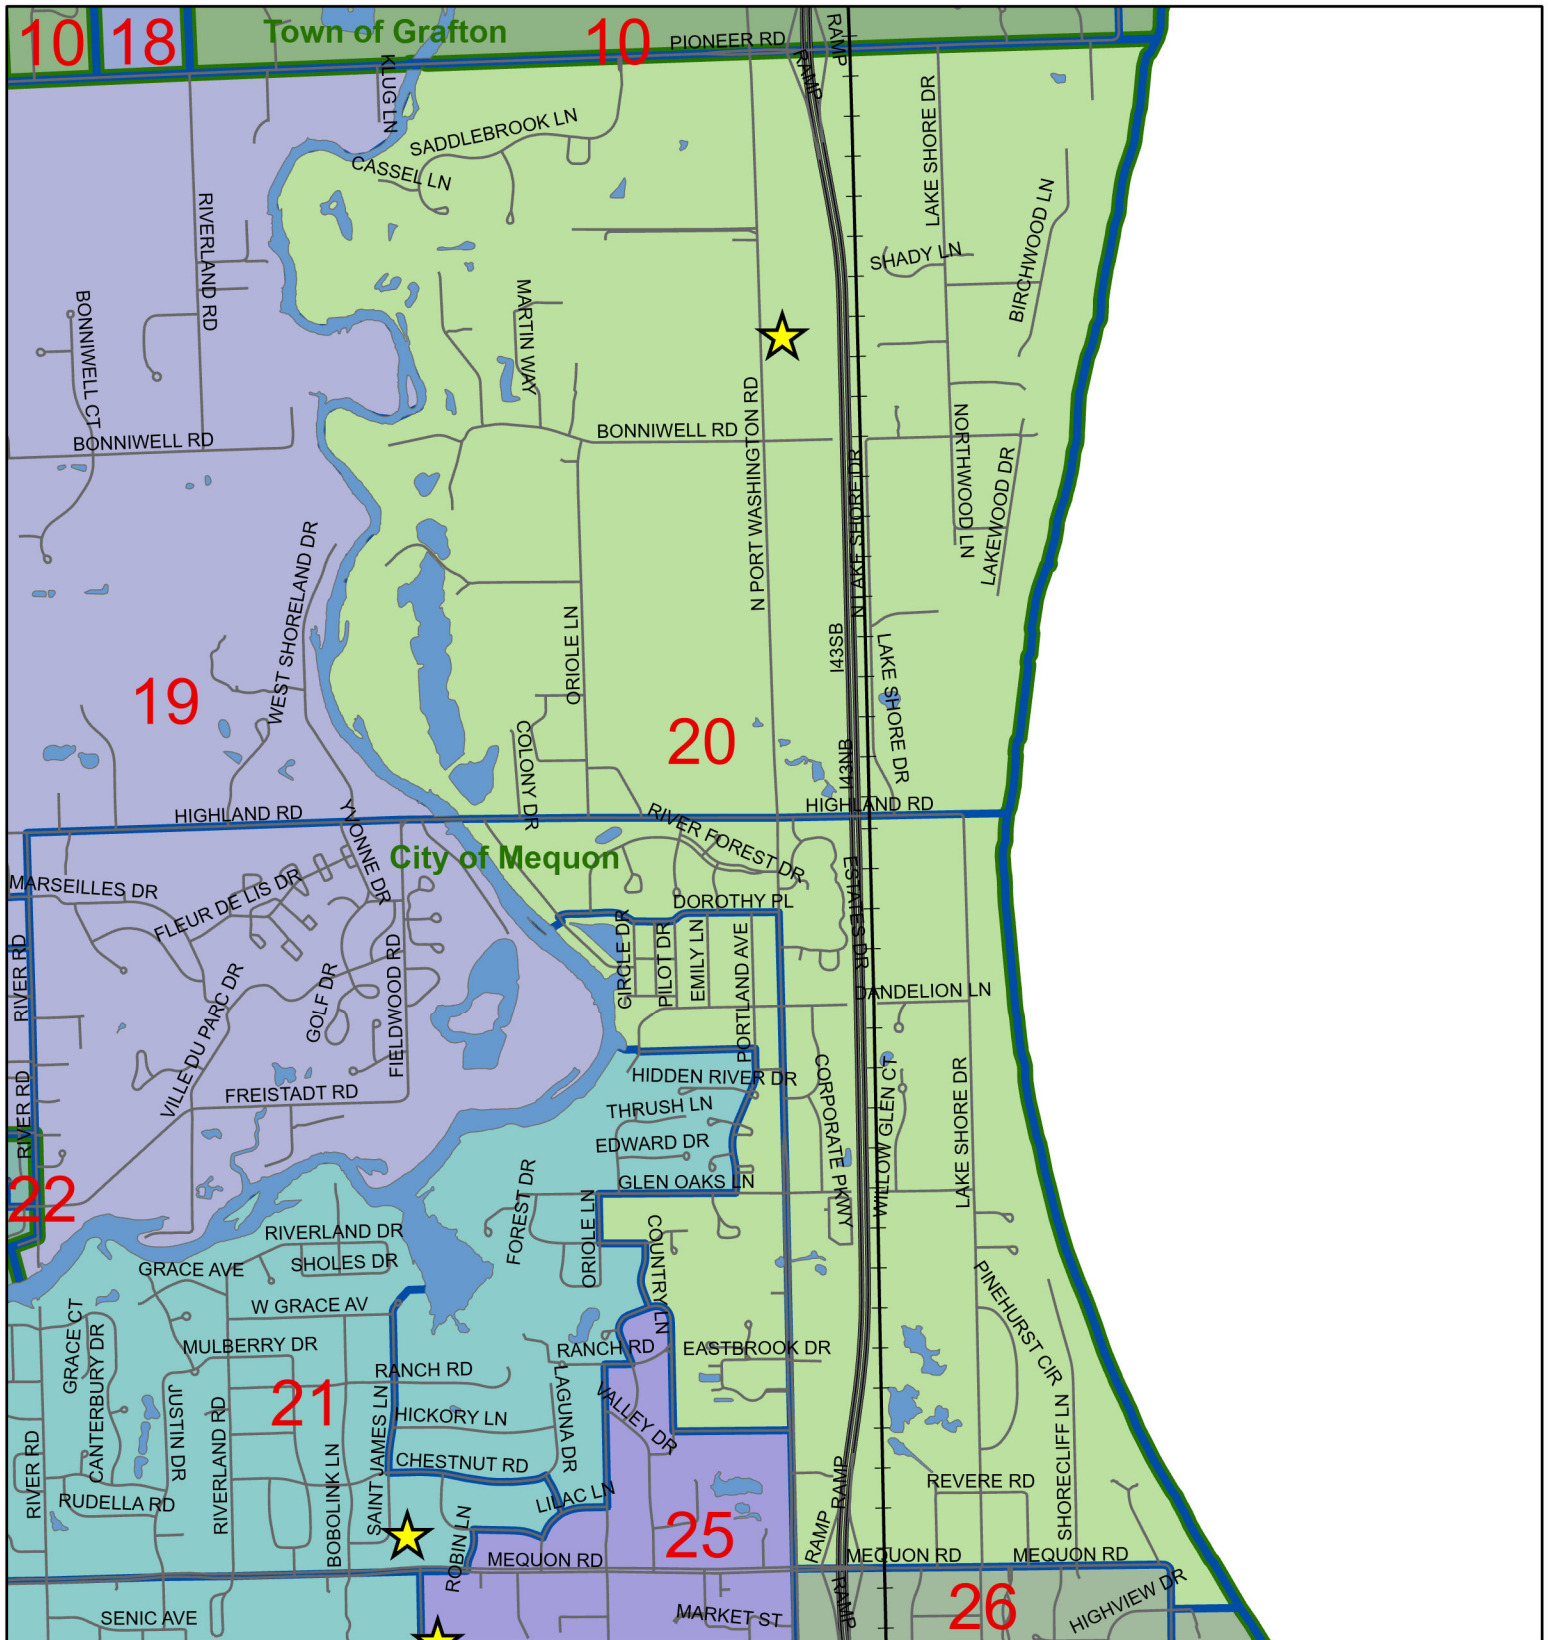

# Supervisory District 20

Date: 10/6/2023

-  Polling Locations
-  Wards
-  Civil Divisions

District 20  
 Michelle Godden  
 11711N Lake Shore Dr  
 Mequon