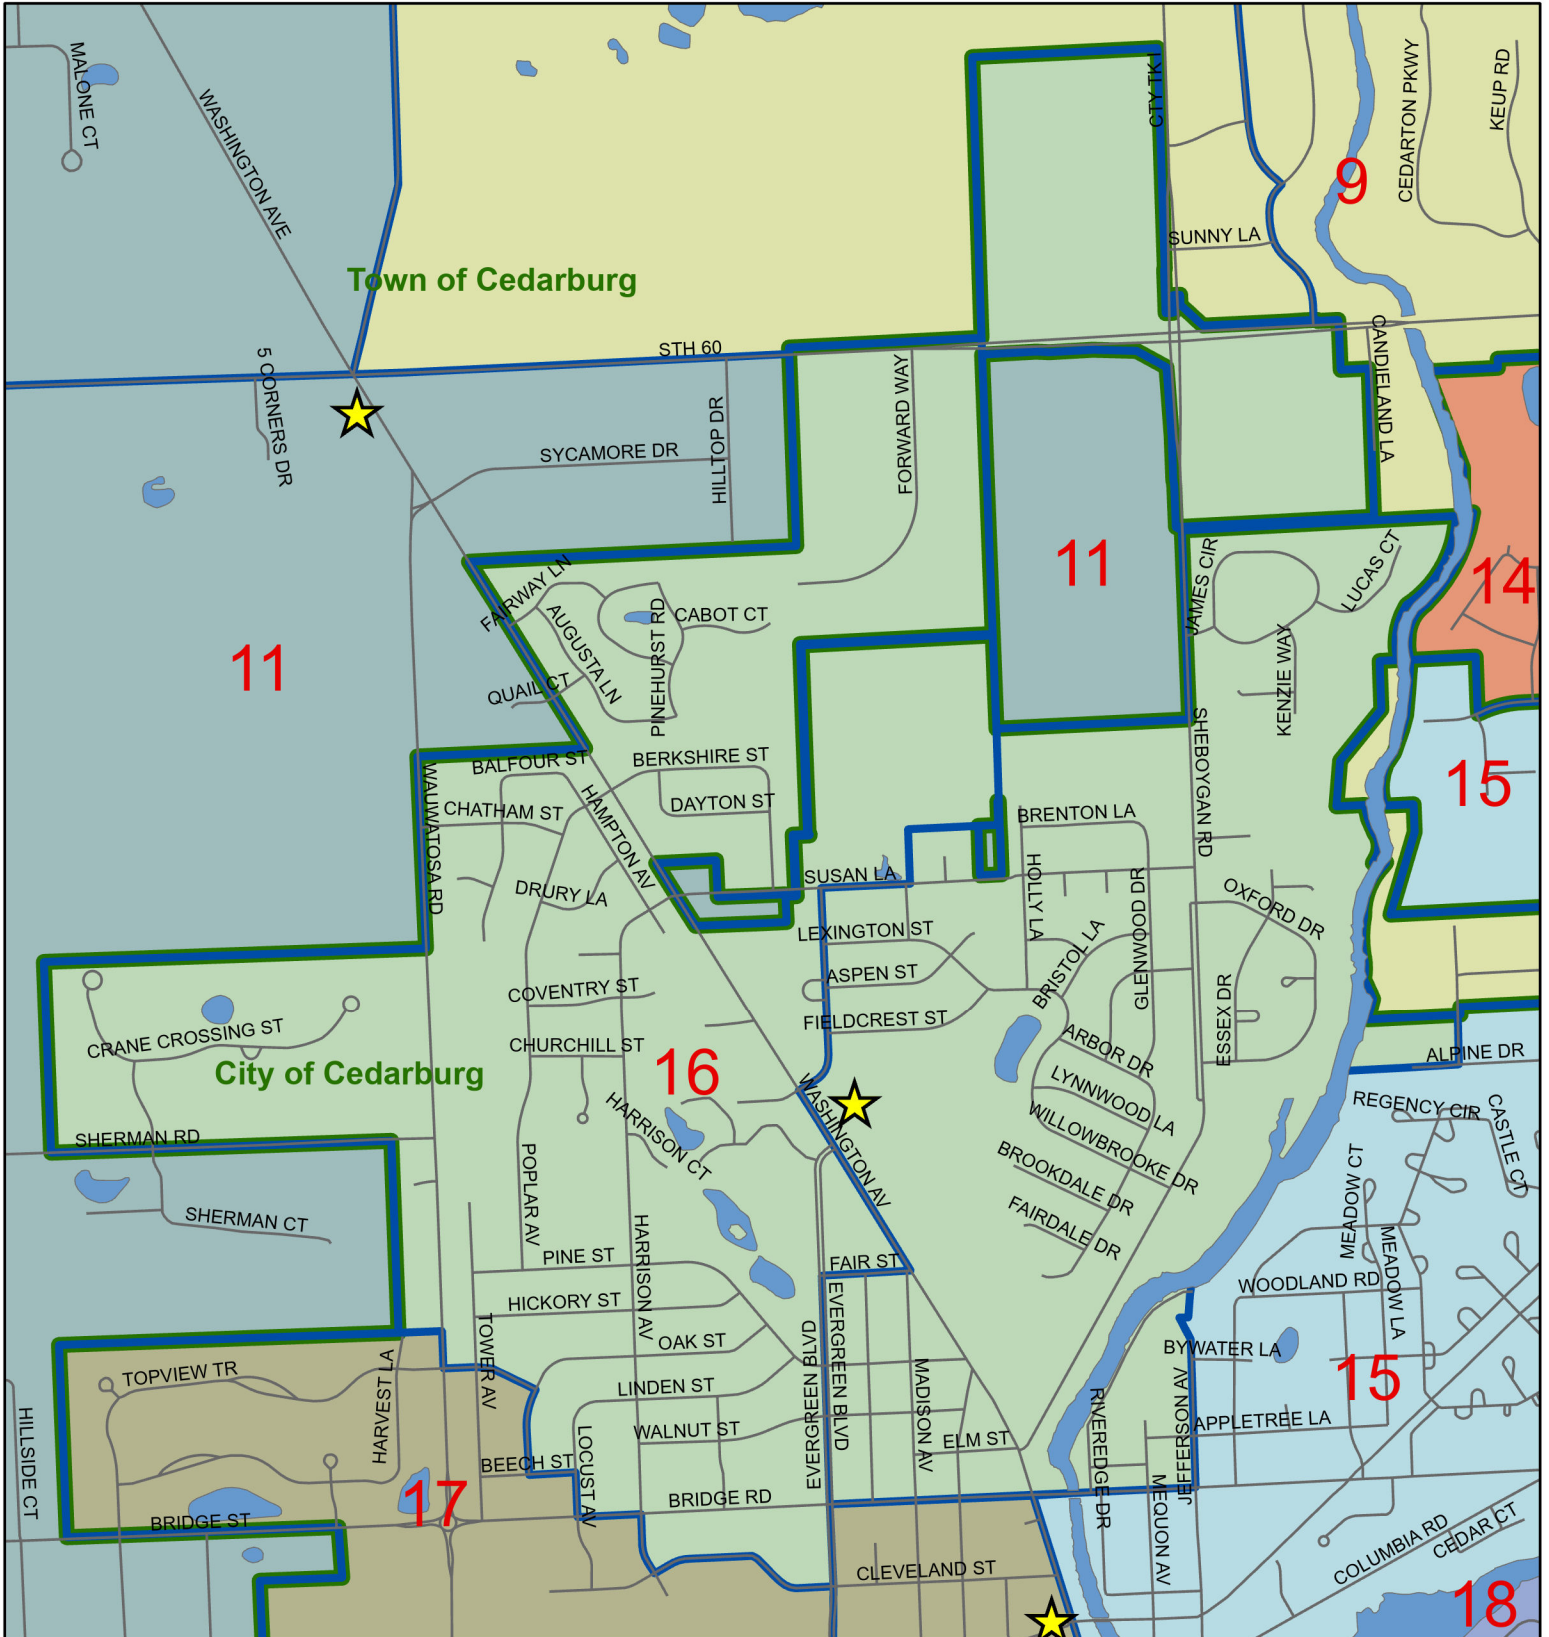

Supervisory District 16

Date: 10/6/2023

-  Polling Locations
-  Wards
-  Civil Divisions

District 16
Shannon Whitworth
W59N965 Essex Dr
Cedarburg