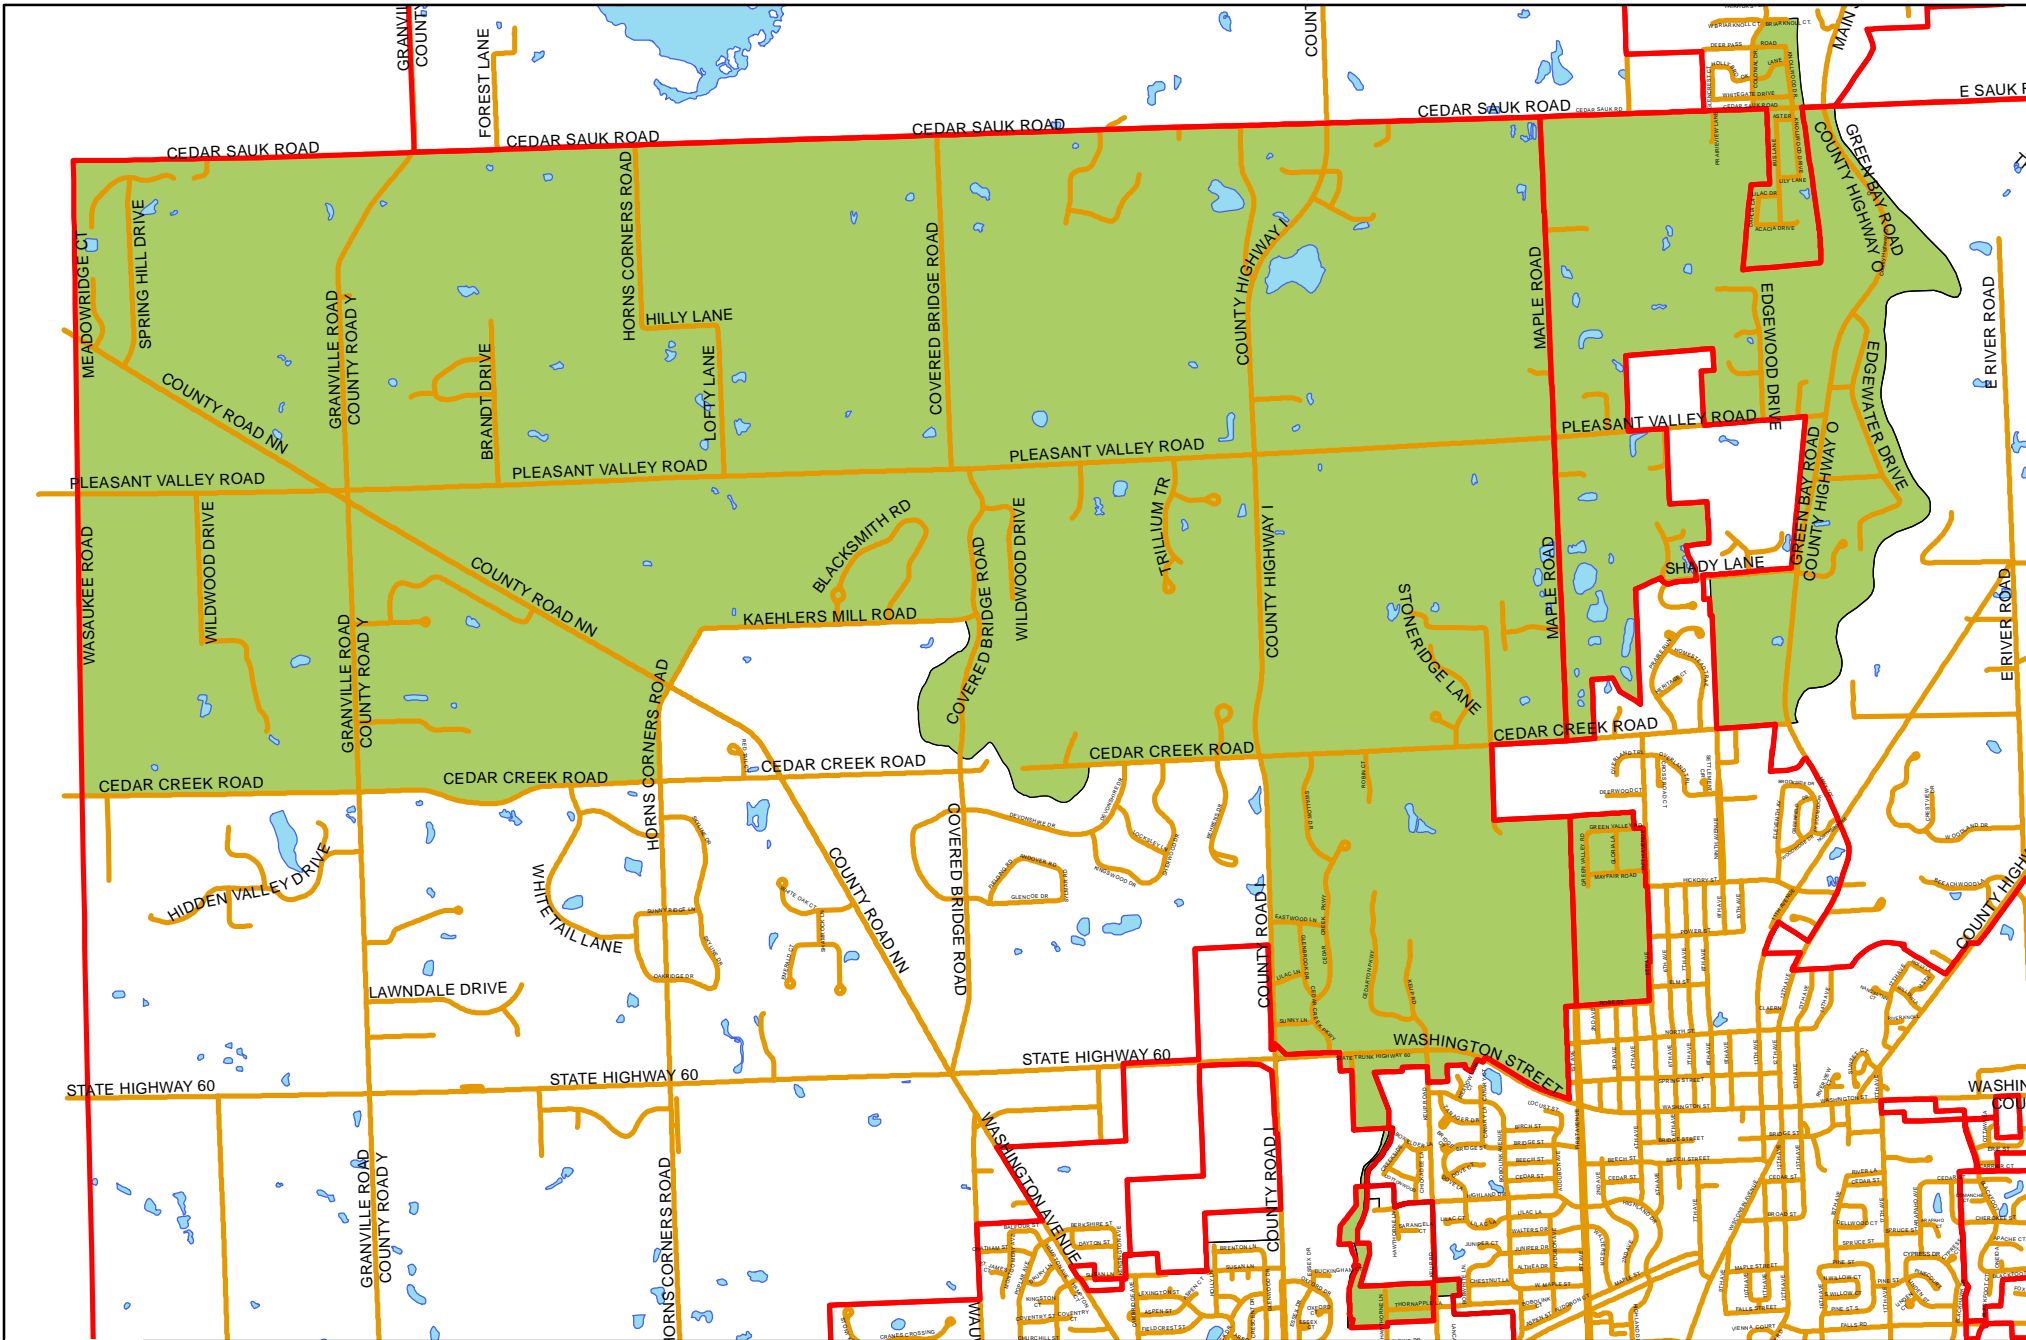

2012 Supervisory District No. 9

Redistricting Approved by the Ozaukee County Board October 2011
 Created by The Ozaukee County Land Information Office

- Municipal Boundary
- Supervisory District
- Wetlands
- Roads