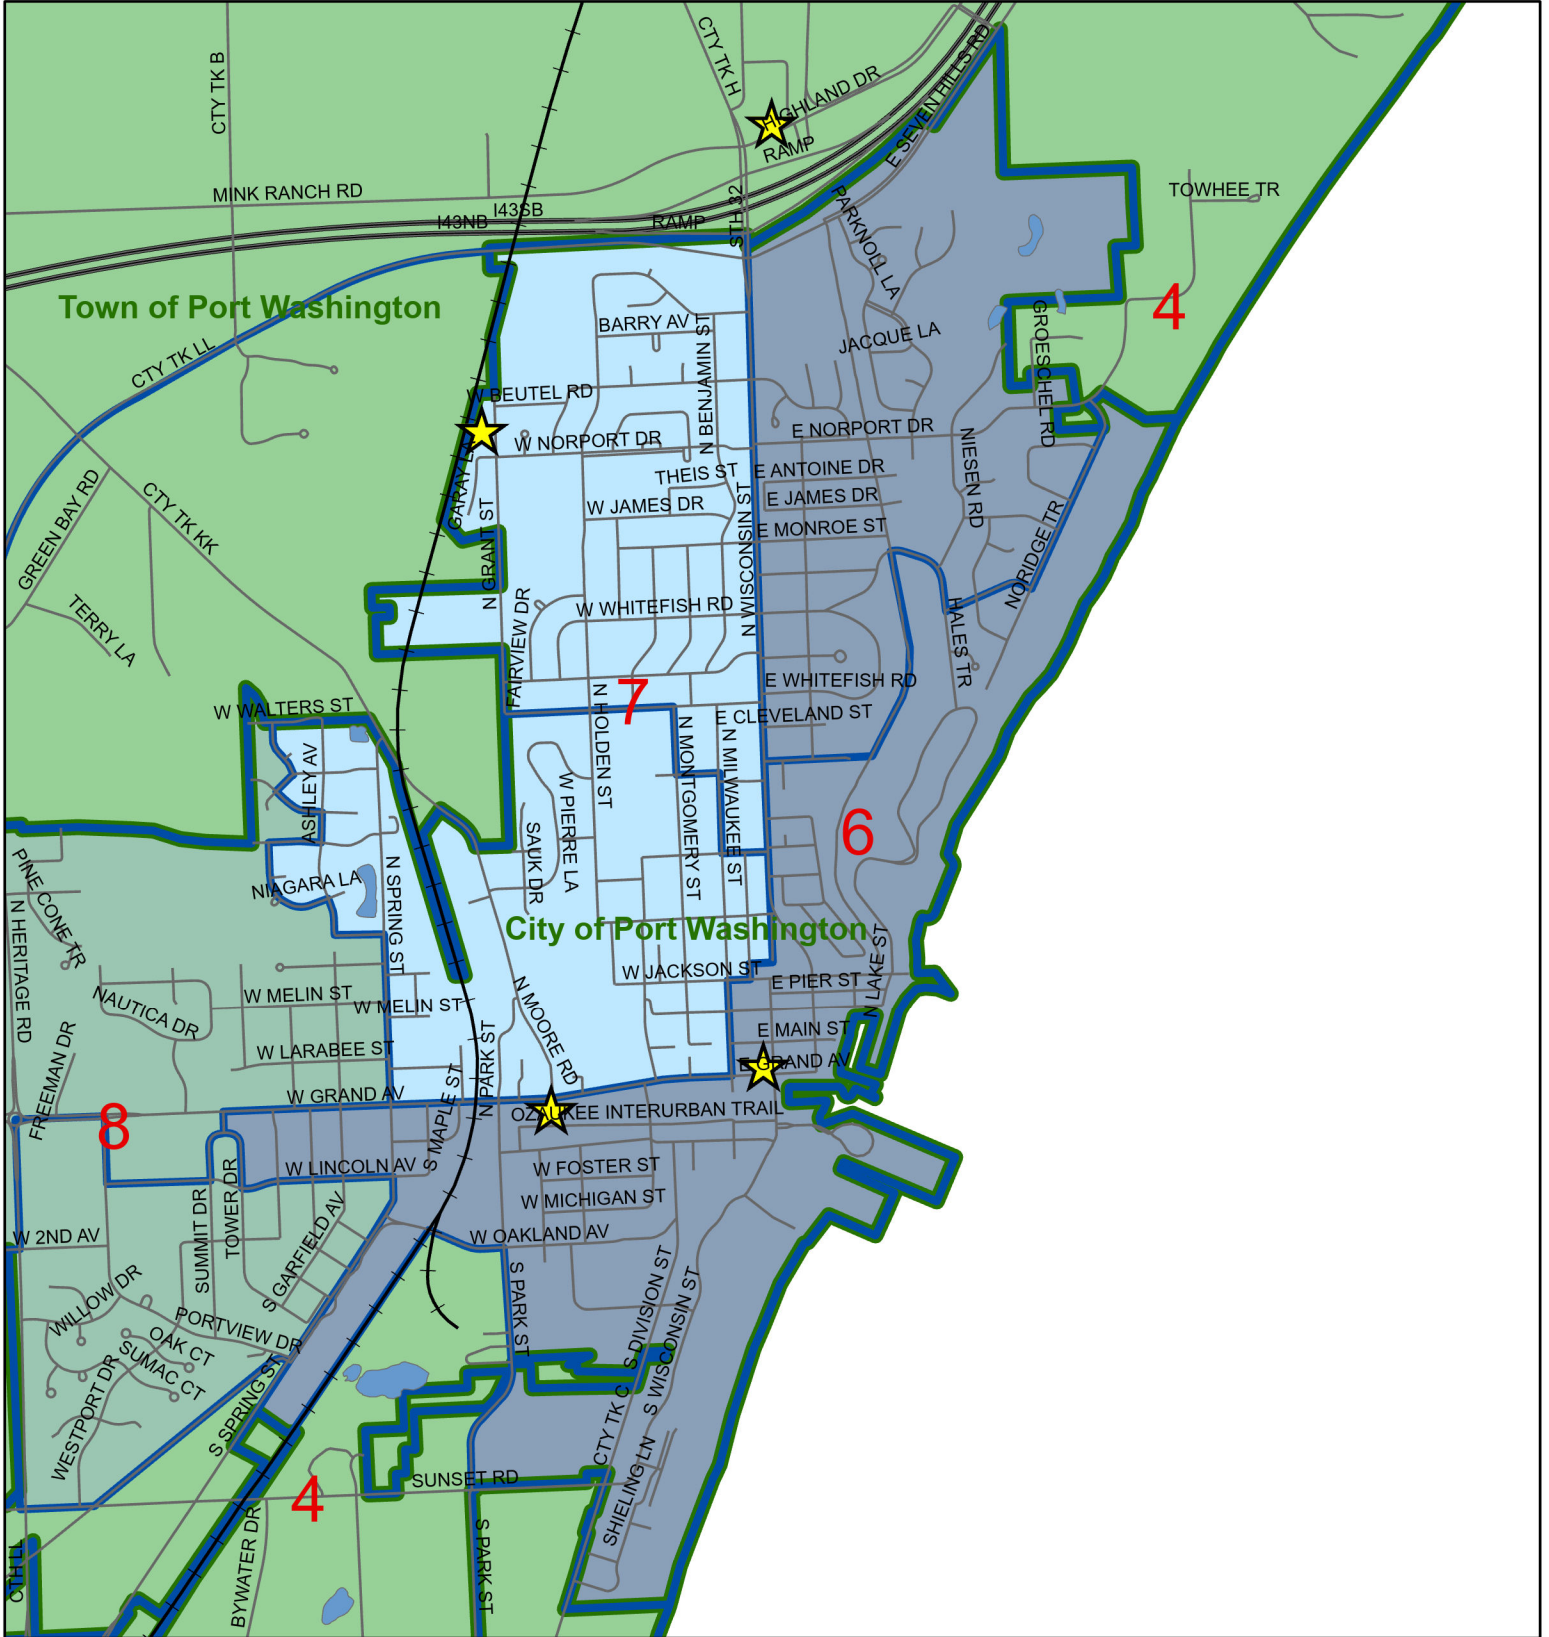

Supervisory District 6

Date: 10/6/2023

-  Polling Locations
-  Wards
-  Civil Divisions

District 6
 Richard Nelson
 1432 Noridge Tr
 Port Washington