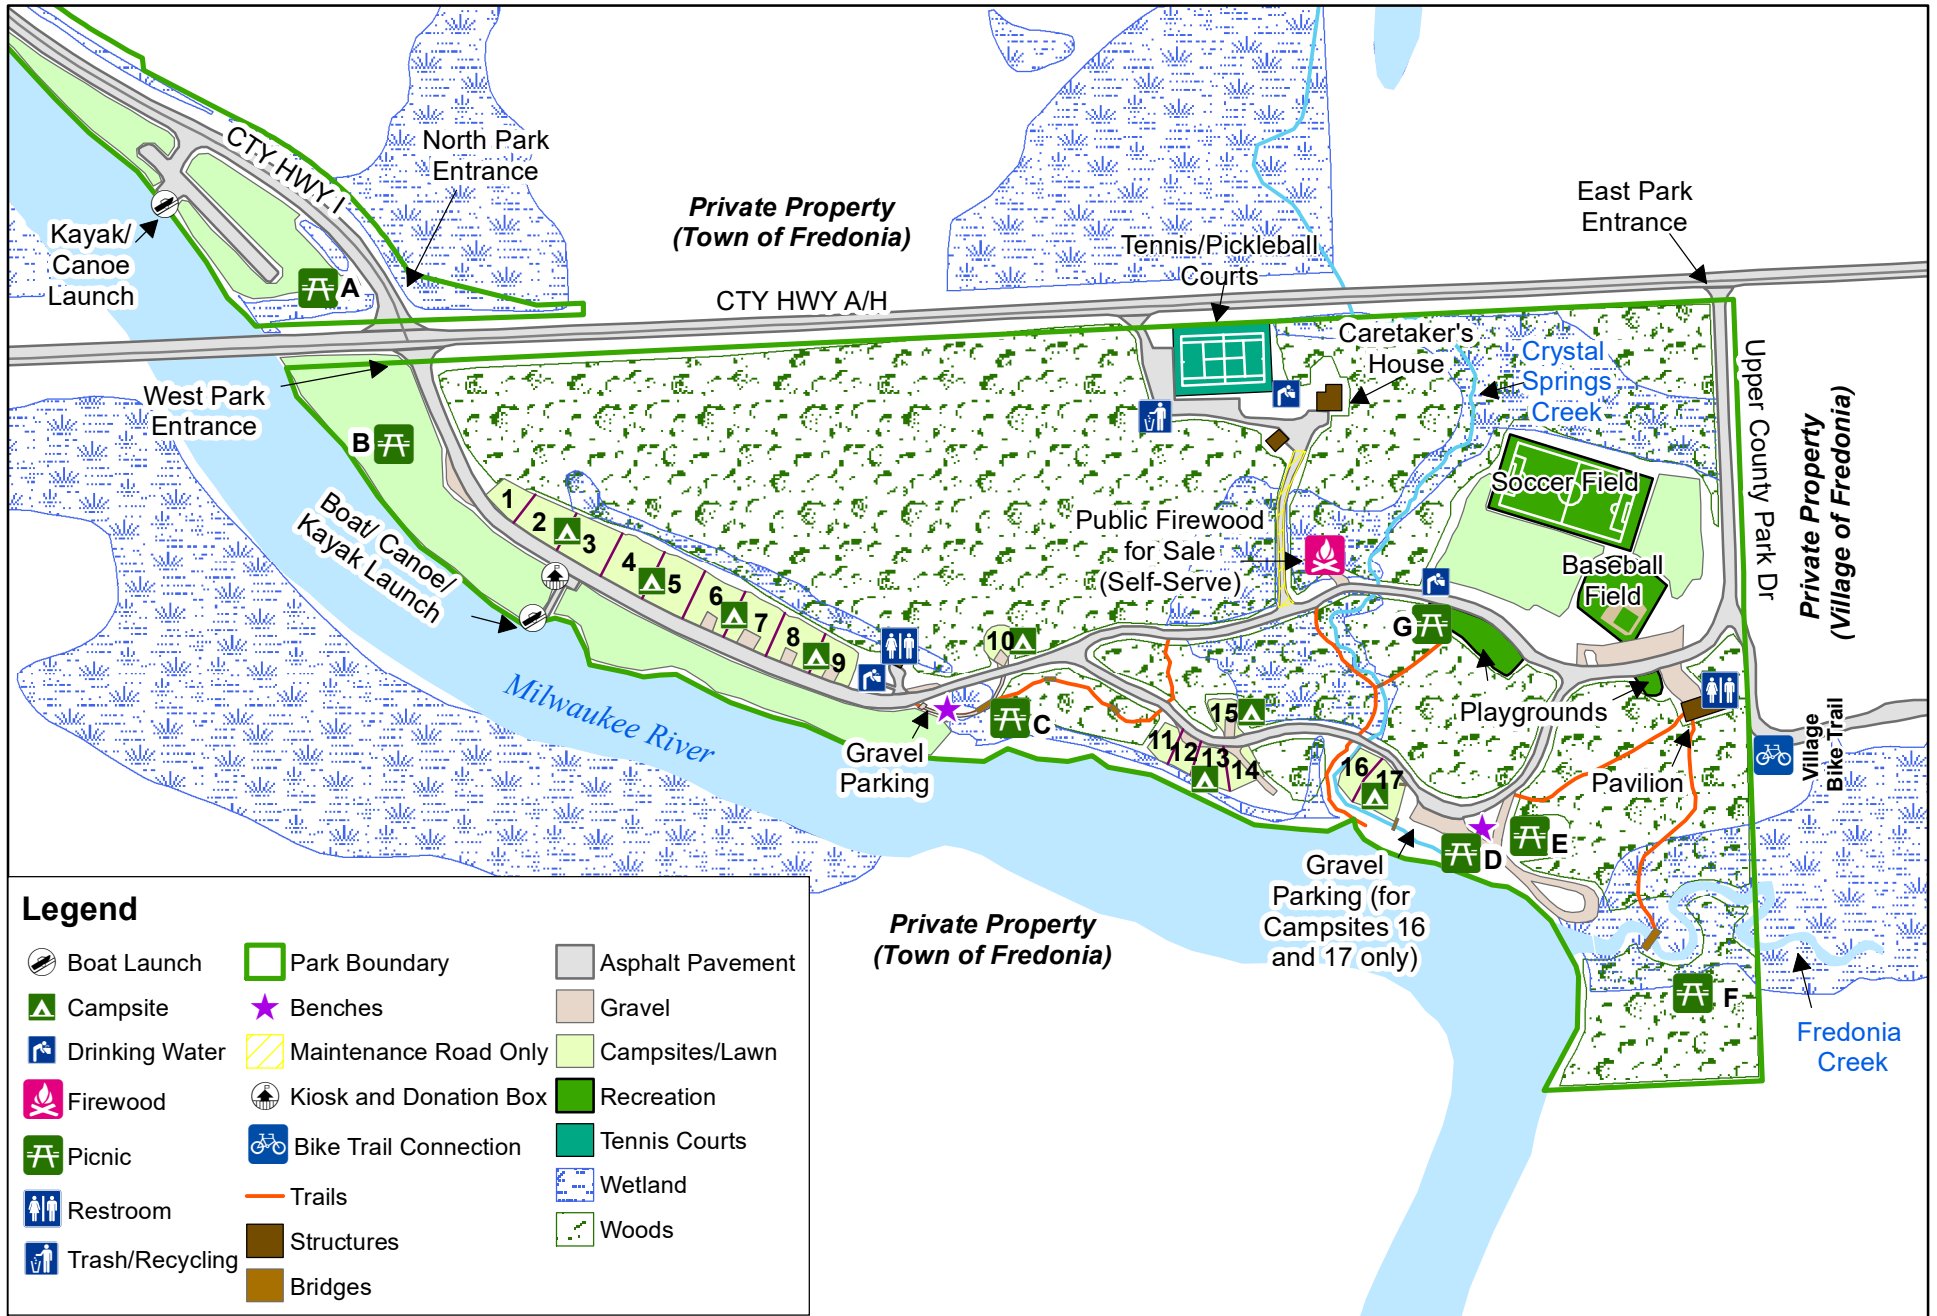

Waubedonia County Park

Legend

- | | | |
|-----------------|------------------------|------------------|
| Boat Launch | Park Boundary | Asphalt Pavement |
| Campsite | Benches | Gravel |
| Drinking Water | Maintenance Road Only | Campsites/Lawn |
| Firewood | Kiosk and Donation Box | Recreation |
| Picnic | Bike Trail Connection | Tennis Courts |
| Restroom | Trails | Wetland |
| Trash/Recycling | Structures | Woods |
| | Bridges | |

0 250 500 1,000 Feet

Ozaukee County
Parks Reservations:

Map Produced By:
Ozaukee County Planning
and Parks Department
8/19/2022