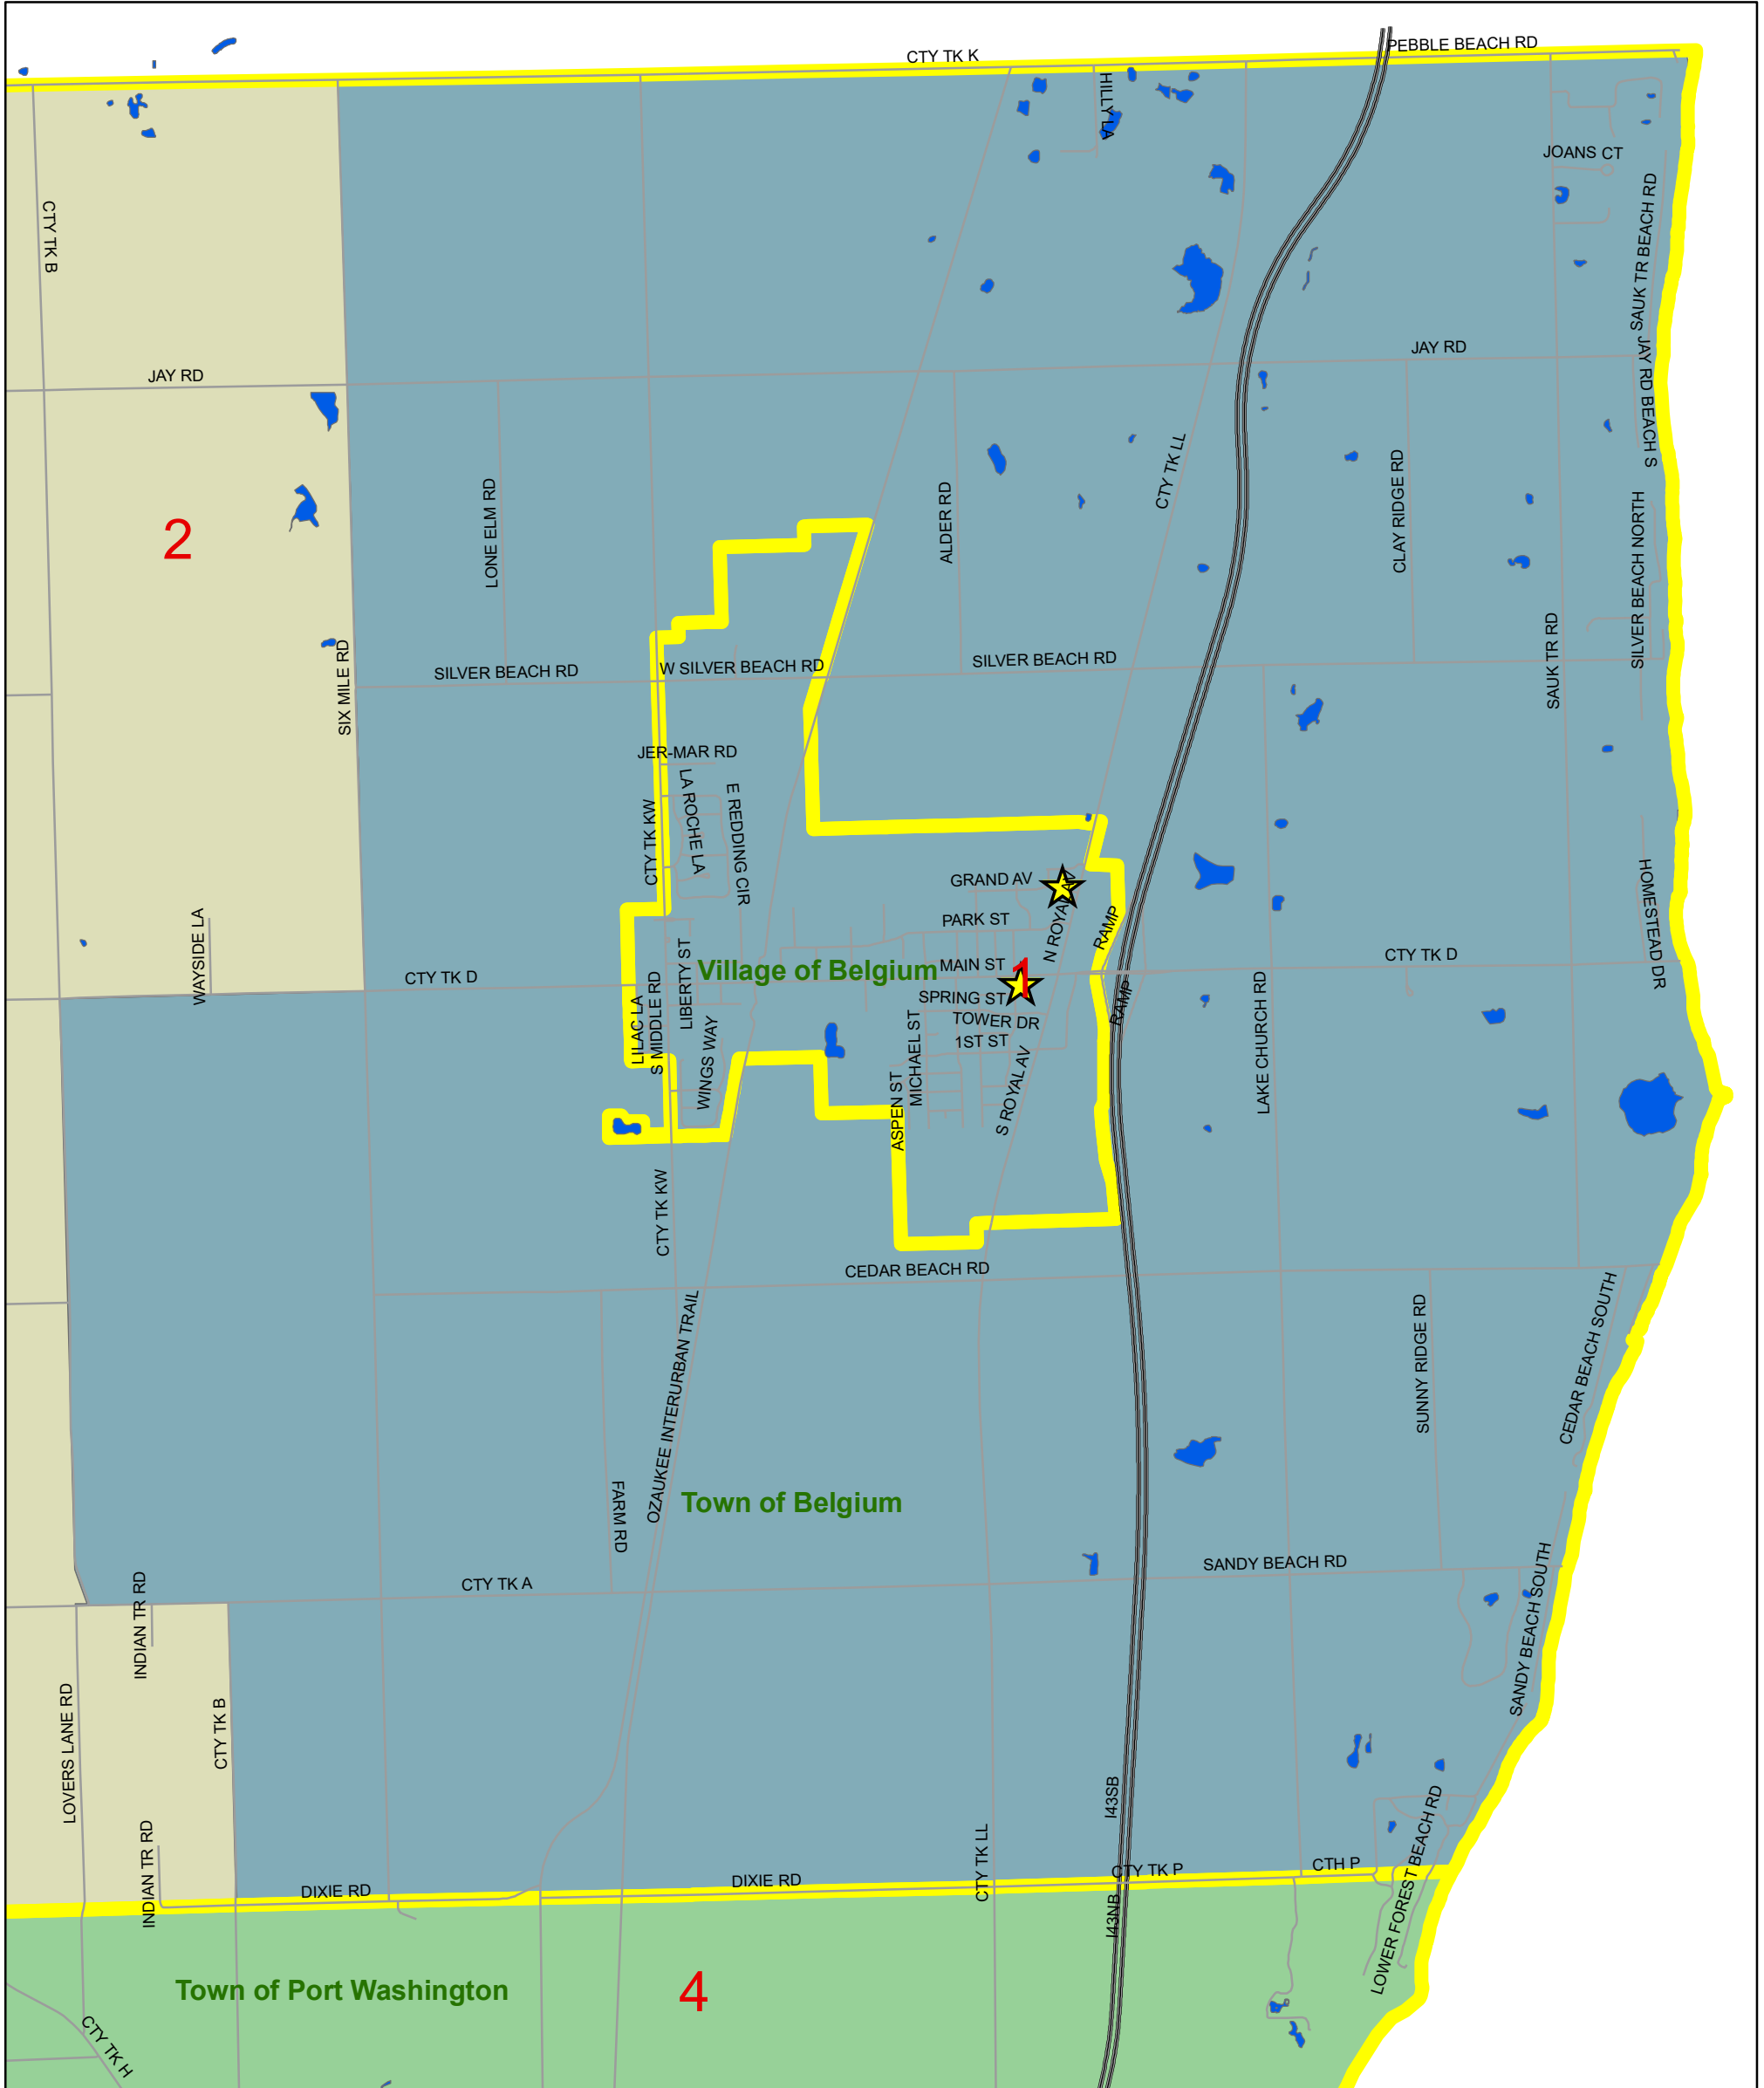

Supervisory District 1

District 1
 Thomas Winker
 6824 Six Mile Rd
 Belgium

Legend

-  Polling Locations
-  Civil Divisions

Proposed Supervisory District

 1	 10	 11	 12	 13	 14	 15	 16	 17	 18	 19	 20	 21	 22	 23	 24	 25	 26	 3	 4	 5	 6	 7	 8	 9
---	--	--	--	--	--	--	--	--	--	--	--	--	--	--	--	--	--	---	---	---	---	---	---	---