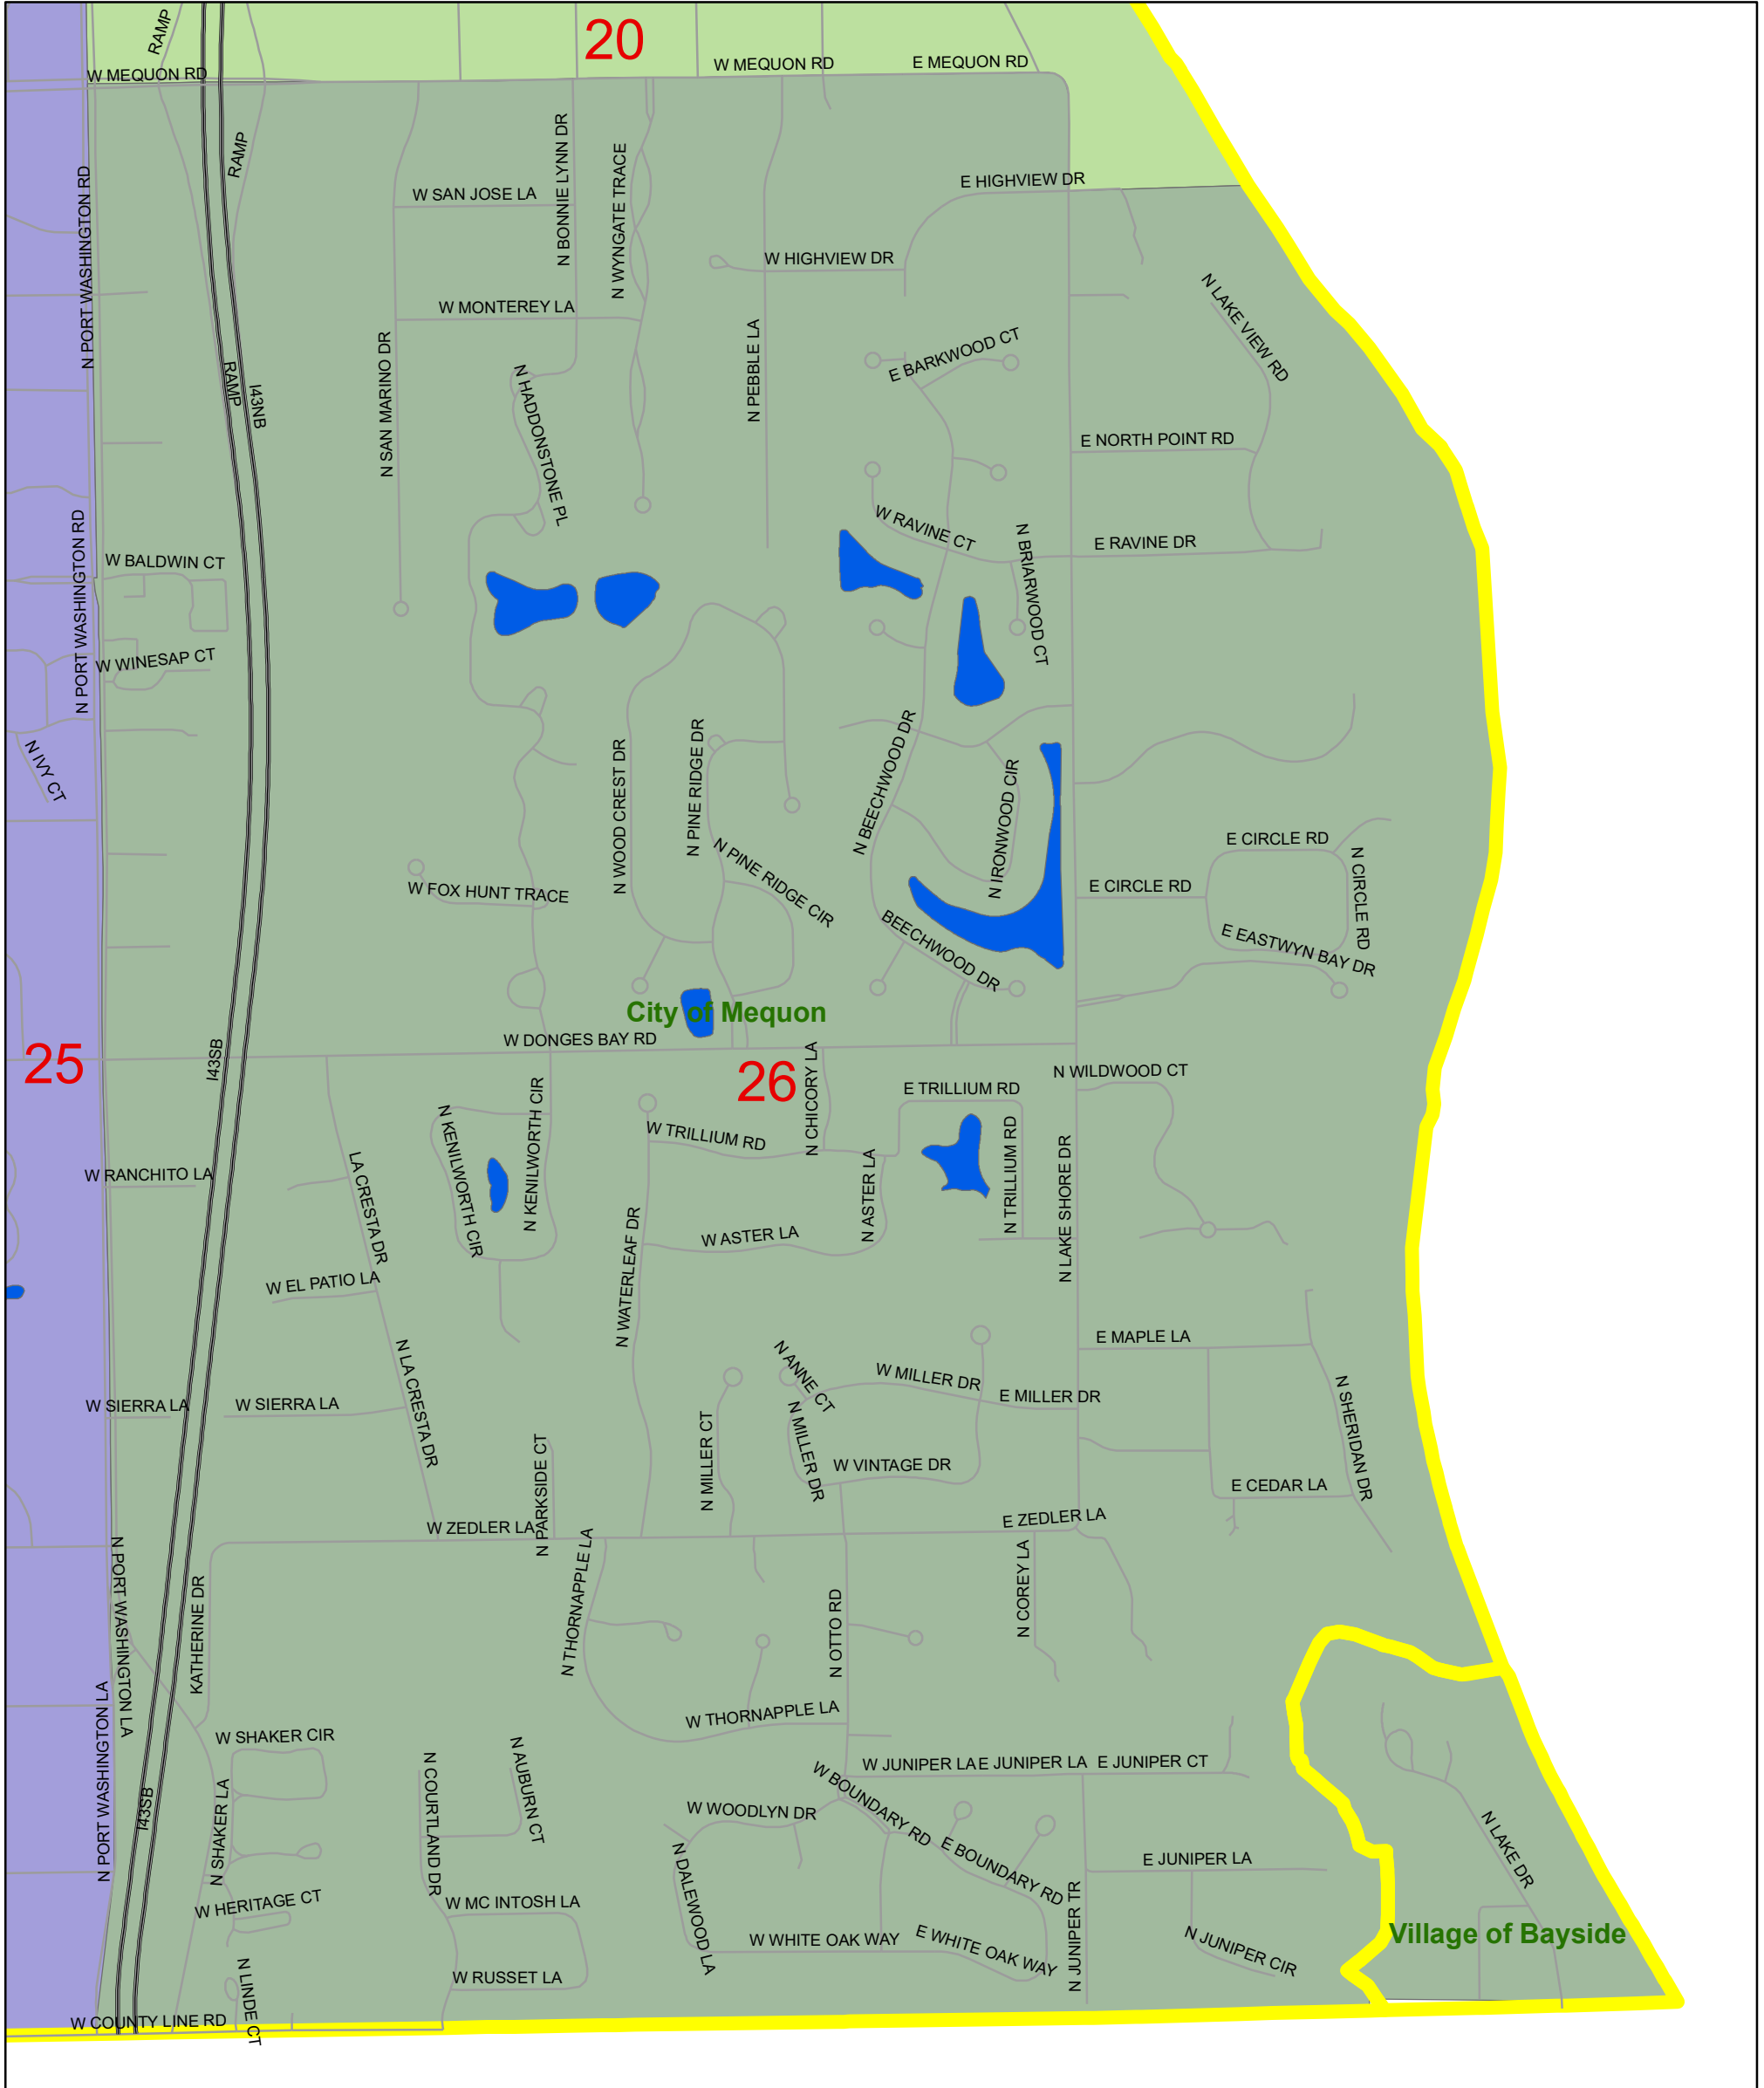

Supervisory District 26

District 26
Natalia Minkel-Dumit
10505 N Beechwood Dr
Mequon

Date: 12/9/2021

Legend

-  Polling Locations
-  Civil Divisions

Proposed Supervisory District

 1	 11	 12	 13	 18	 22	 3	 8
 10	 11	 12	 14	 19	 23	 4	 9
 11	 12	 13	 15	 2	 24	 5	 6
 10	 11	 12	 16	 20	 25	 7	
 11	 12	 13	 17	 21	 26		