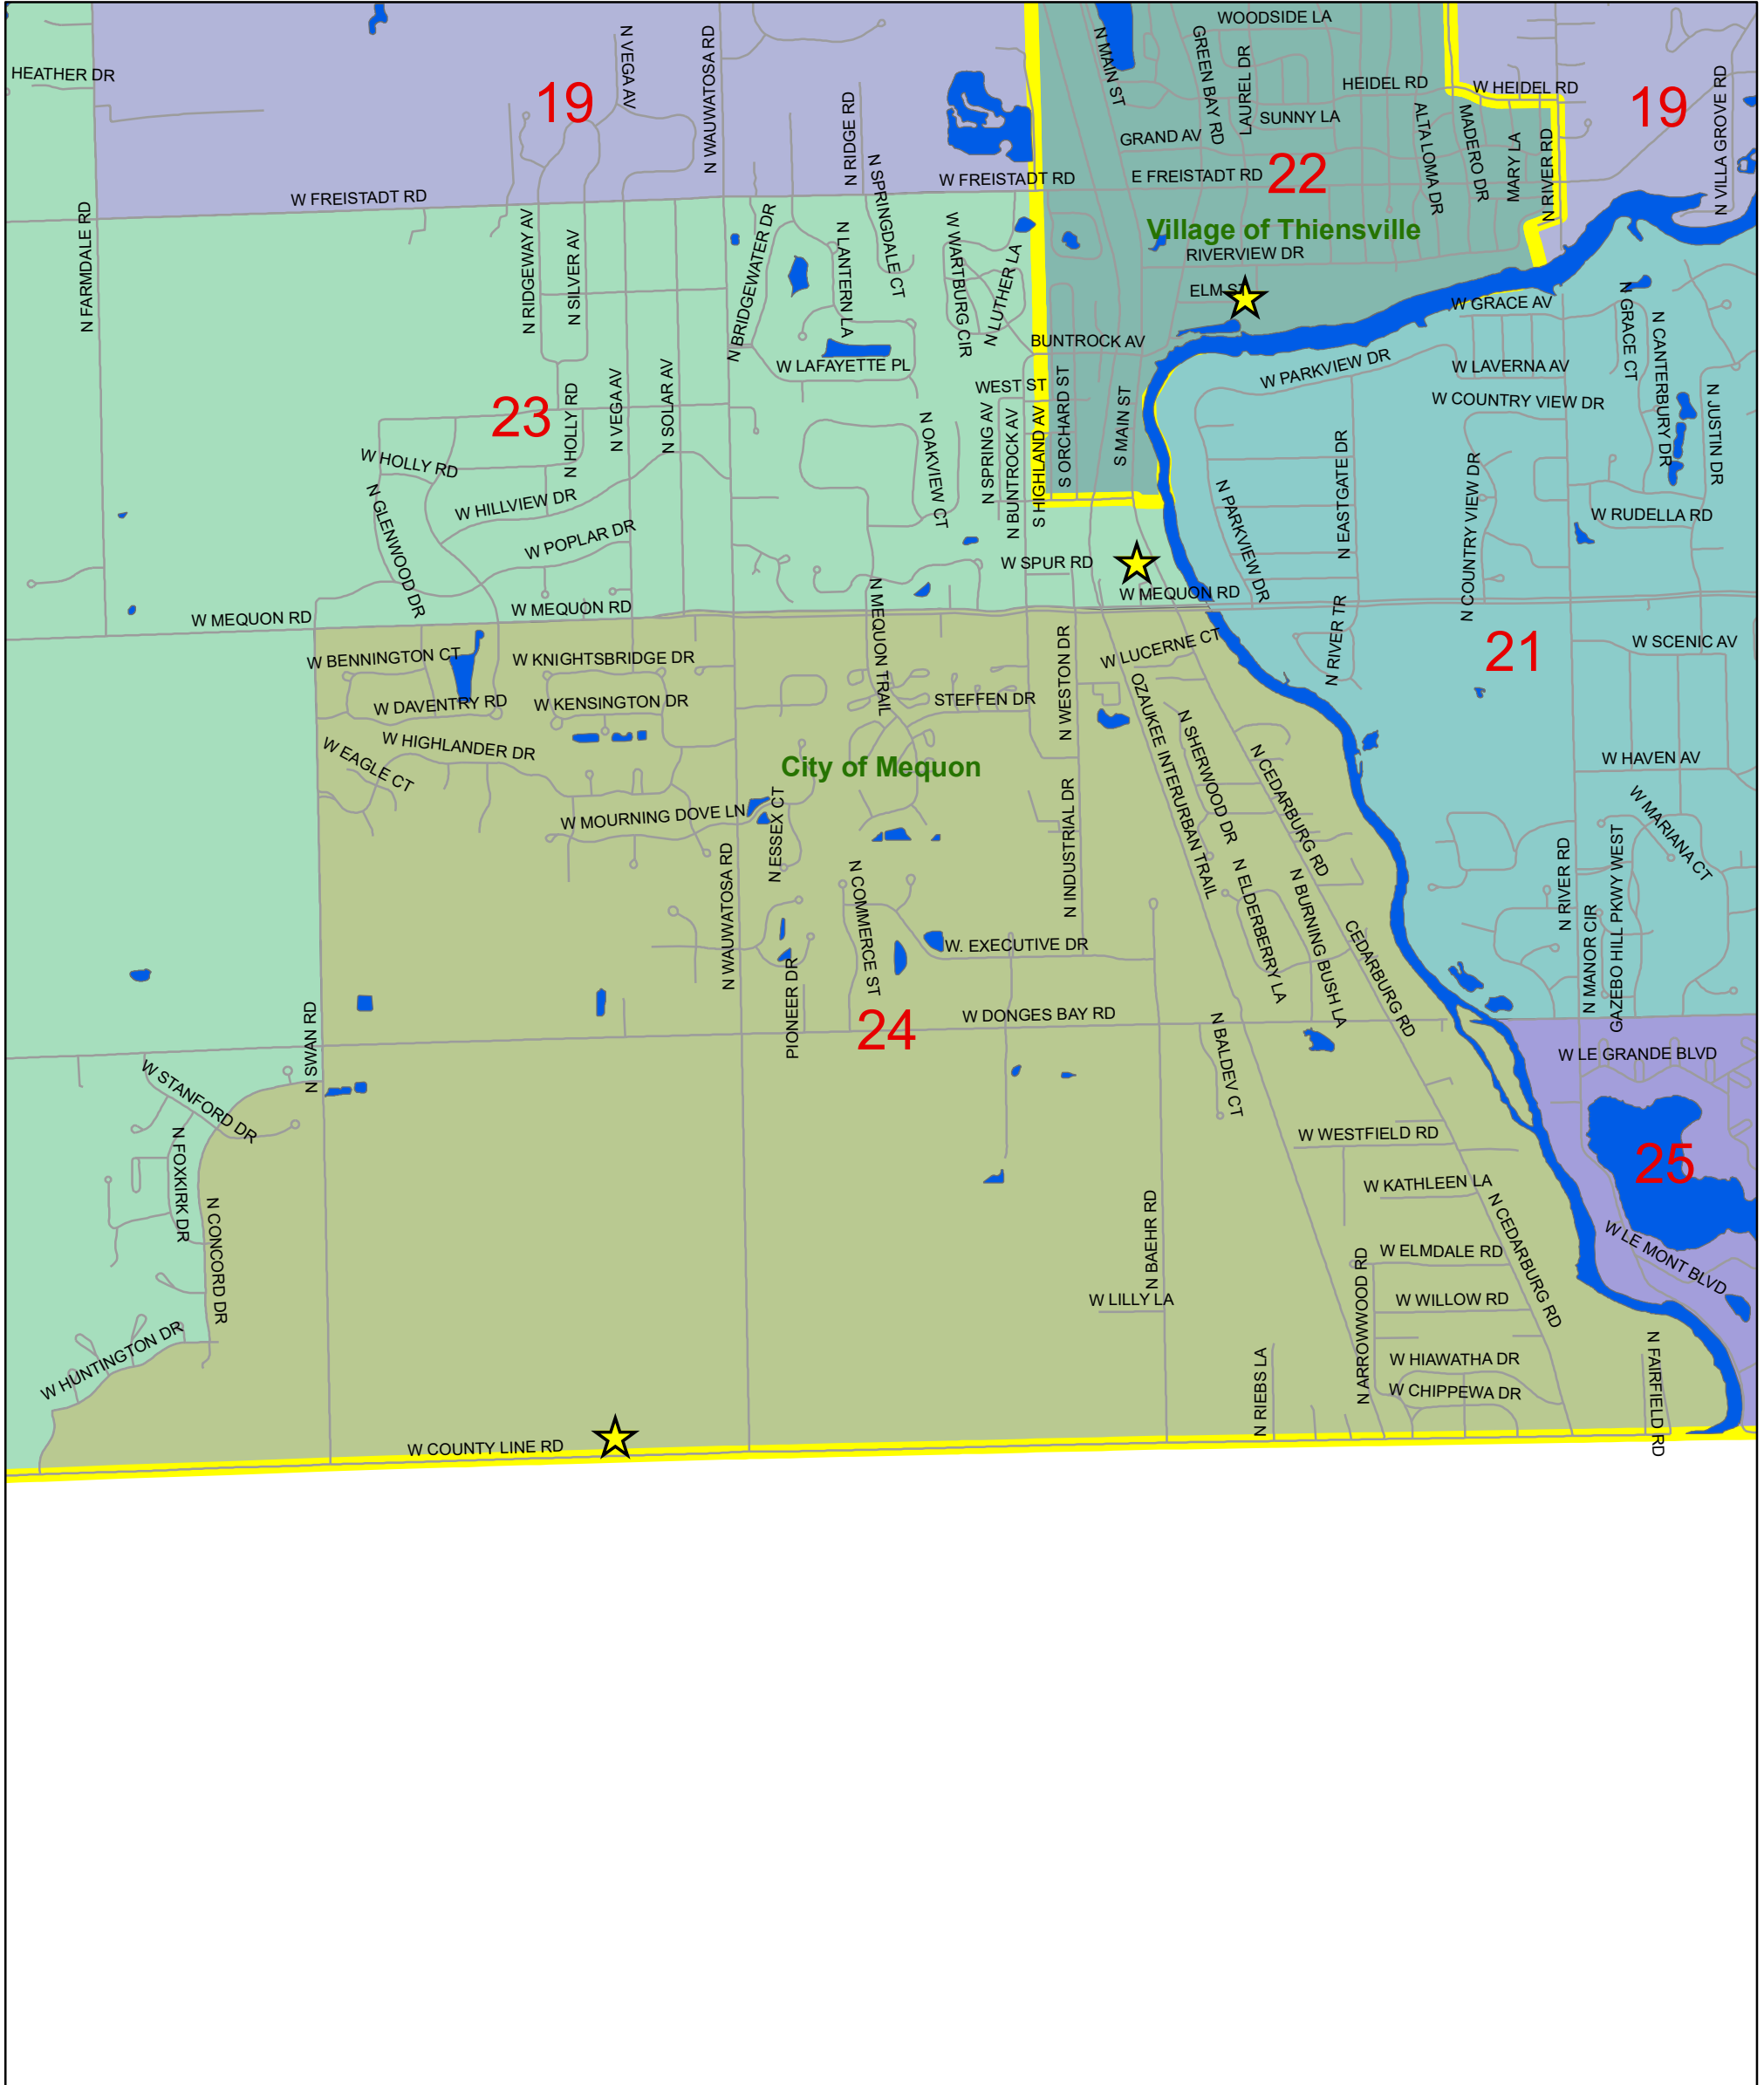

Supervisory District 24

District 24
 Janette Braverman
 9782 N Arrowwood Rd
 Mequon

Legend		Proposed Supervisory District													
	Polling Locations	1	2	3	4	5	6	7	8	9	10	11	12		
	Civil Divisions	13	14	15	16	17	18	19	20	21	22	23	24	25	26