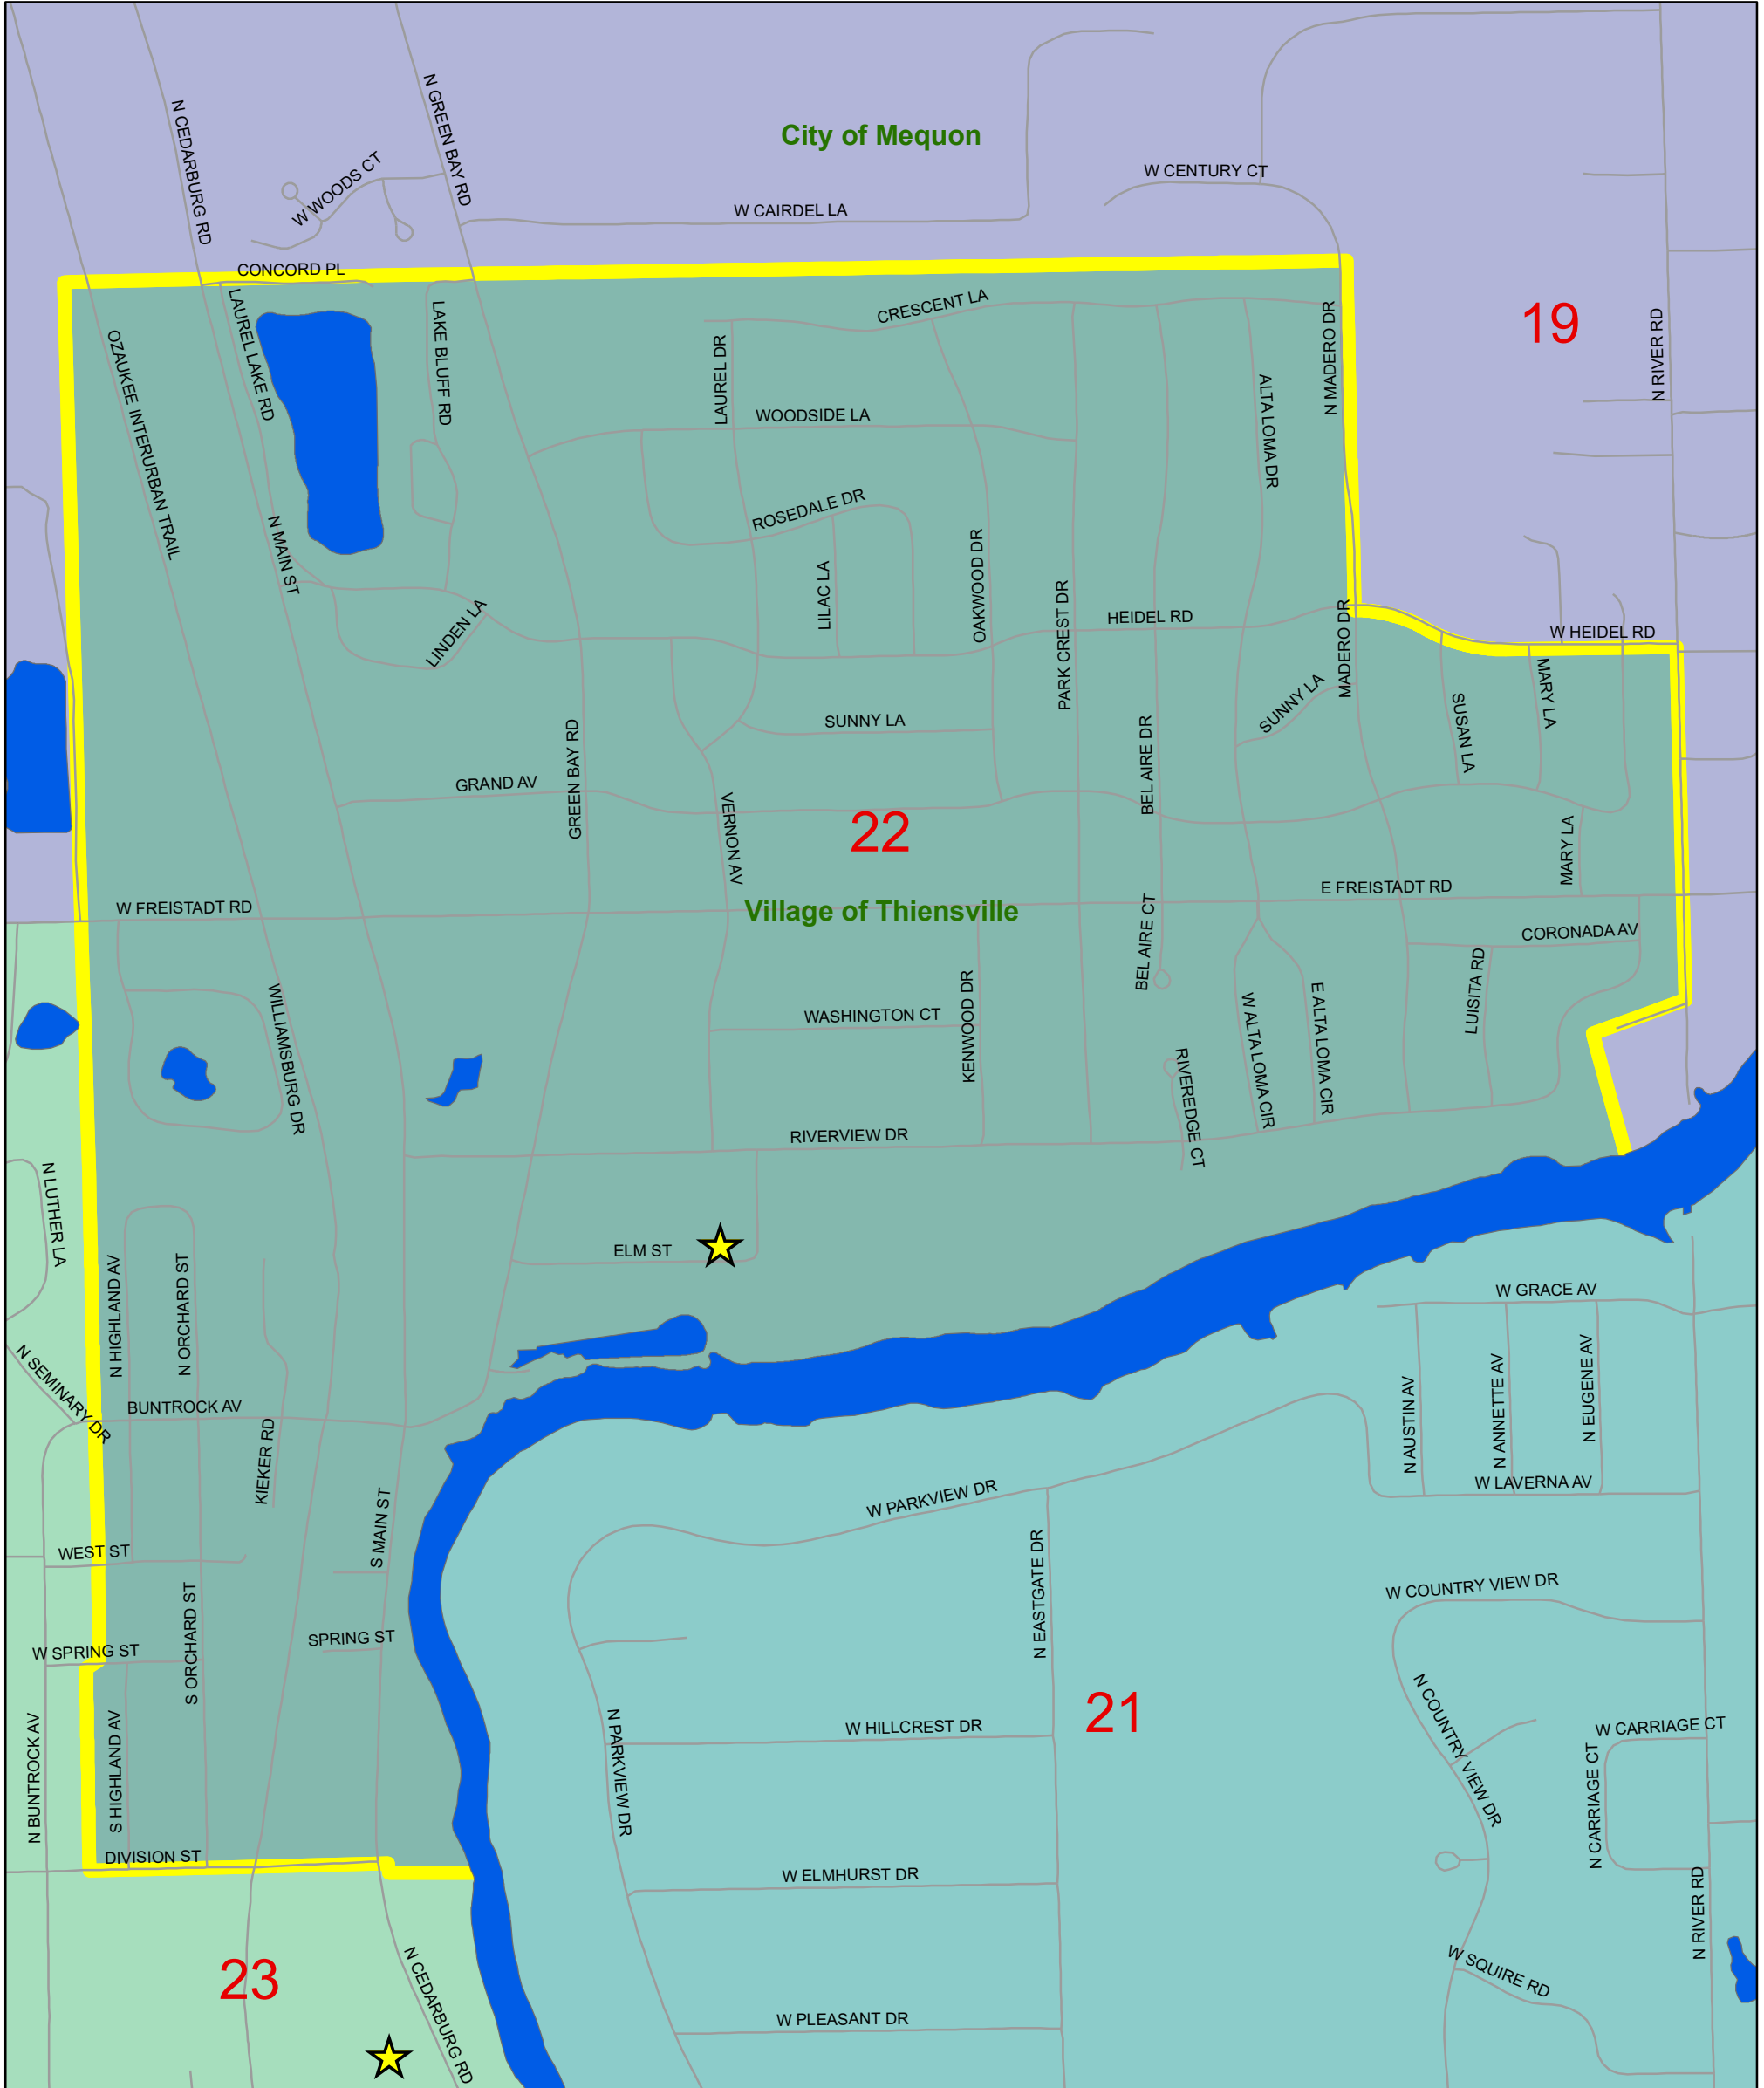

Supervisory District 22

District 22
Robert Holyoke
300 West St
Thiensville

Legend

-  Polling Locations
-  Civil Divisions

Proposed Supervisory District

 1	 10	 11	 12	 13	 18	 22	 3	 8
 1	 10	 11	 12	 14	 19	 23	 4	 9
 1	 10	 11	 12	 15	 2	 24	 5	
 1	 10	 11	 12	 16	 20	 25	 6	
 1	 10	 11	 12	 17	 21	 26	 7	