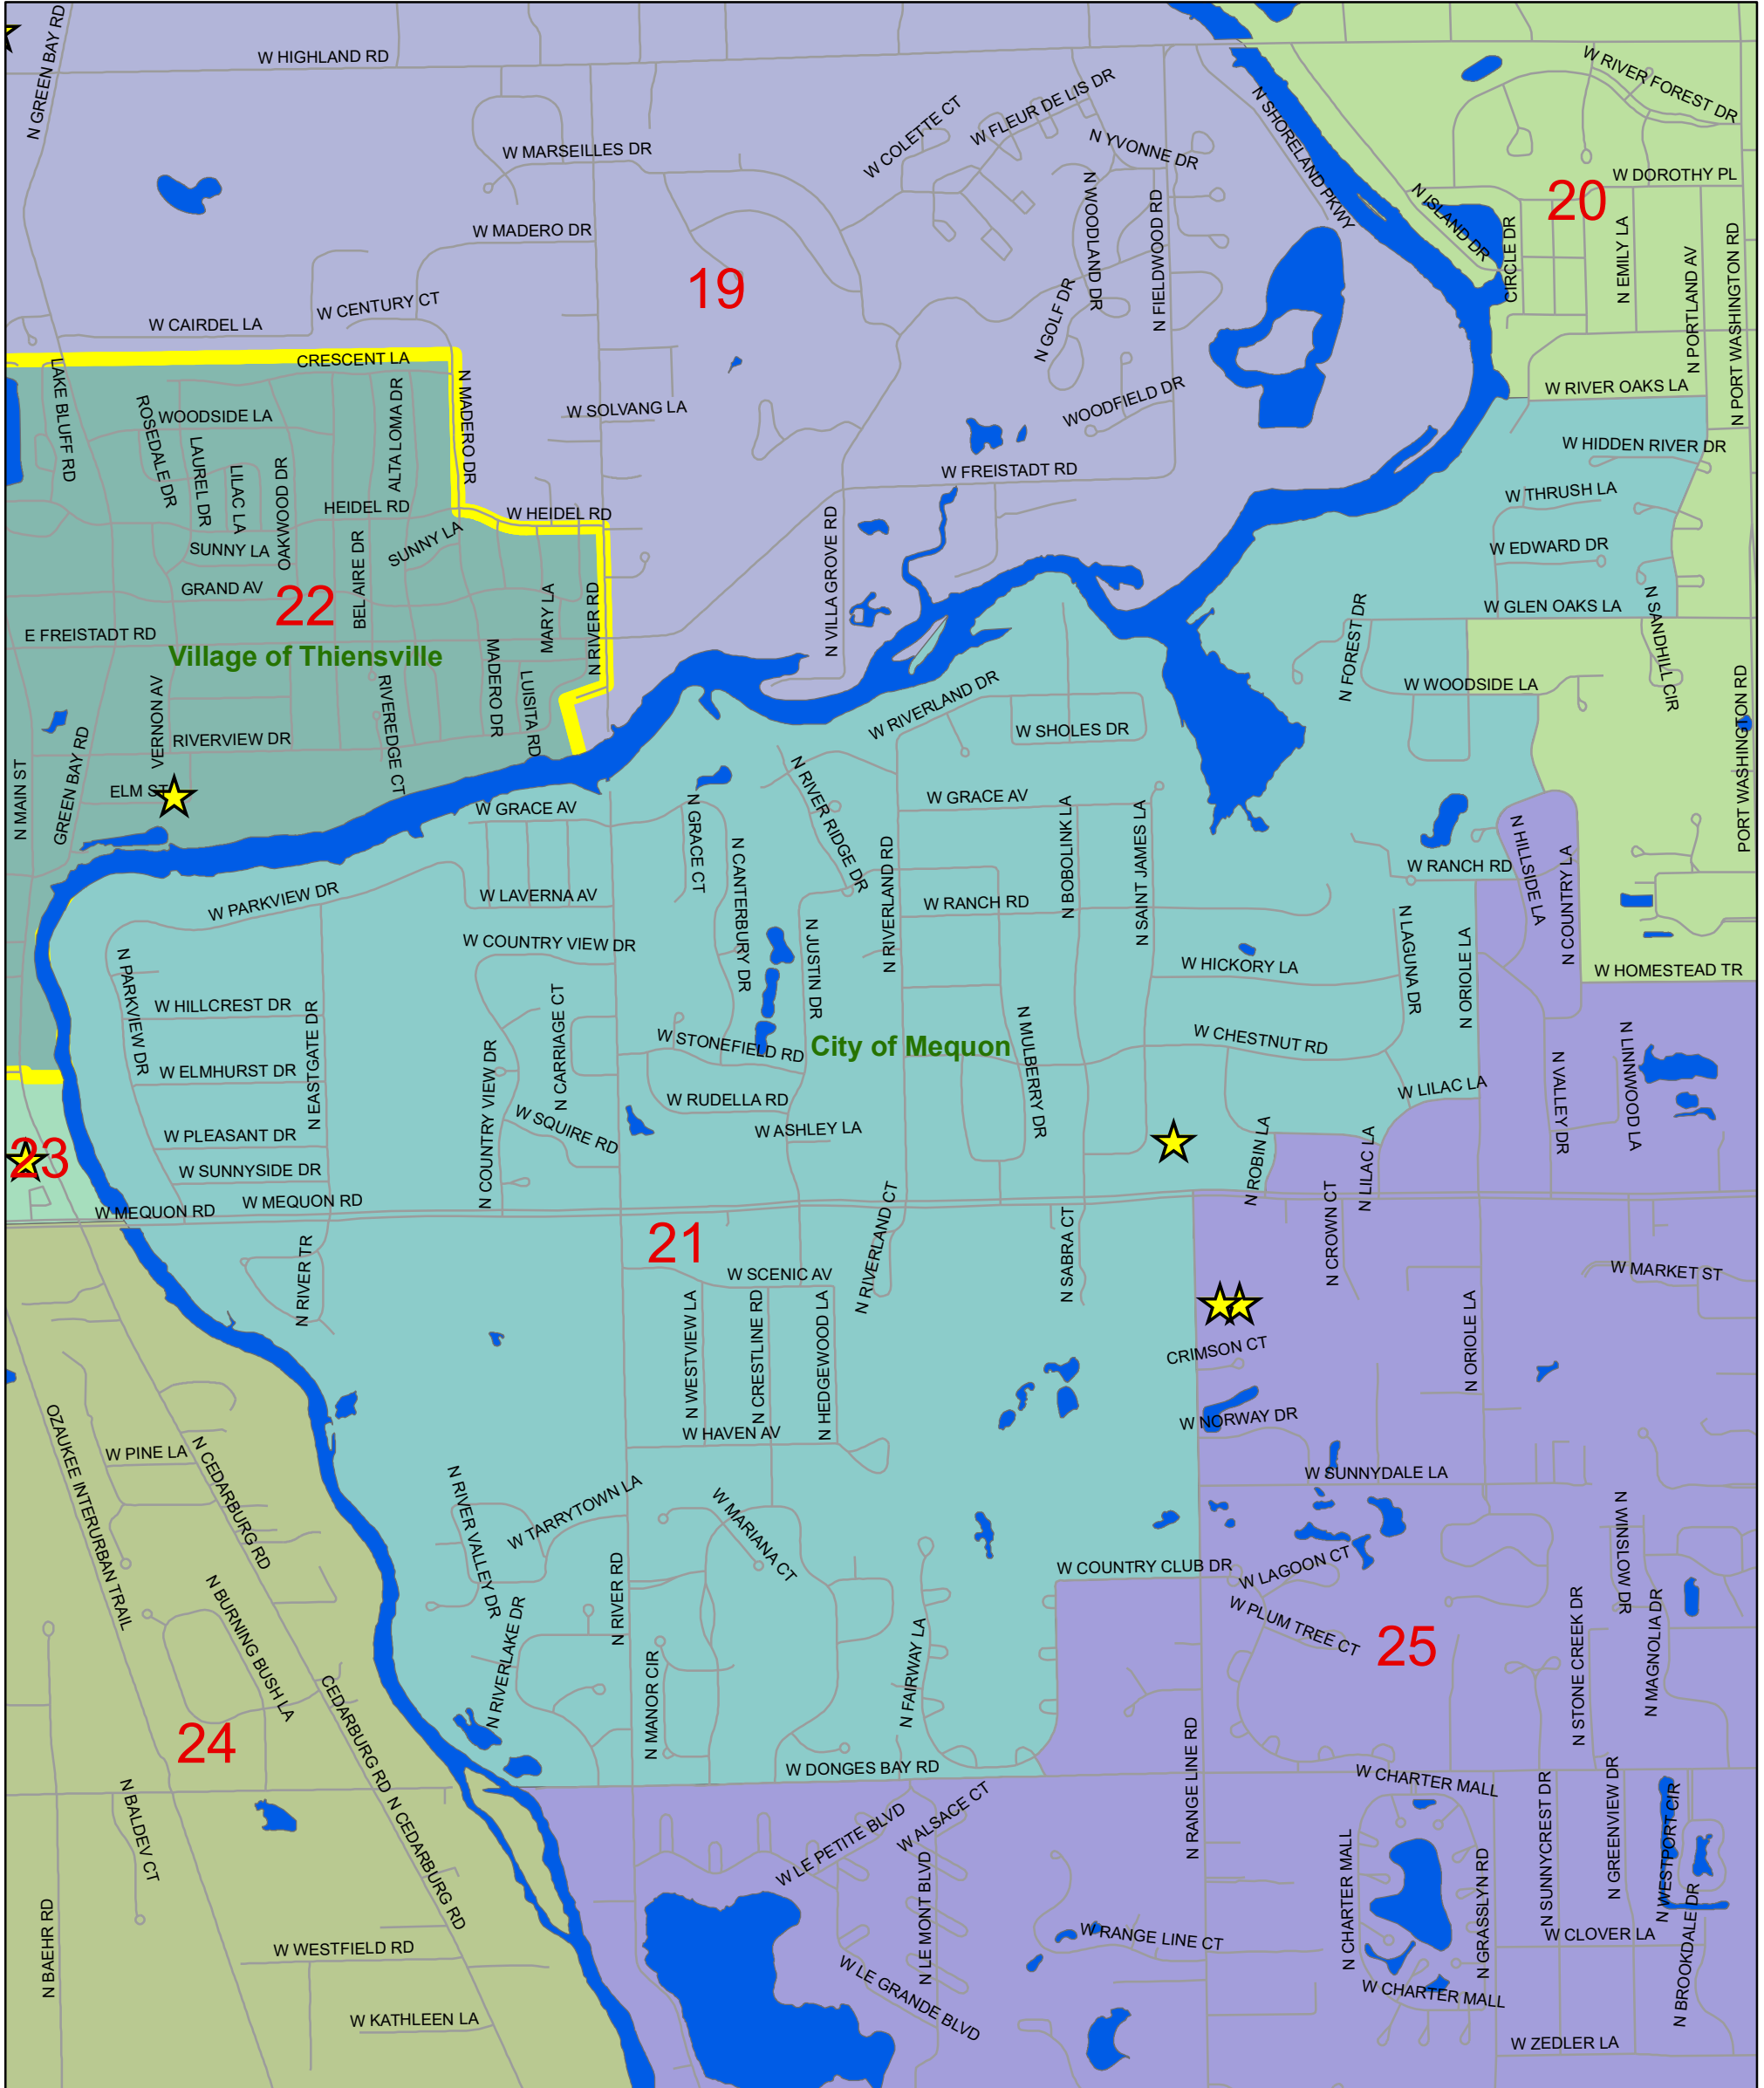

# Supervisory District 21

District 21  
Justin Strom  
10708 N Fairway Cir  
Mequon

### Legend

-  Polling Locations
-  Civil Divisions

### Proposed Supervisory District

	1		13		18		22		3		8
	10		14		19		23		4		9
	11		15		2		24		5		6
	12		16		20		25		7		