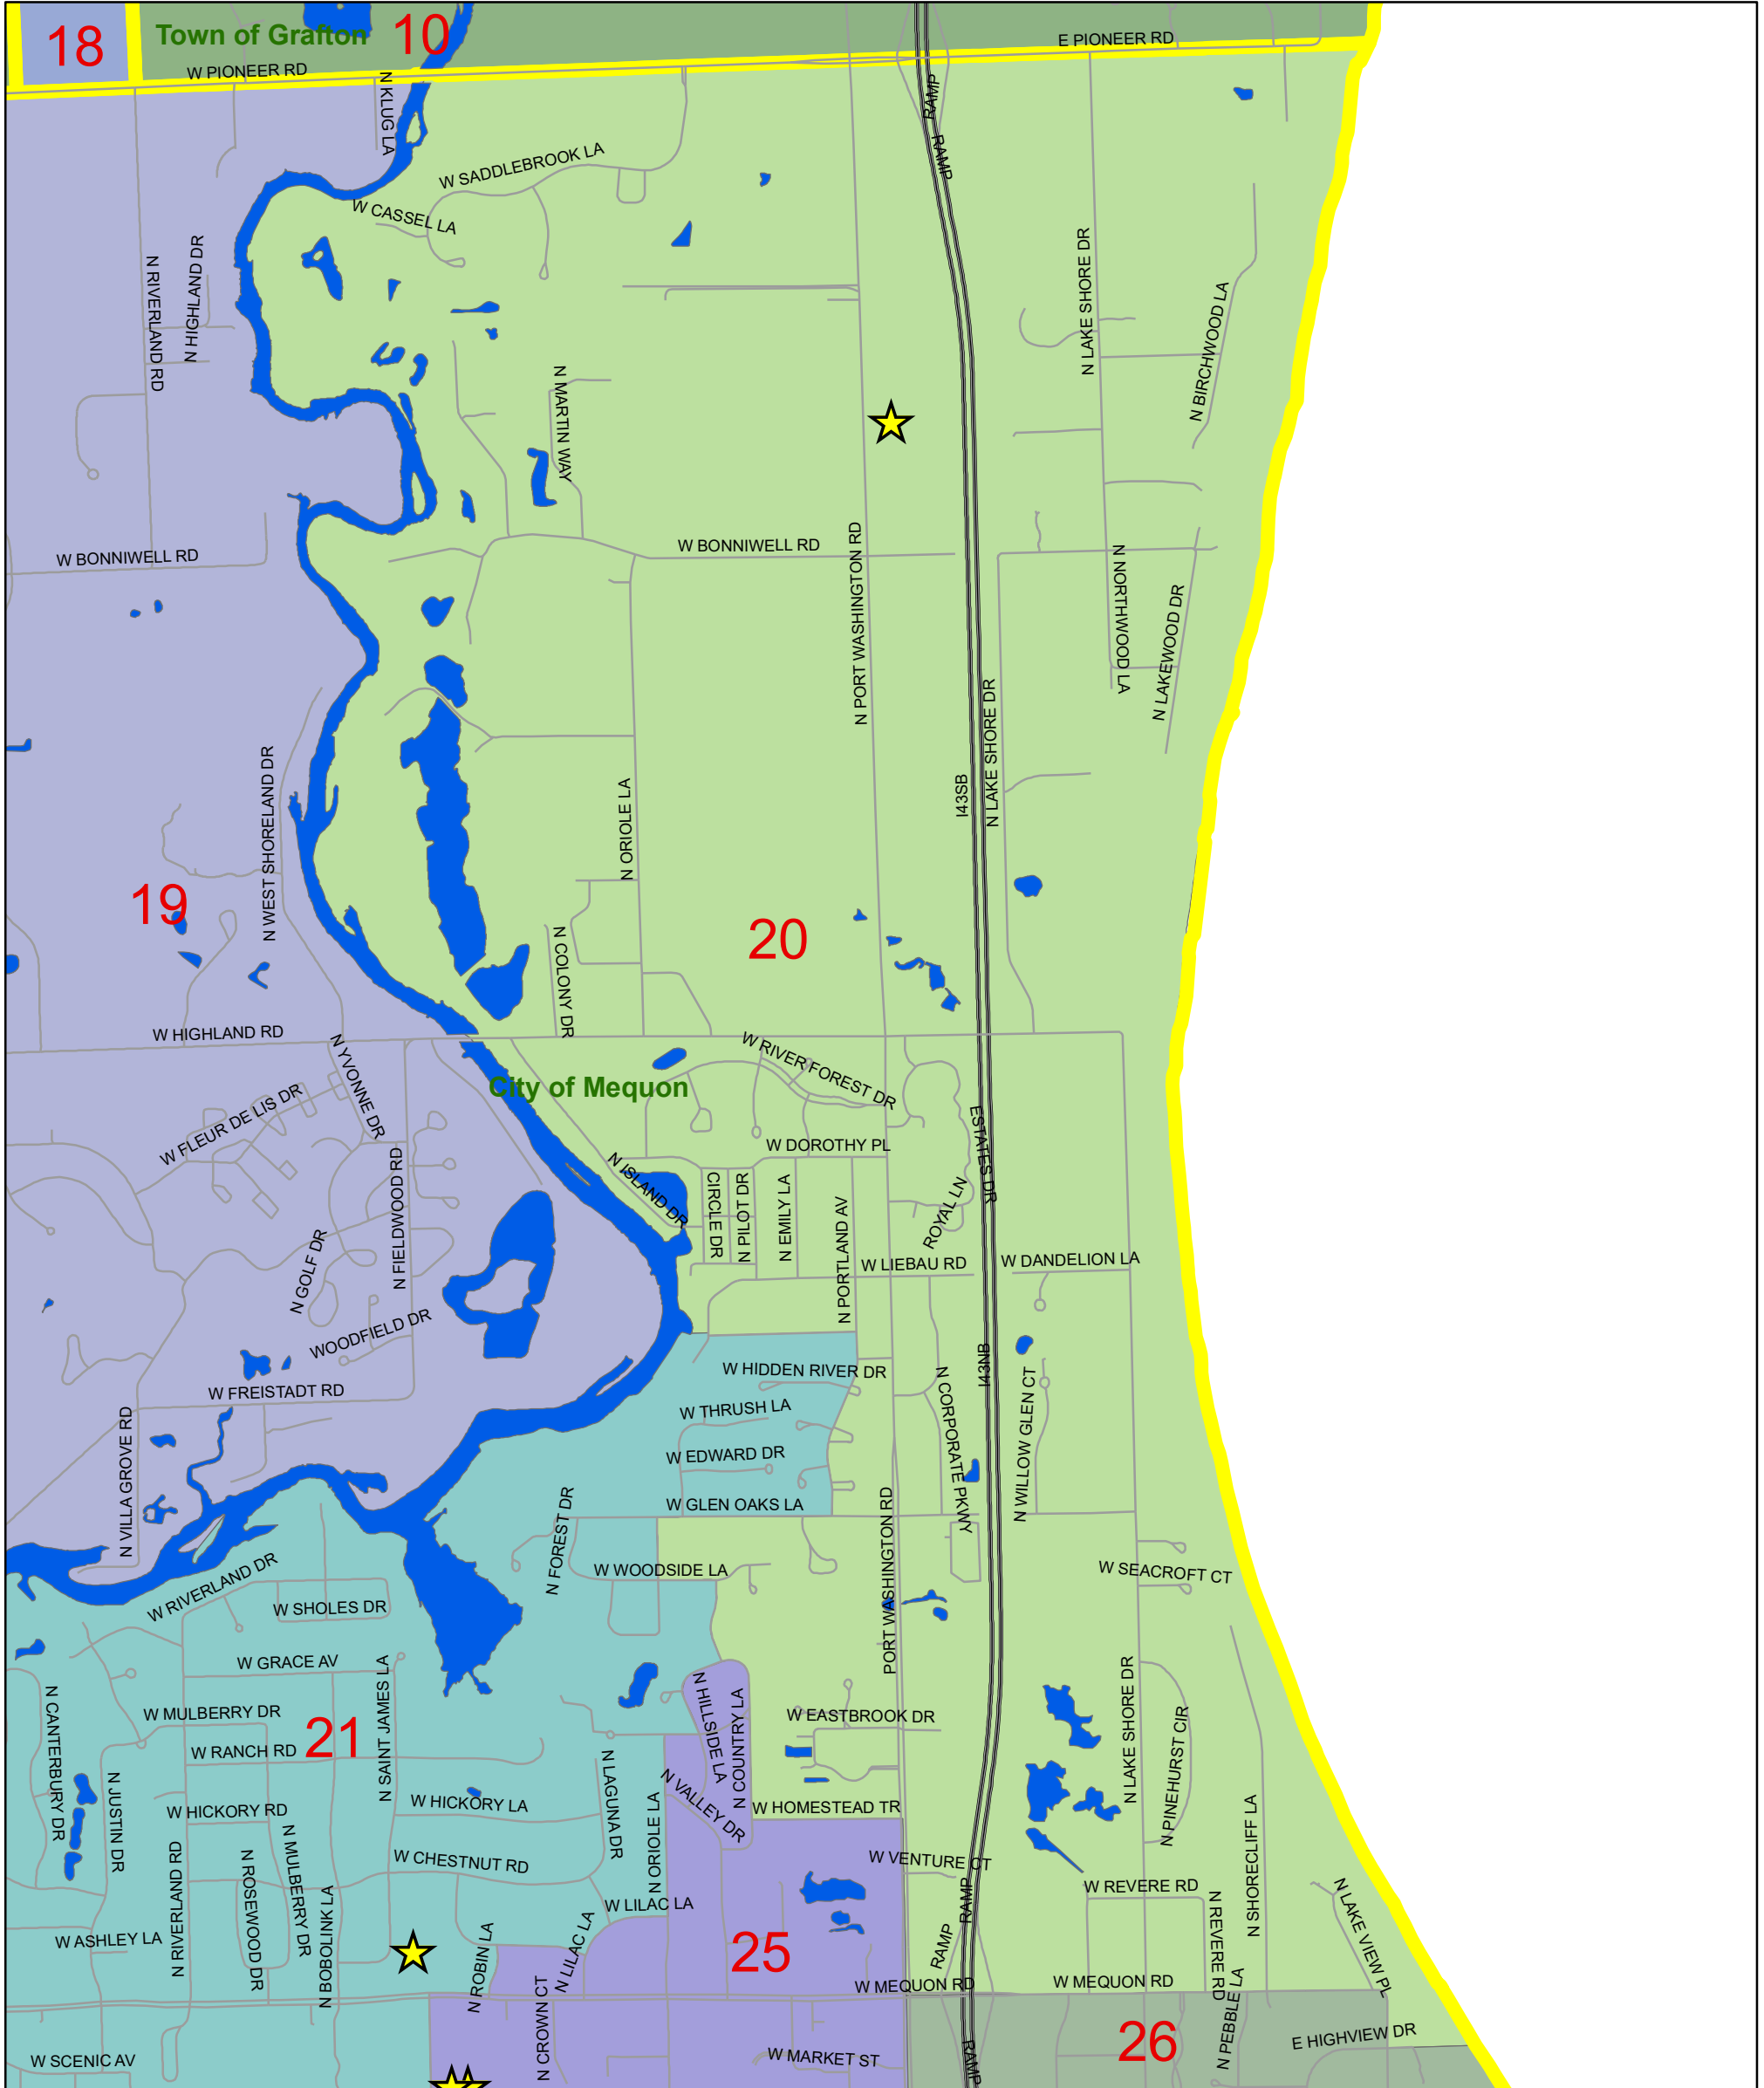

Supervisory District 20

District 20
Michelle Godden
11711 N Lake Shore Dr

Legend

- ★ Polling Locations
- ▭ Civil Divisions

Proposed Supervisory District

1	2	3	4	5	6	7	8	9
10	11	12	13	14	15	16	17	18
19	20	21	22	23	24	25	26	

Date: 12/9/2021