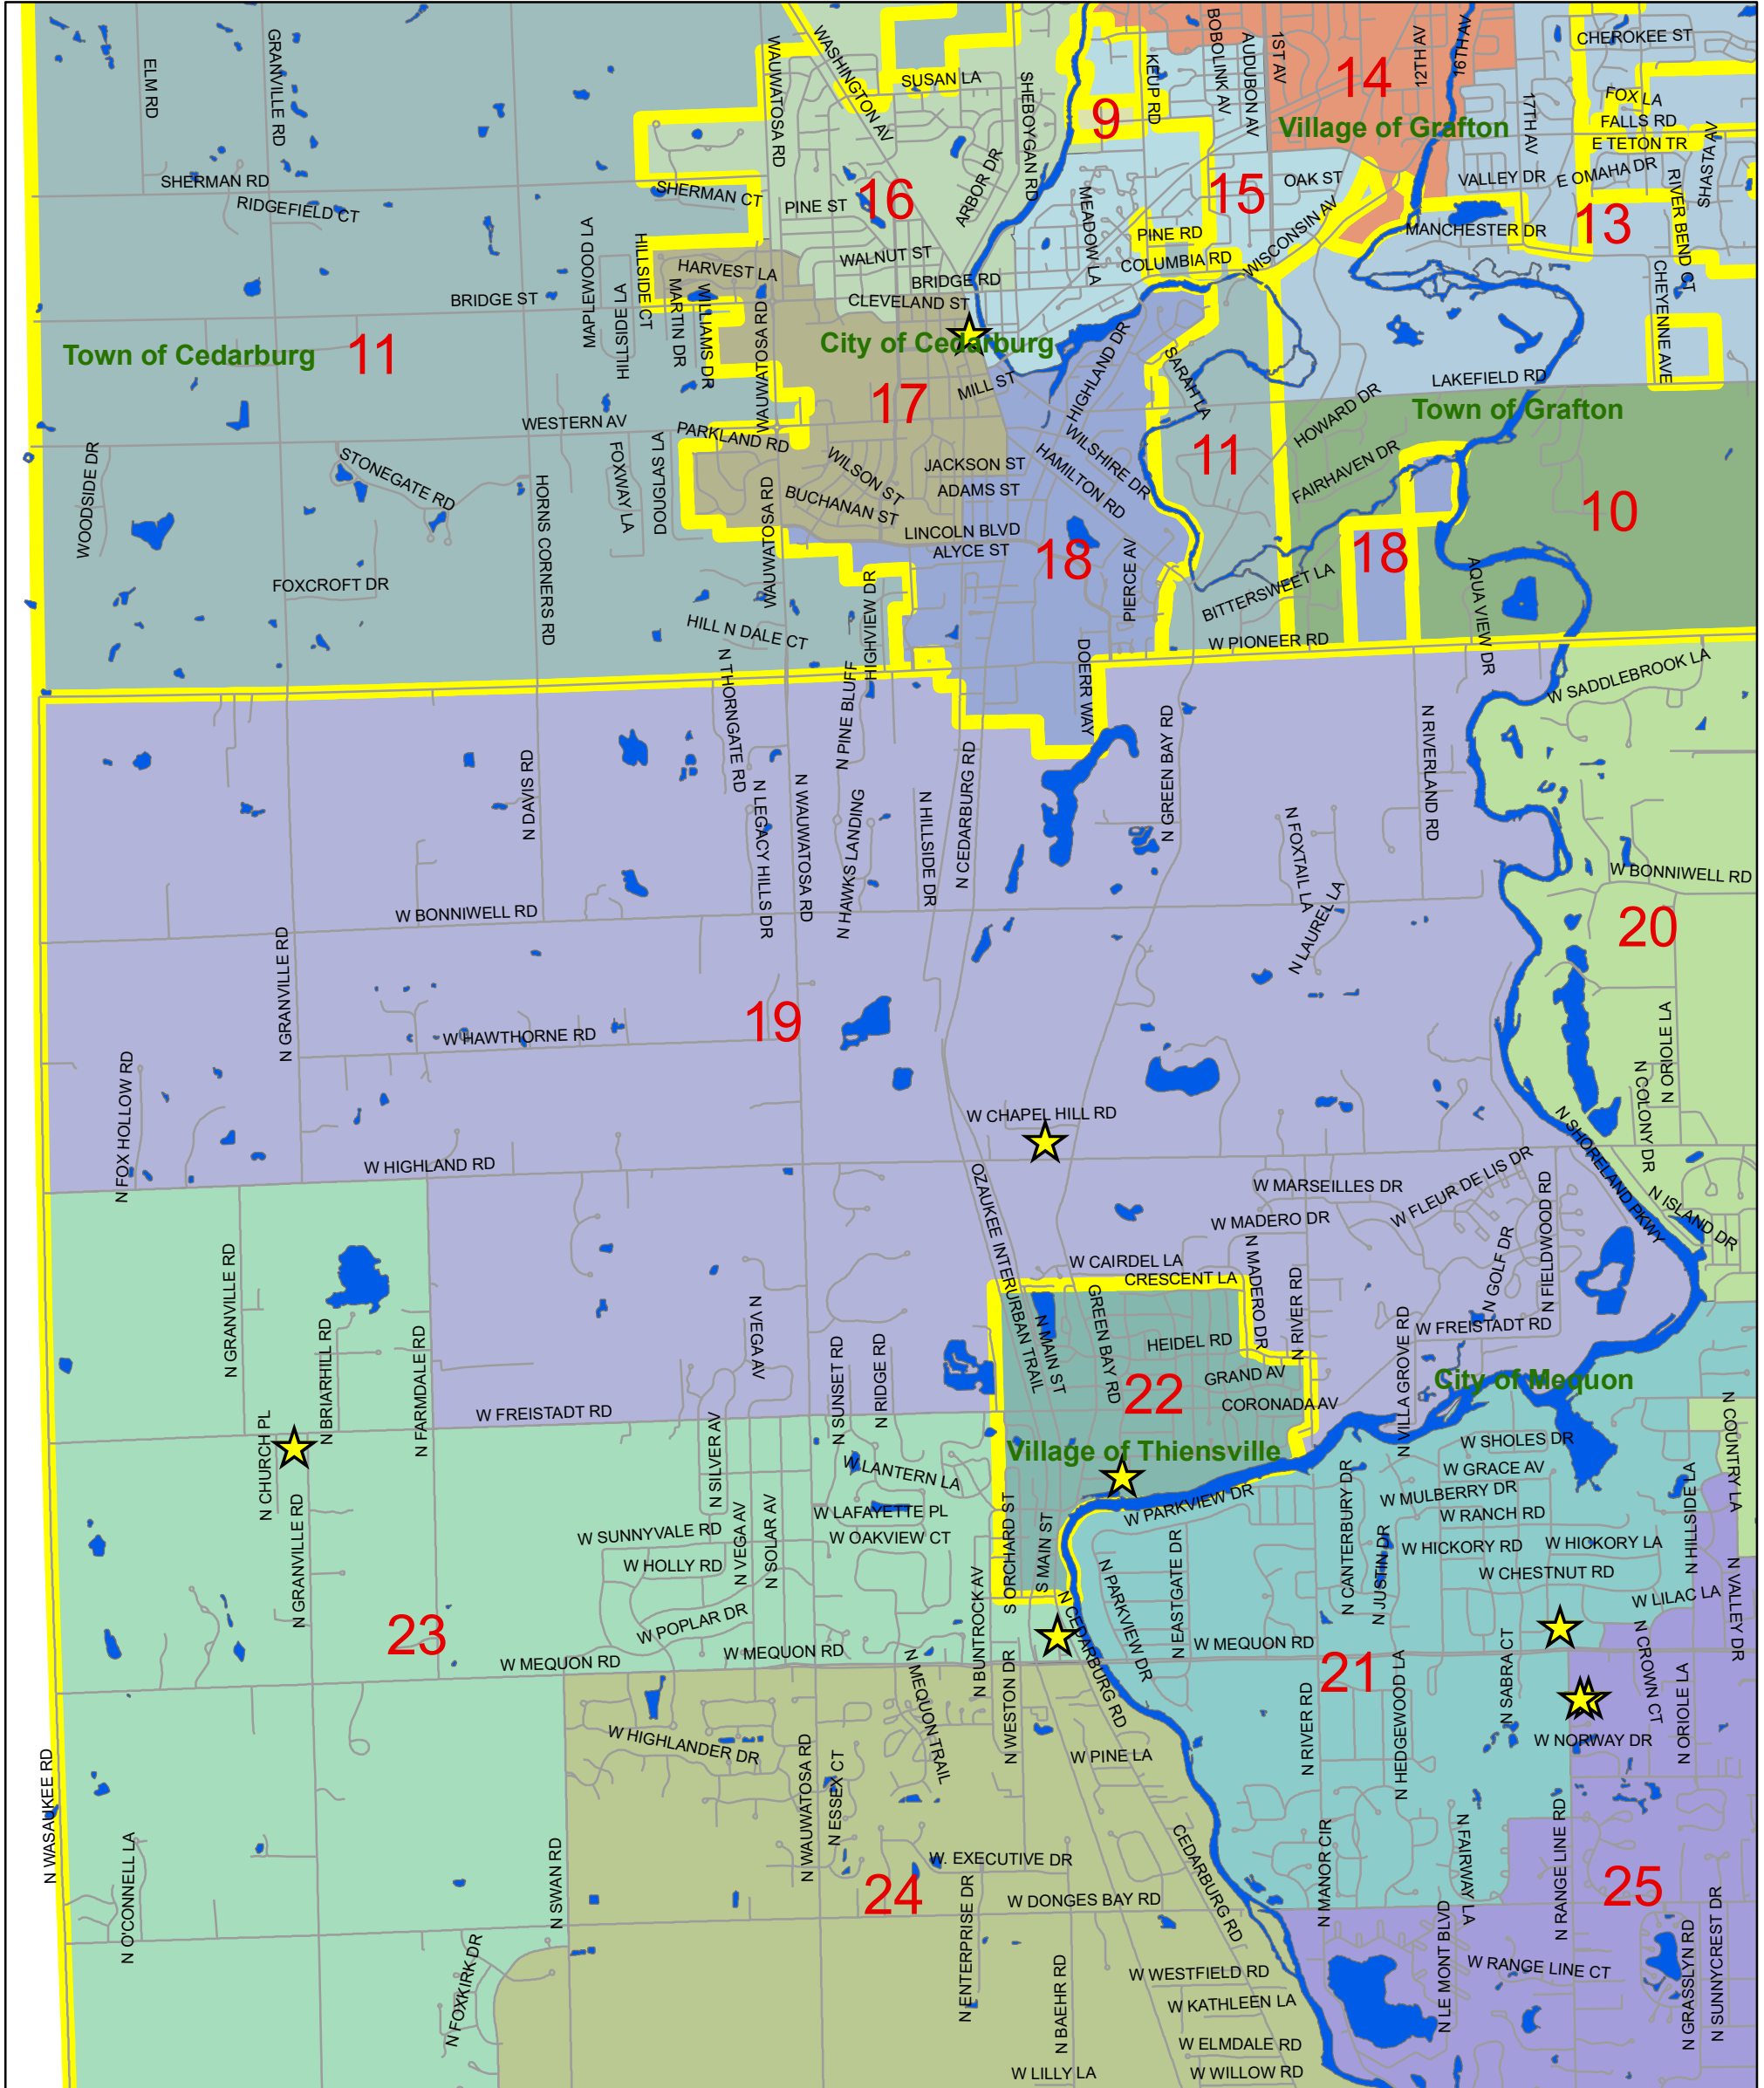

# Supervisory District 19

District 19  
Bruce Ross  
14038 N Highland Dr  
Mequon

### Legend

- Polling Locations
- Civil Divisions

#### Proposed Supervisory District

	1		13		18		22		3		8
	10		14		19		23		4		9
	11		15		20		24		5		
	12		16		21		25		6		
			17		26		7				