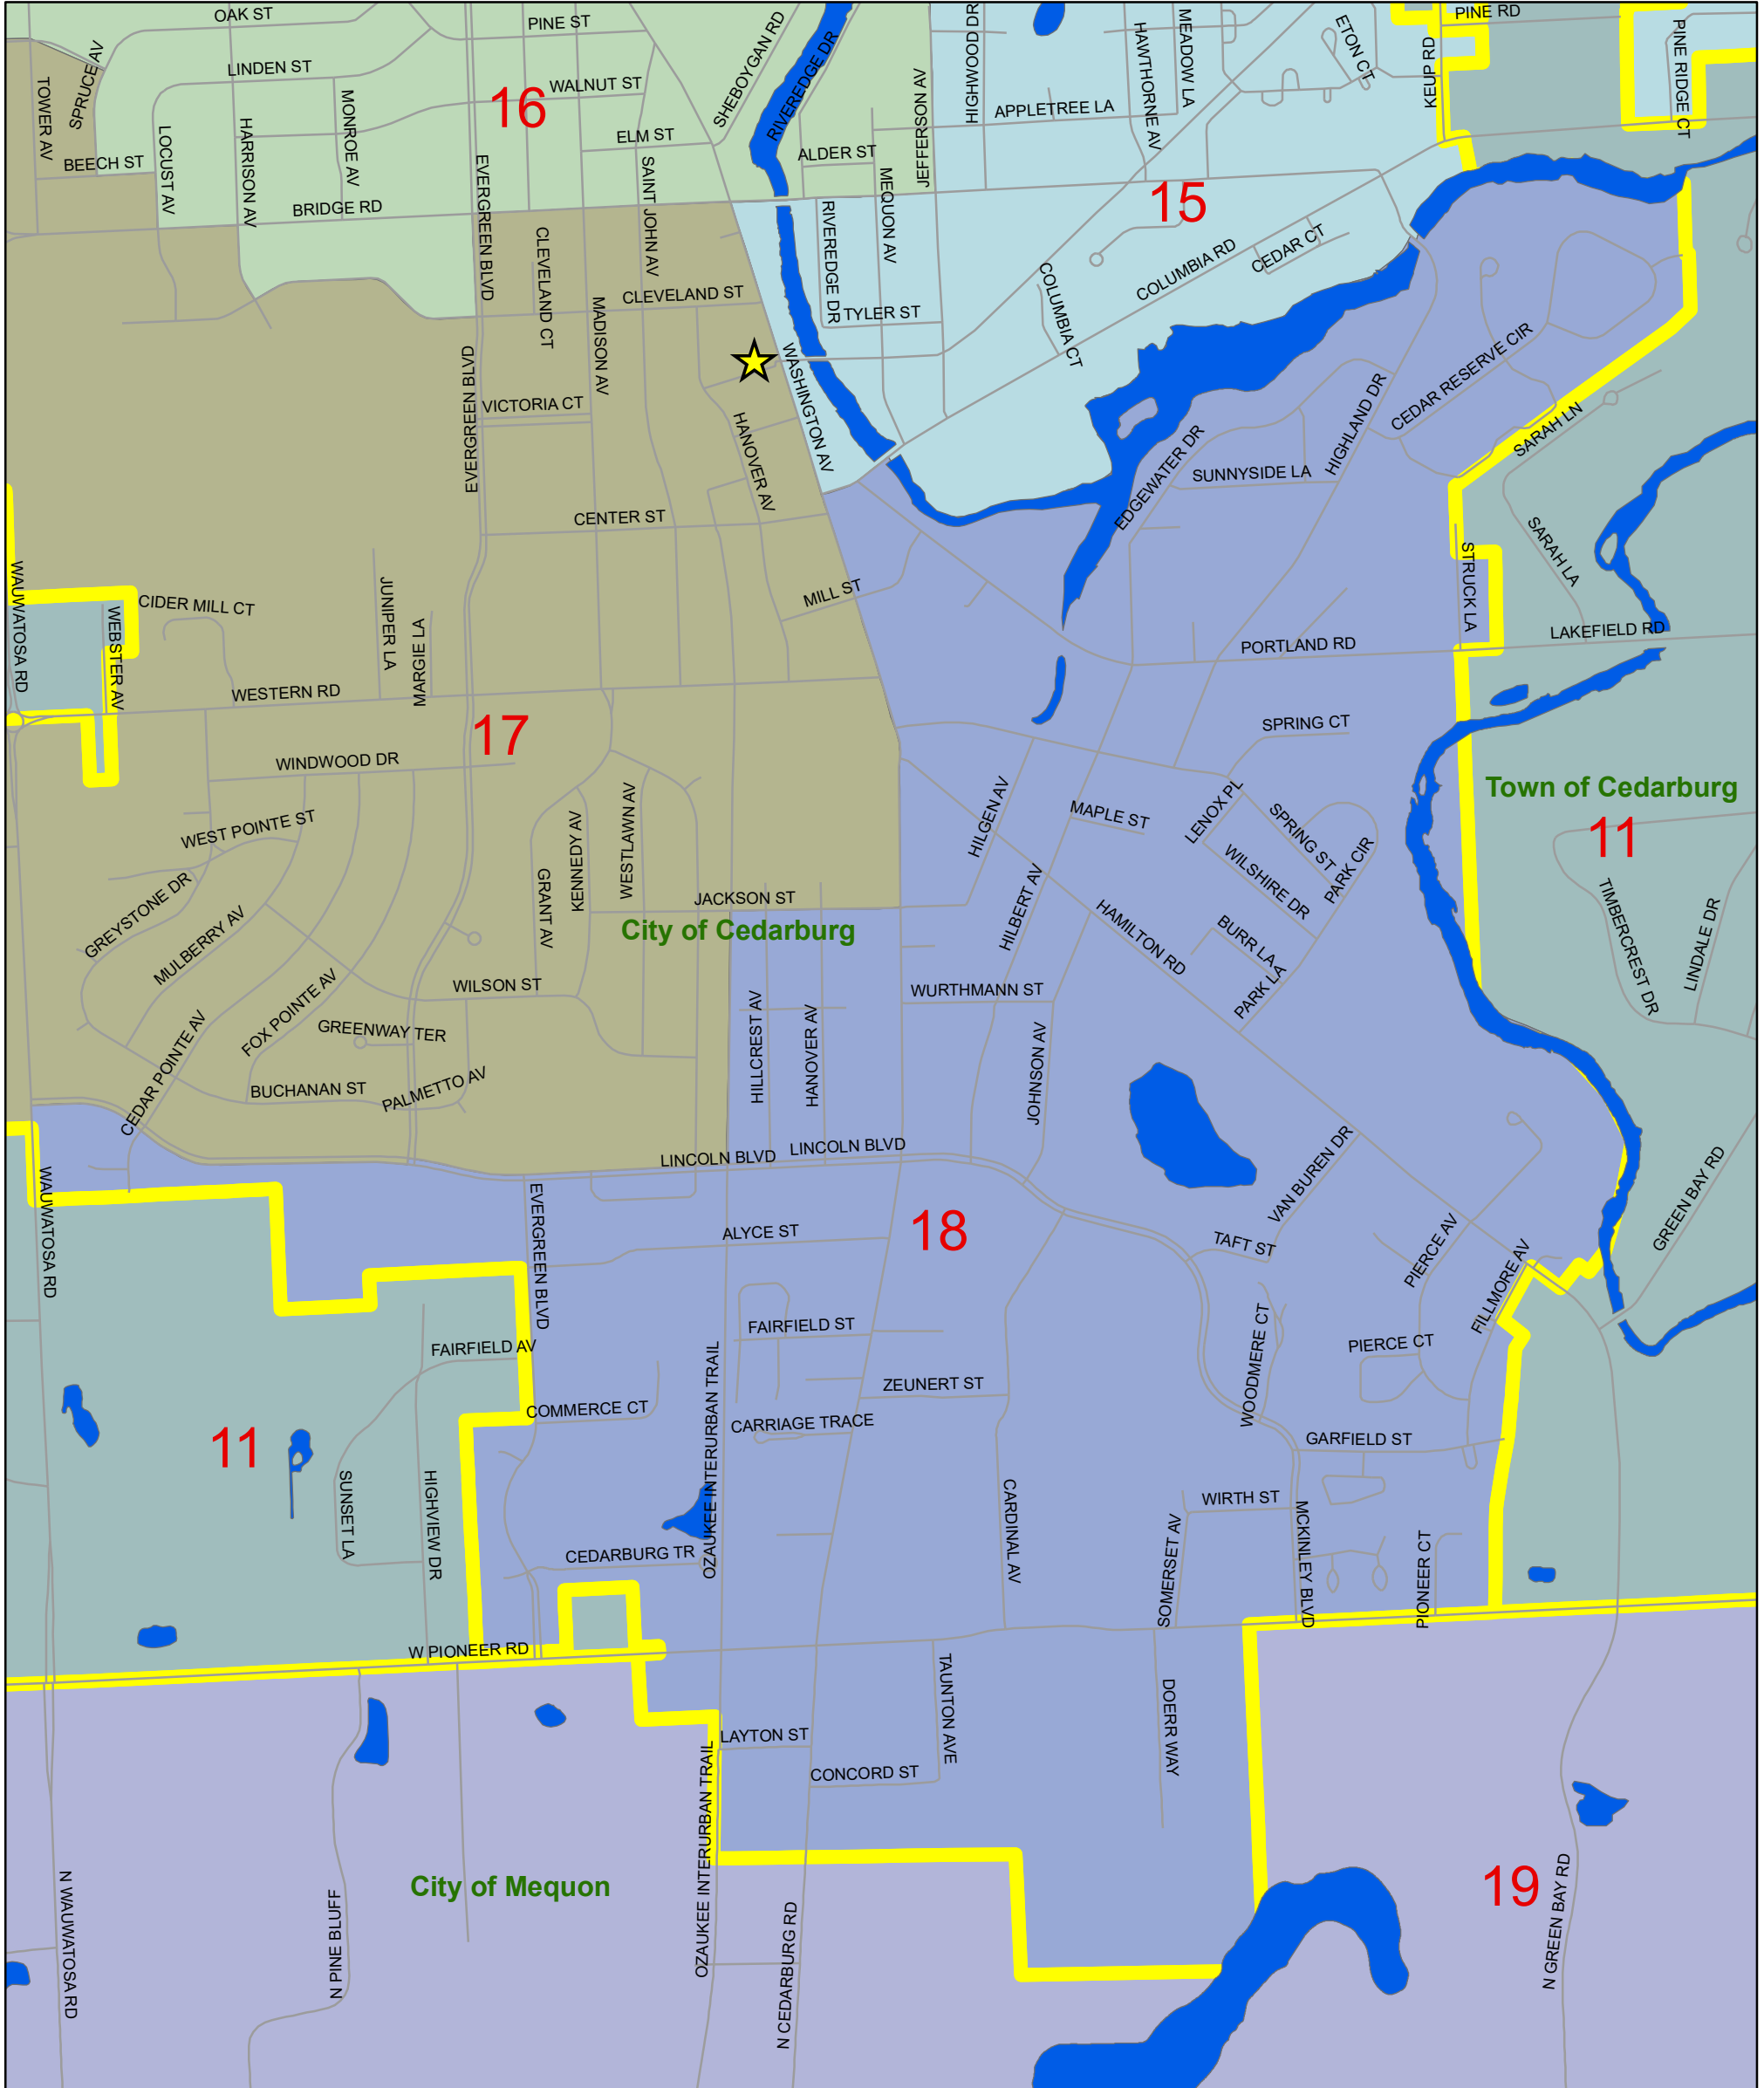

Supervisory District 18

District 18
Gustav Wirth
N48W6000 Spring St
Cedarburg

Date: 12/9/2021

Legend

-  Polling Locations
-  Civil Divisions

Proposed Supervisory District

-  1
-  10
-  11
-  12

- | | | | | |
|--|--|--|---|---|
|  13 |  18 |  22 |  3 |  8 |
|  14 |  19 |  23 |  4 |  9 |
|  15 |  2 |  24 |  5 | |
|  16 |  20 |  25 |  6 | |
|  17 |  21 |  26 |  7 | |