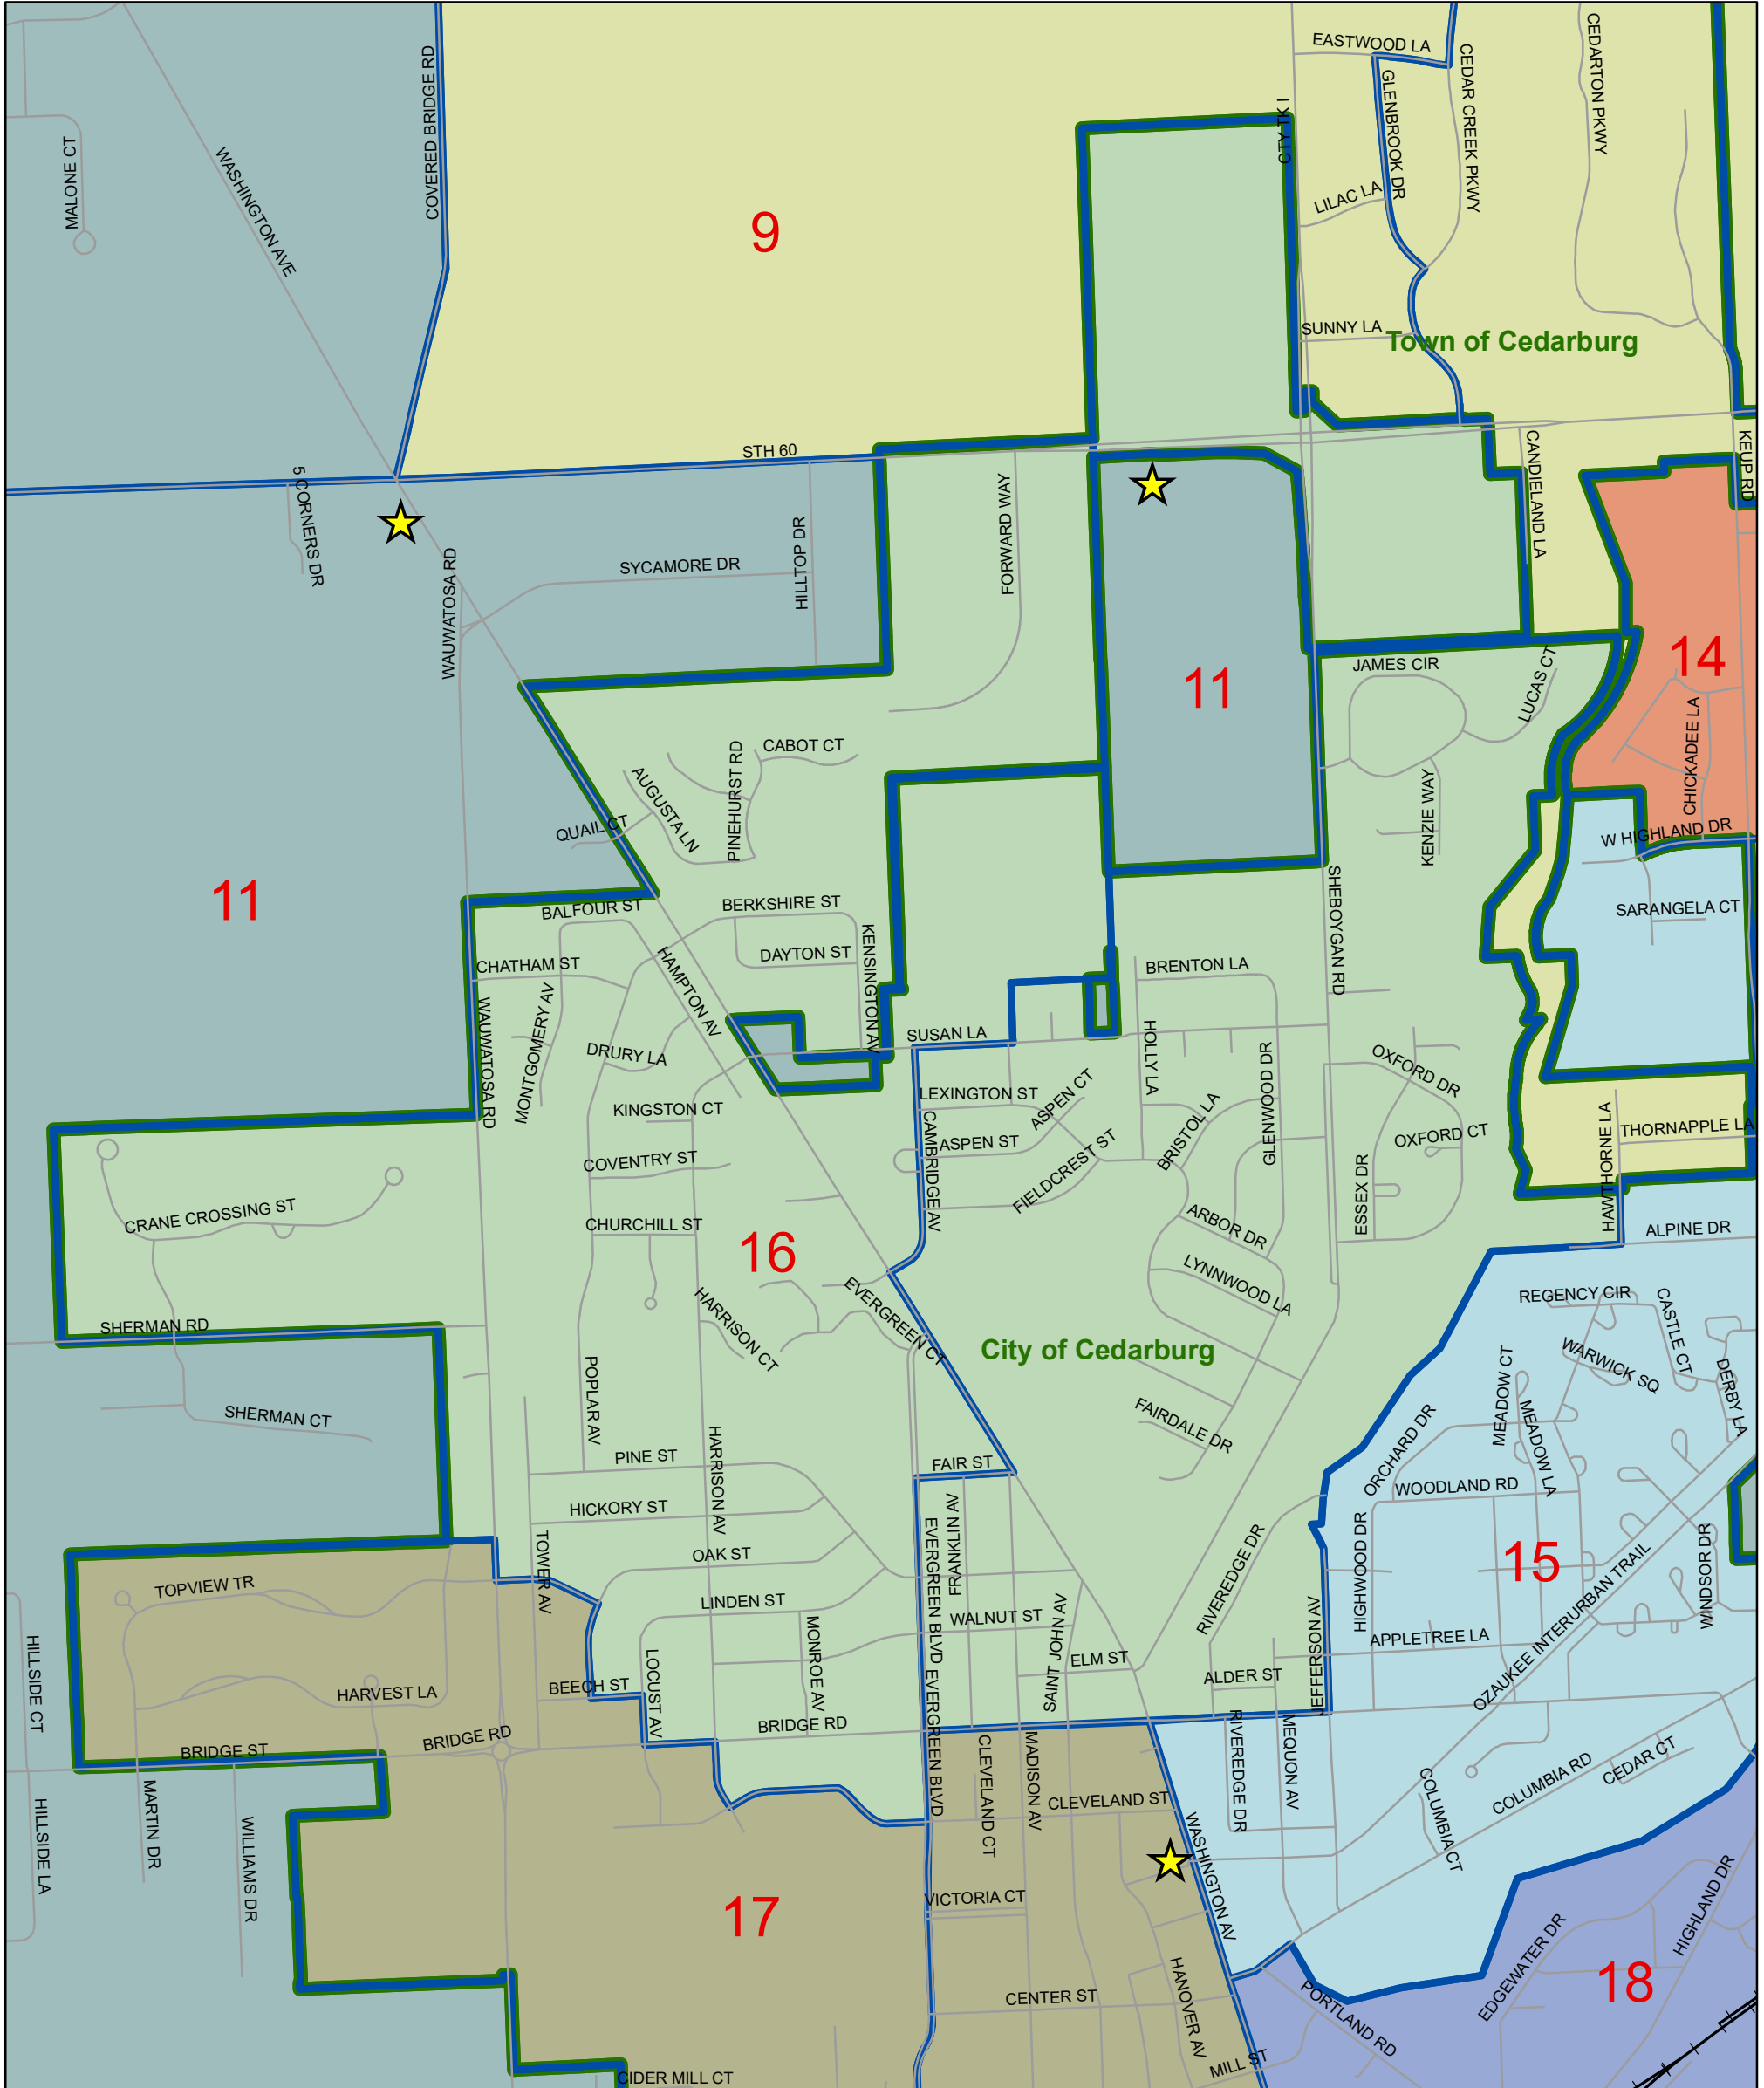

Supervisory District 16

District 16
Shannon Whitworth
W59N965 Essex Dr
Cedarburg

Legend		Supervisory District									
	Polling Locations		13		18		22		3		8
	Wards		14		19		23		4		9
	Civil Divisions		15		2		24		5		
			16		20		25		6		
			12		17		21		26		7