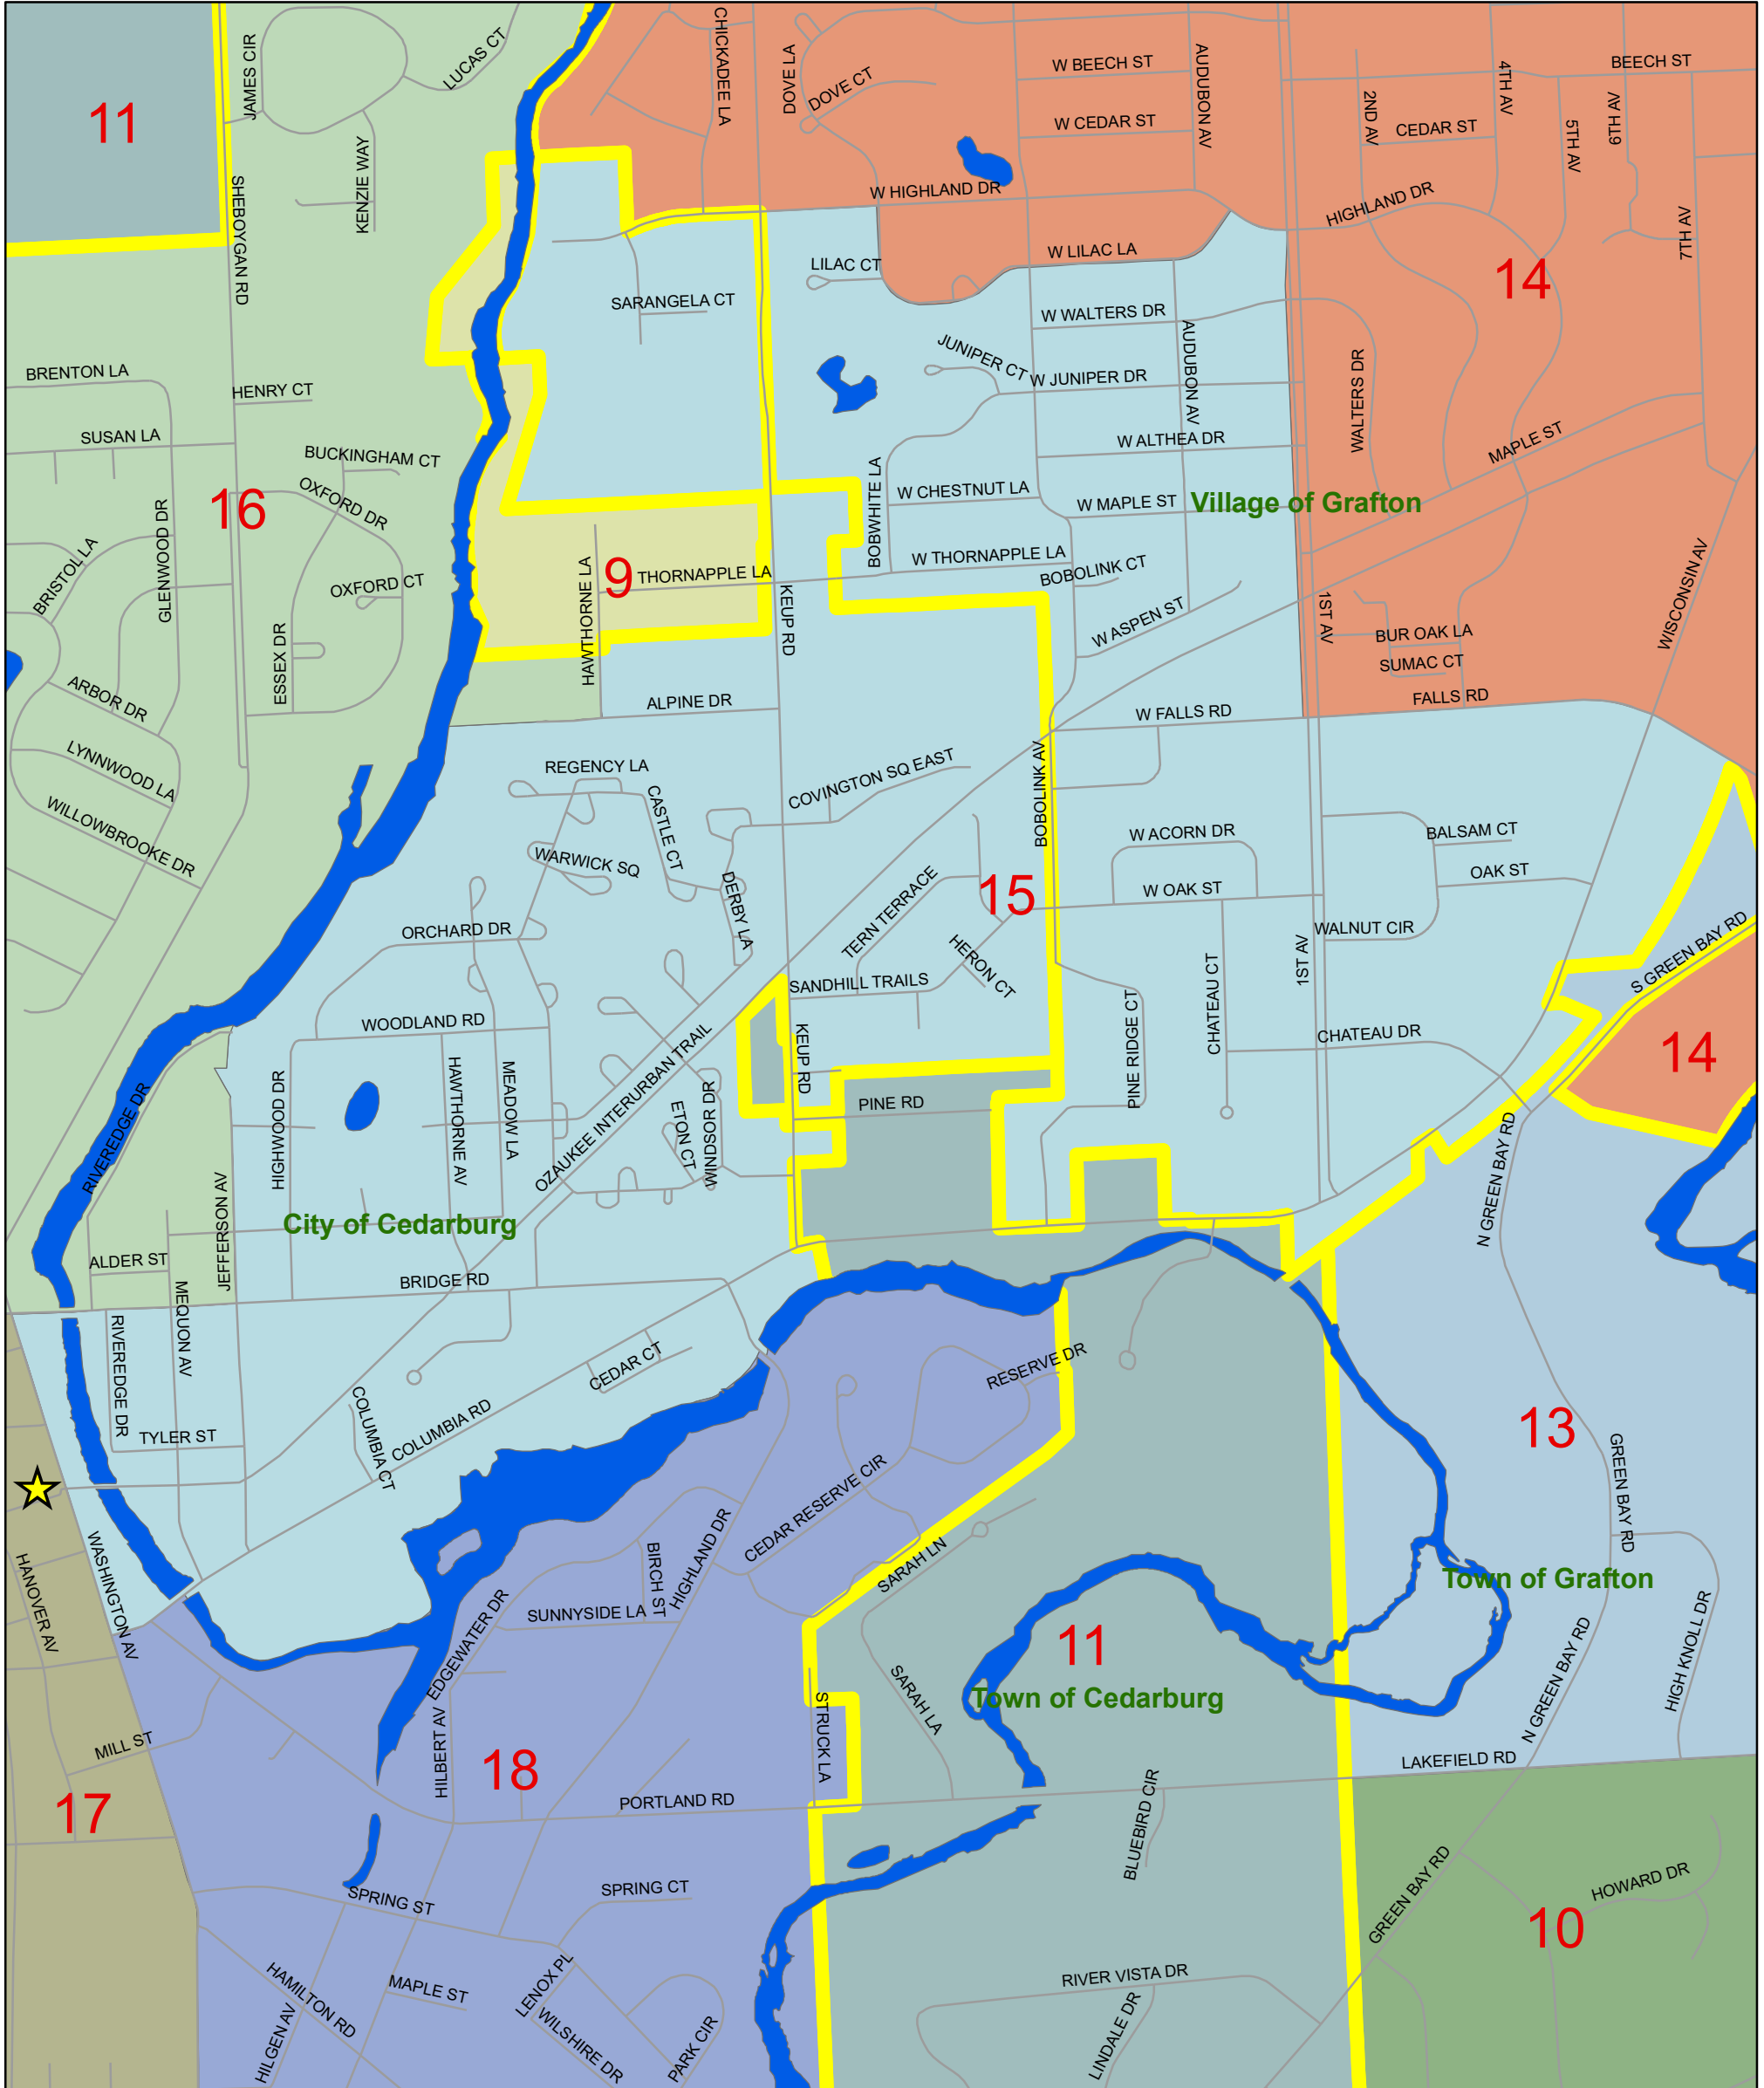

Supervisory District 15

District 15
 Kathlyn Geracie
 N84W5445 Warwick Sq
 Cedarburg

Date: 12/9/2021

Legend

- ★ Polling Locations
- Civil Divisions

Proposed Supervisory District		
1	18	22
2	19	23
3	20	24
4	21	25
5	22	26
6	23	27
7	24	28
8	25	29
9	26	30