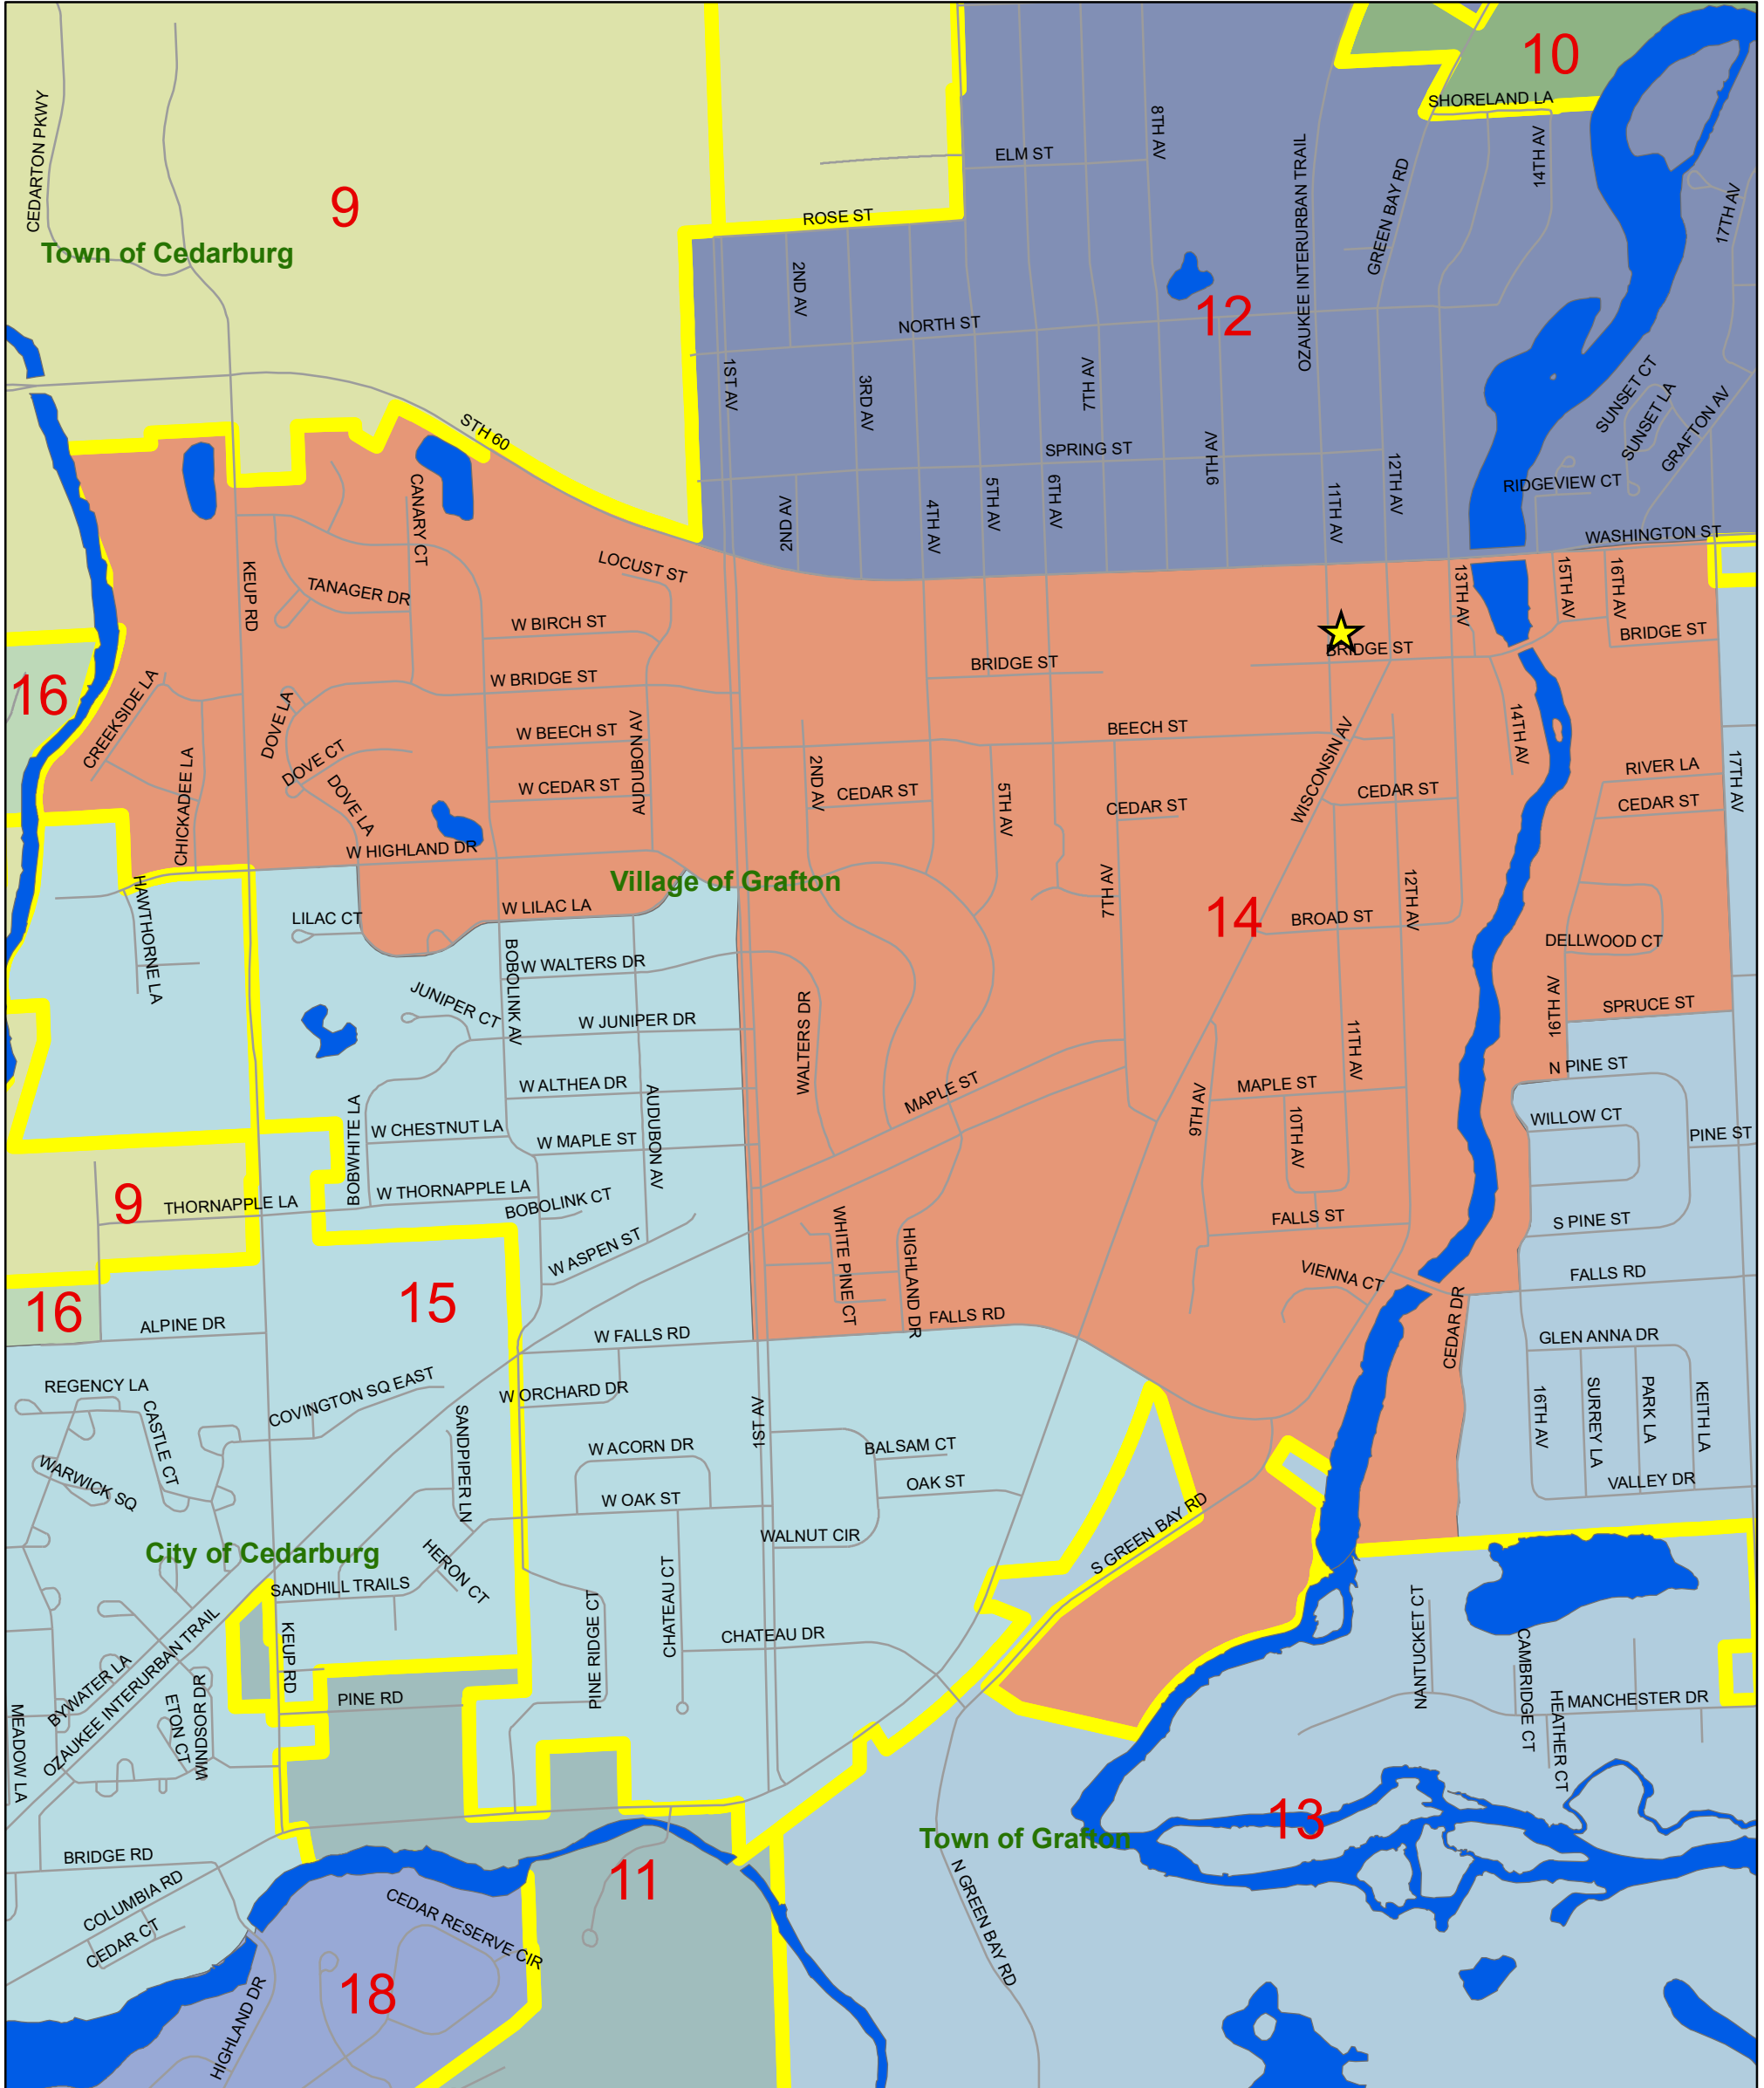

# Supervisory District 14

District 14  
 Scott Rishel  
 516 W Highland Dr  
 Grafton

### Legend

- Polling Locations
- Civil Divisions

#### Proposed Supervisory District

- 1
- 10
- 11
- 12
- 13
- 14
- 15
- 16
- 17
- 18
- 19
- 20
- 21
- 22
- 23
- 24
- 25
- 26
- 3
- 4
- 5
- 6
- 7
- 8
- 9