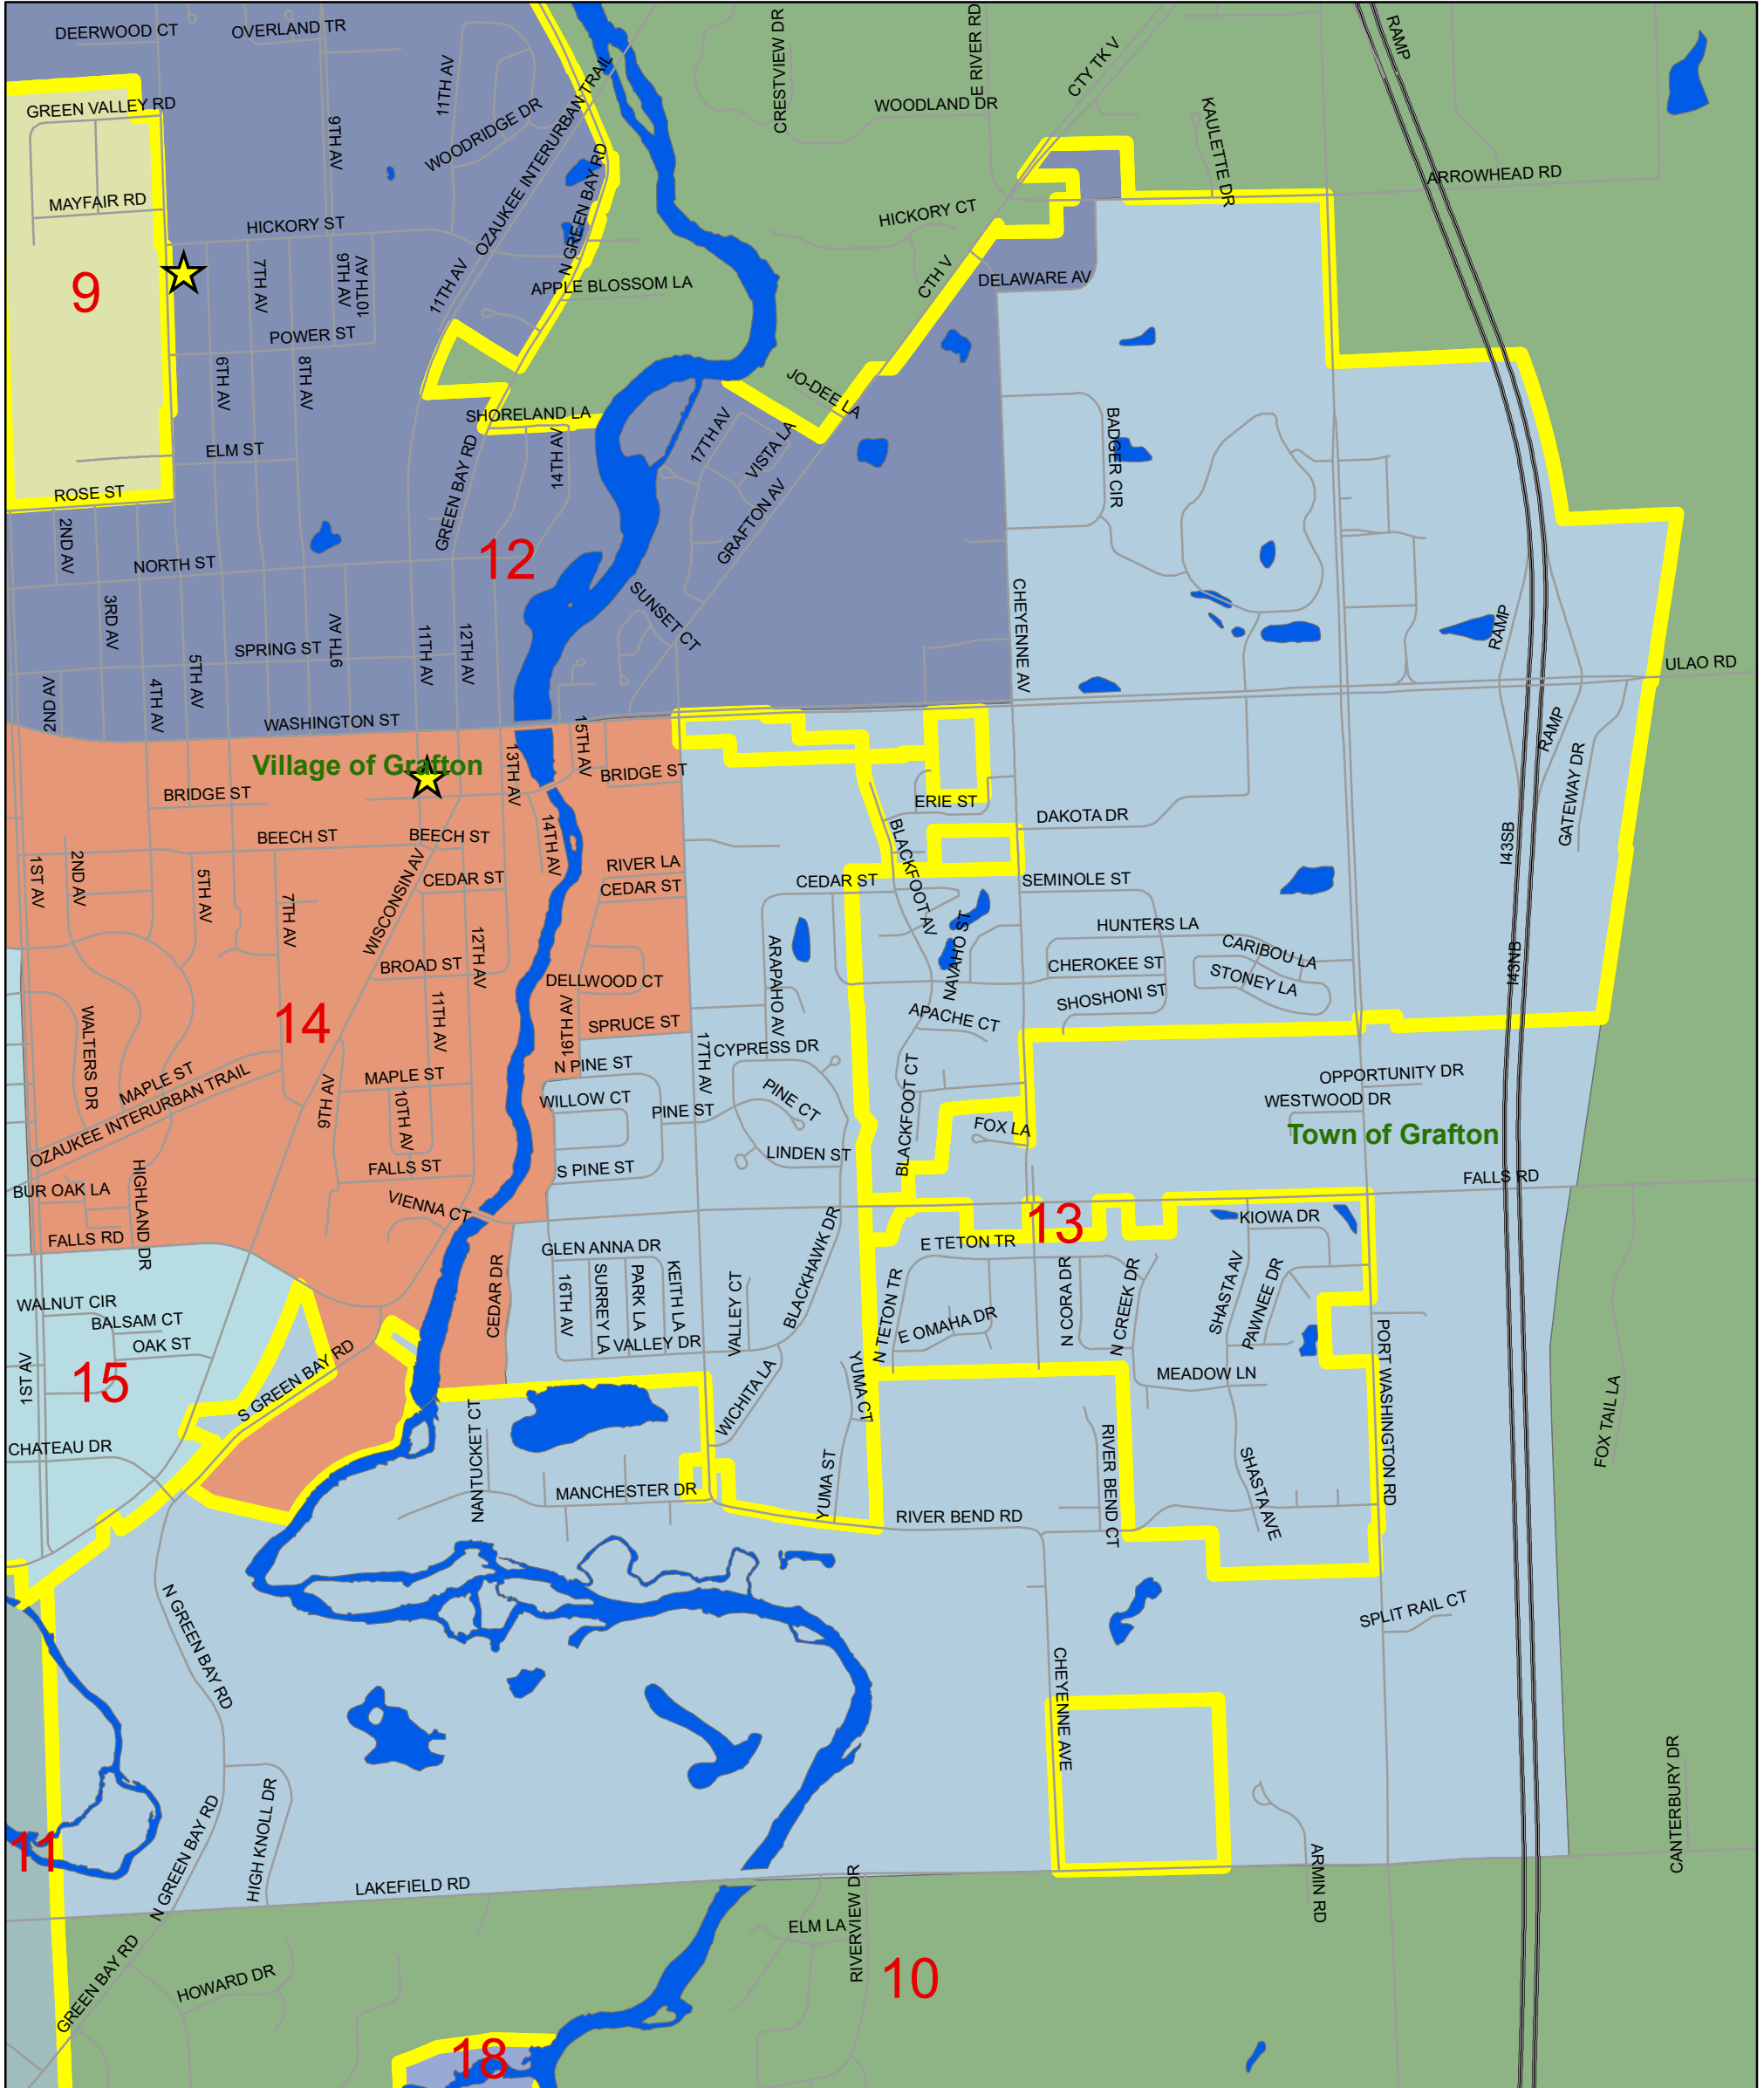

Supervisory District 13

District 13
 Donald Korinek
 1440 Lakefield Rd
 Grafton

Legend

- Polling Locations
- Civil Divisions

Proposed Supervisory District

1	13	18	22	3	8
10	14	19	23	4	9
11	15	2	24	5	
12	16	20	25	6	
	17	21	26	7	