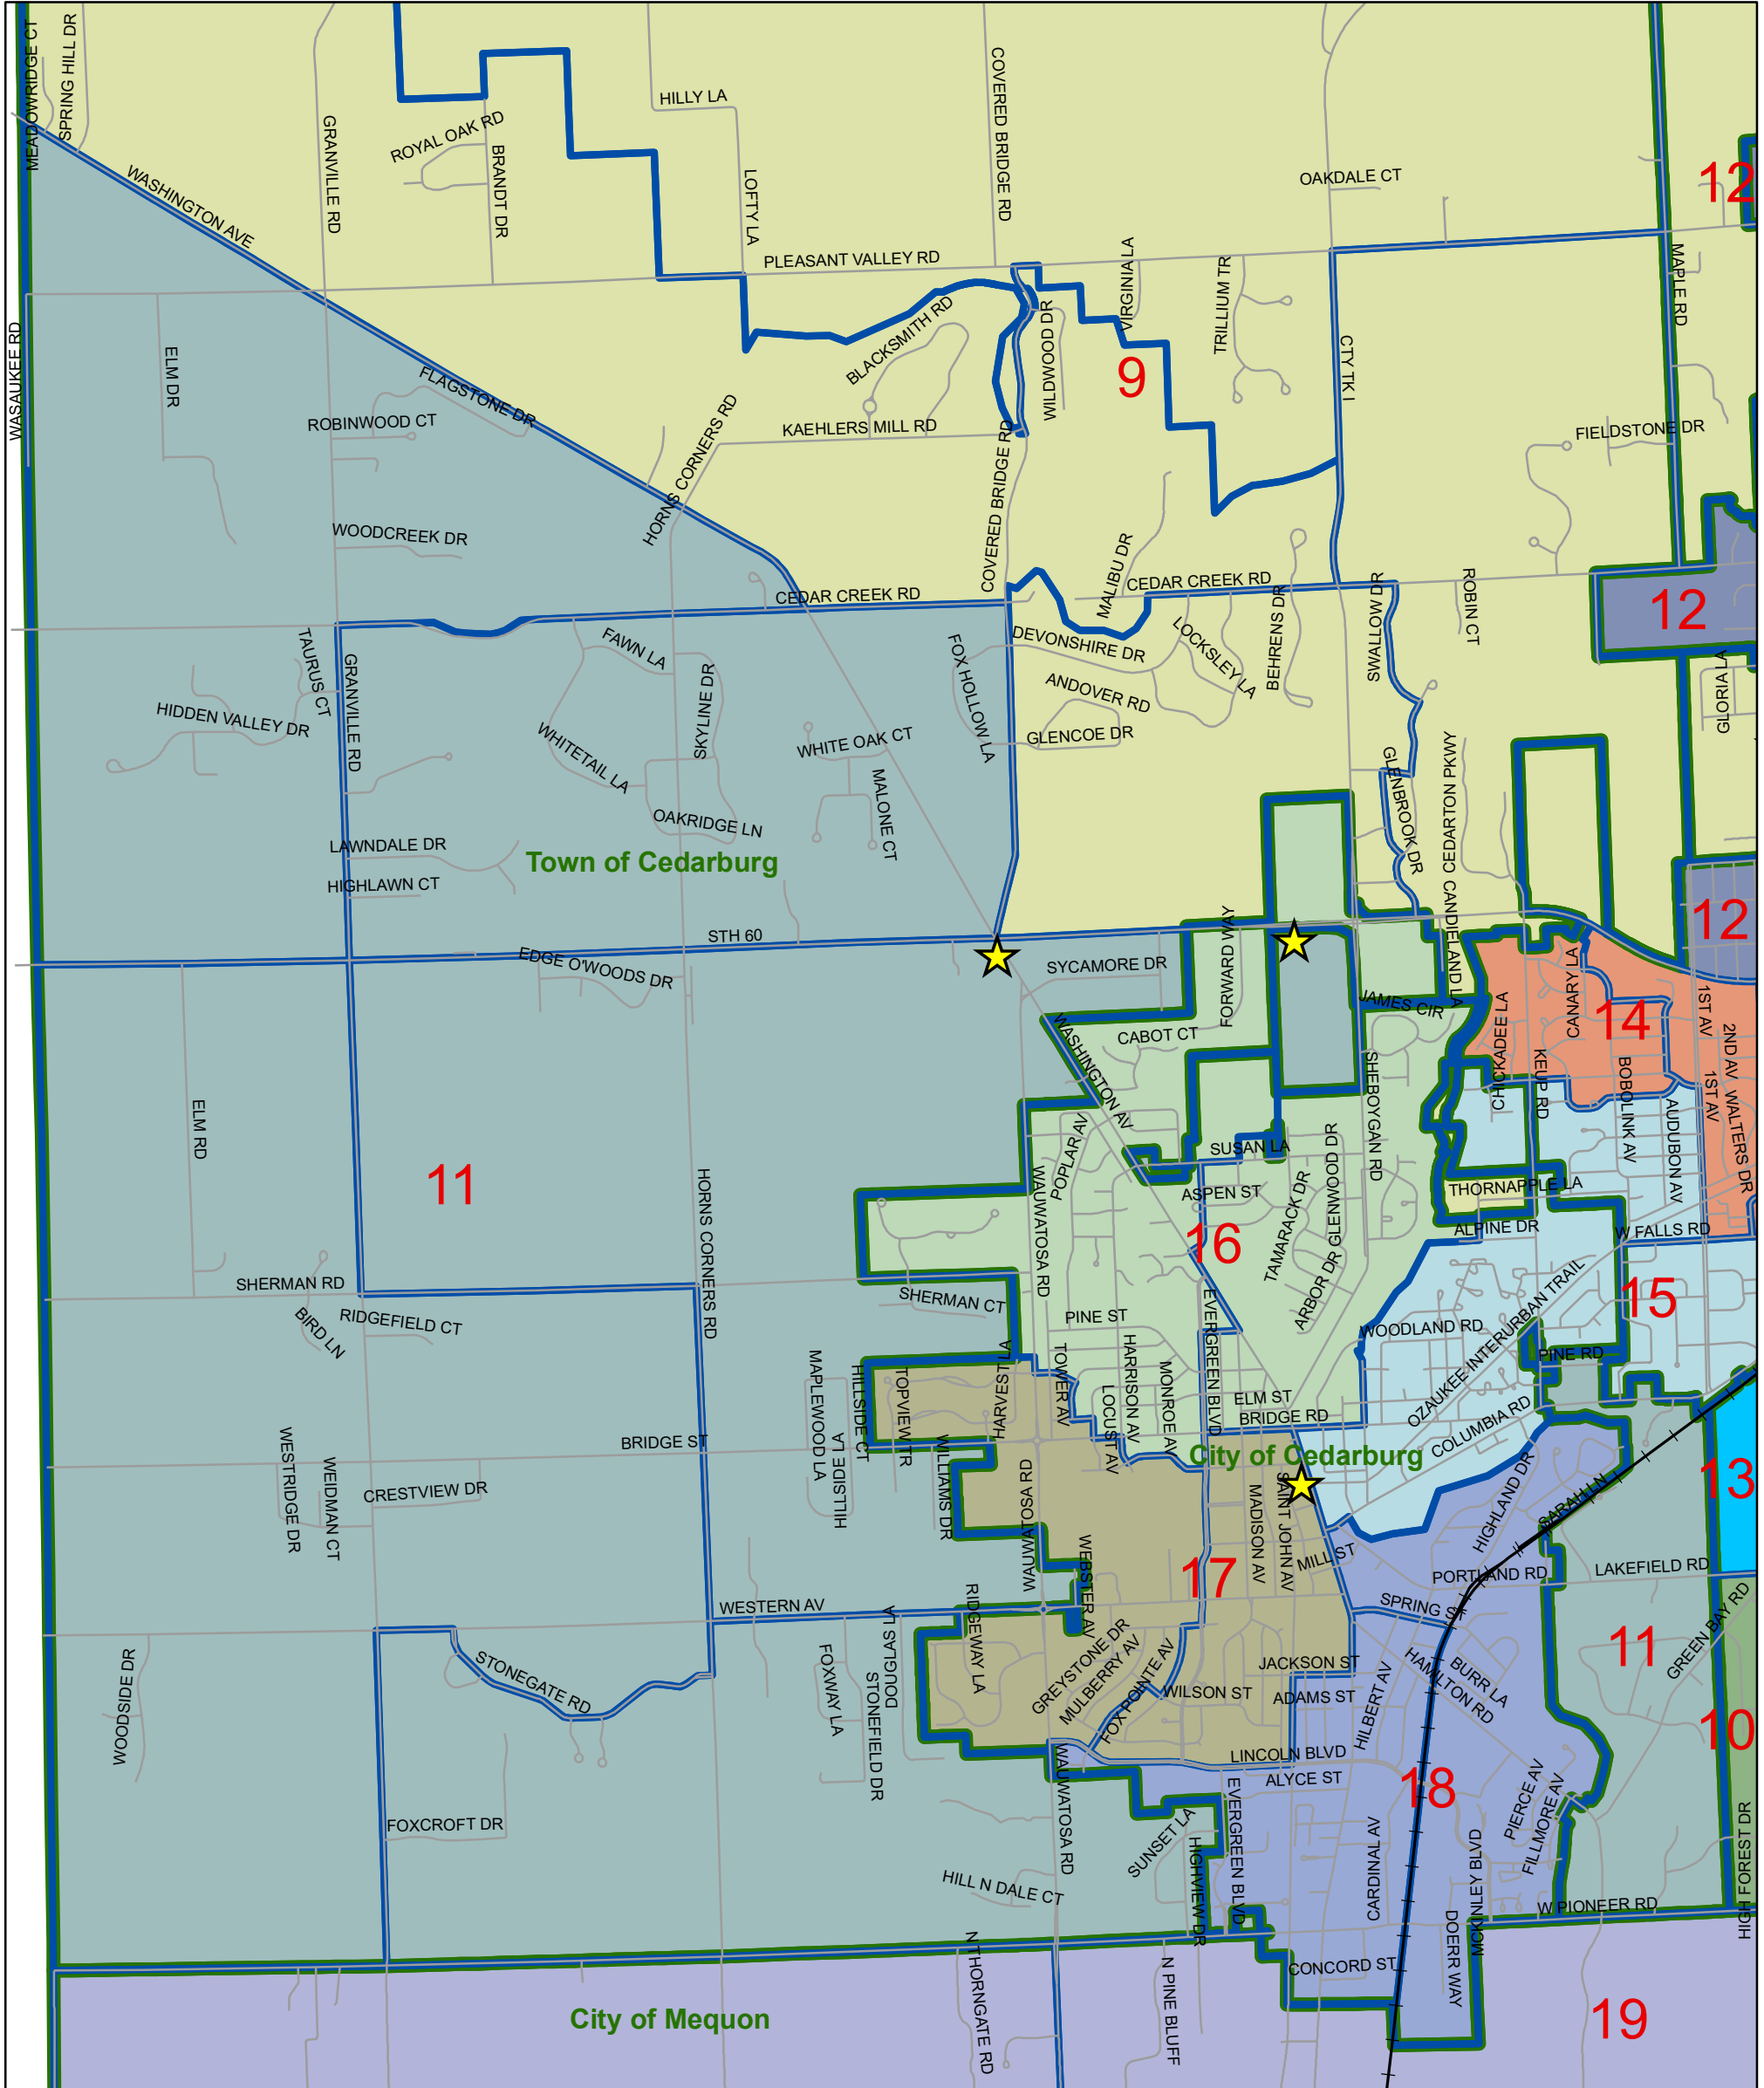

Supervisory District 11

District 11
 Martin Wolf
 1165 Horns Corners Rd
 Cedarburg

Legend

Polling Locations	Supervisory District	13	18	22	3	8
Wards	1	14	19	23	4	9
Civil Divisions	10	15	2	24	5	
	11	16	20	25	6	
	12	17	21	26	7	