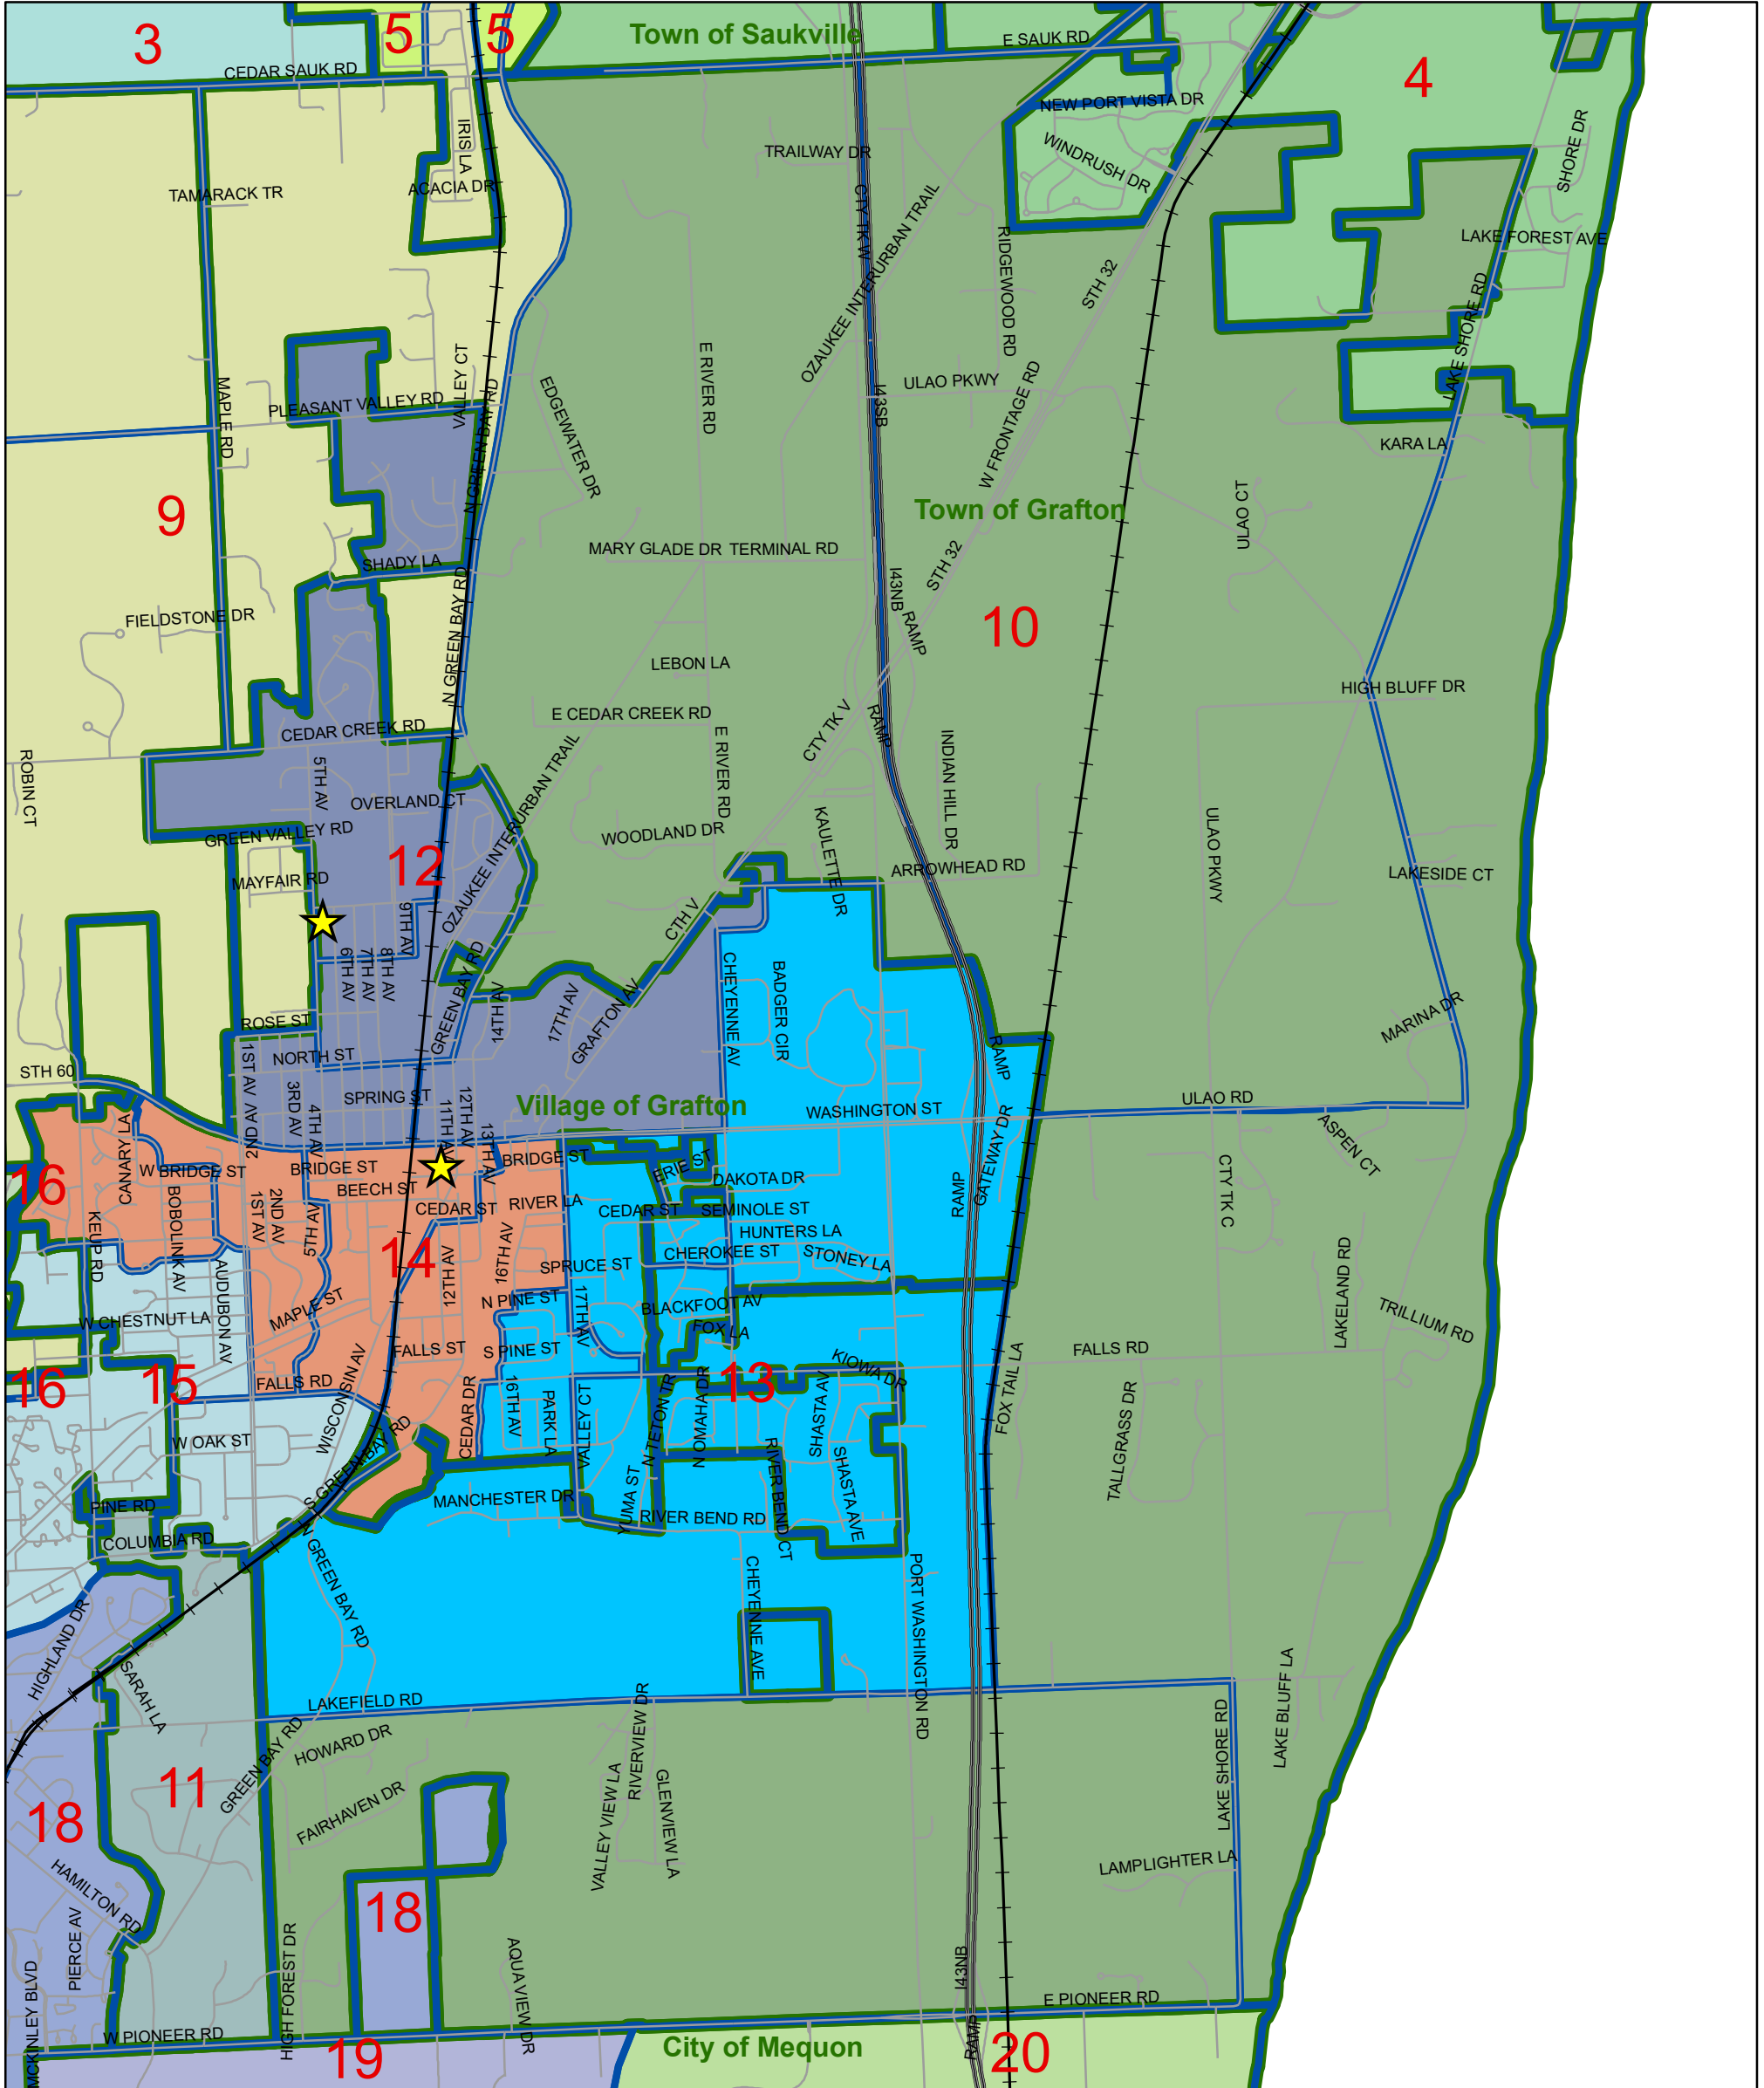

Supervisory District 10

District 10
Paul Melotik
1408 W Pioneer Rd
Grafton

Legend

- Polling Locations
- Wards
- Civil Divisions

Supervisory District

1	13	18	22	3	8
10	14	19	23	4	9
11	15	2	24	5	
12	16	20	25	6	
	17	21	26	7	