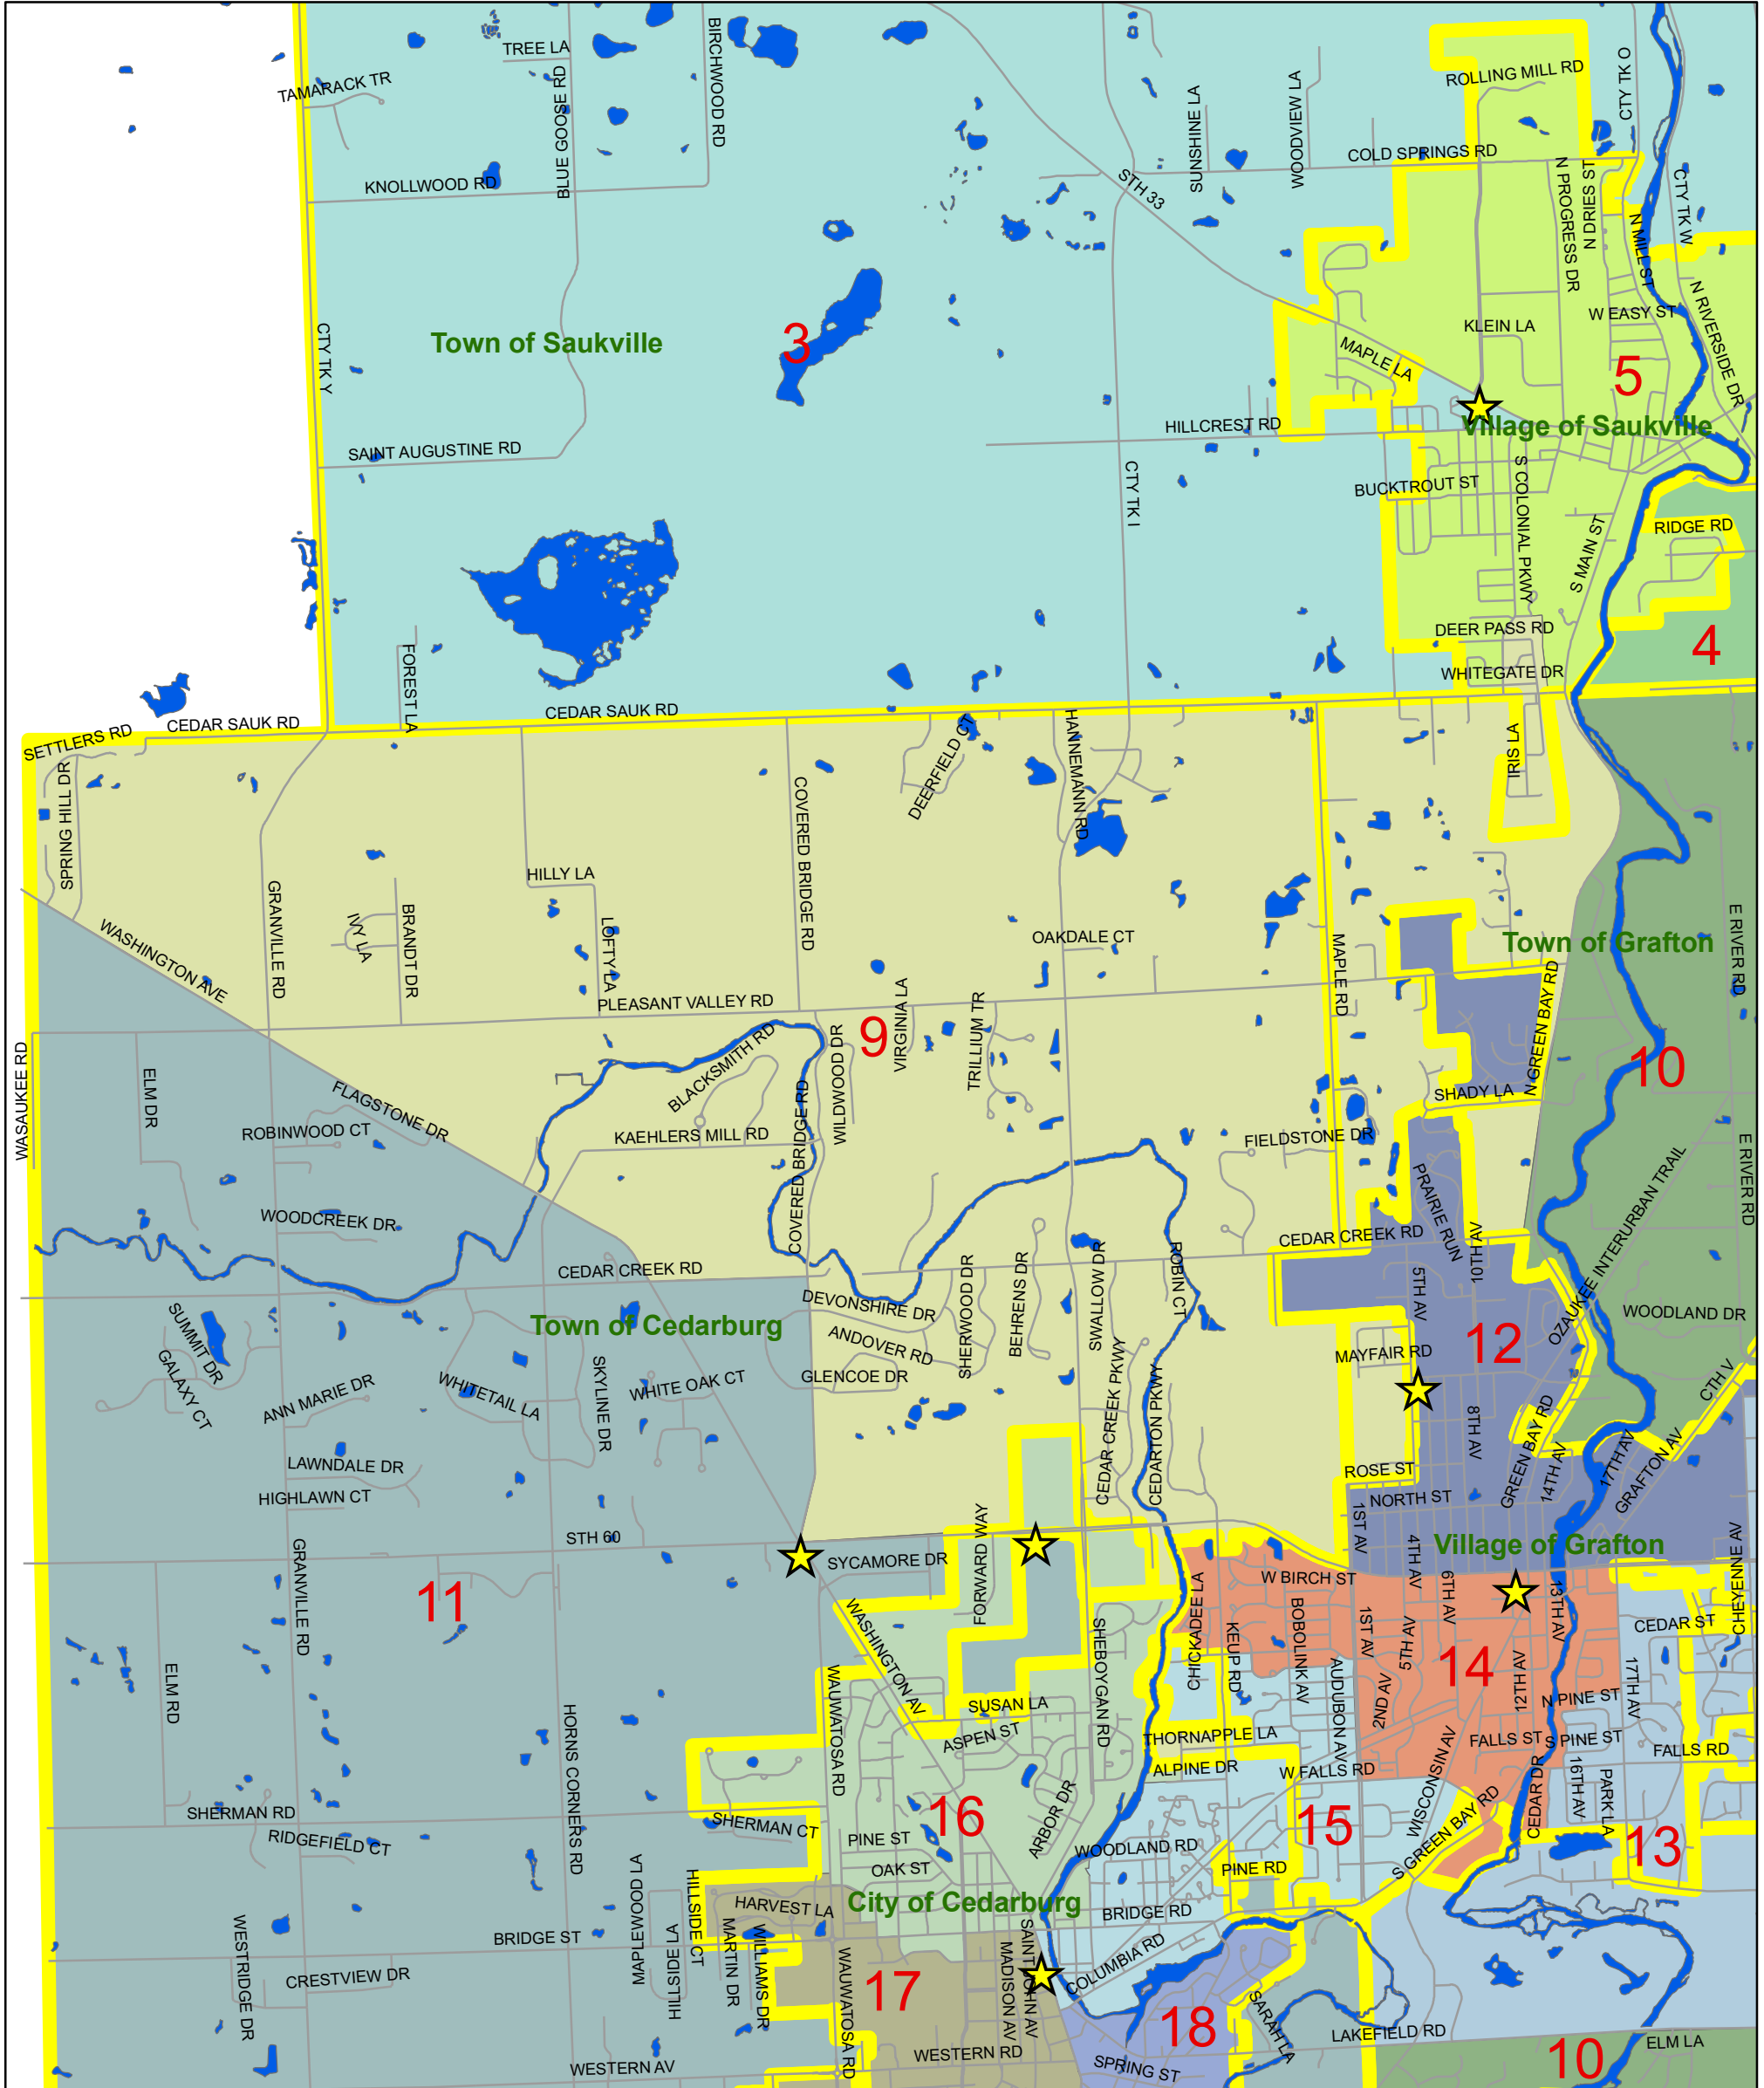

Supervisory District 9

District 9
 Thomas Grabow
 2142 Chapel Ct
 Grafton

Legend		Proposed Supervisory District																										
	Polling Locations	1	2	3	4	5	6	7	8	9	10	11	12	13	14	15	16	17	18	19	20	21	22	23	24	25	26	
	Civil Divisions																											