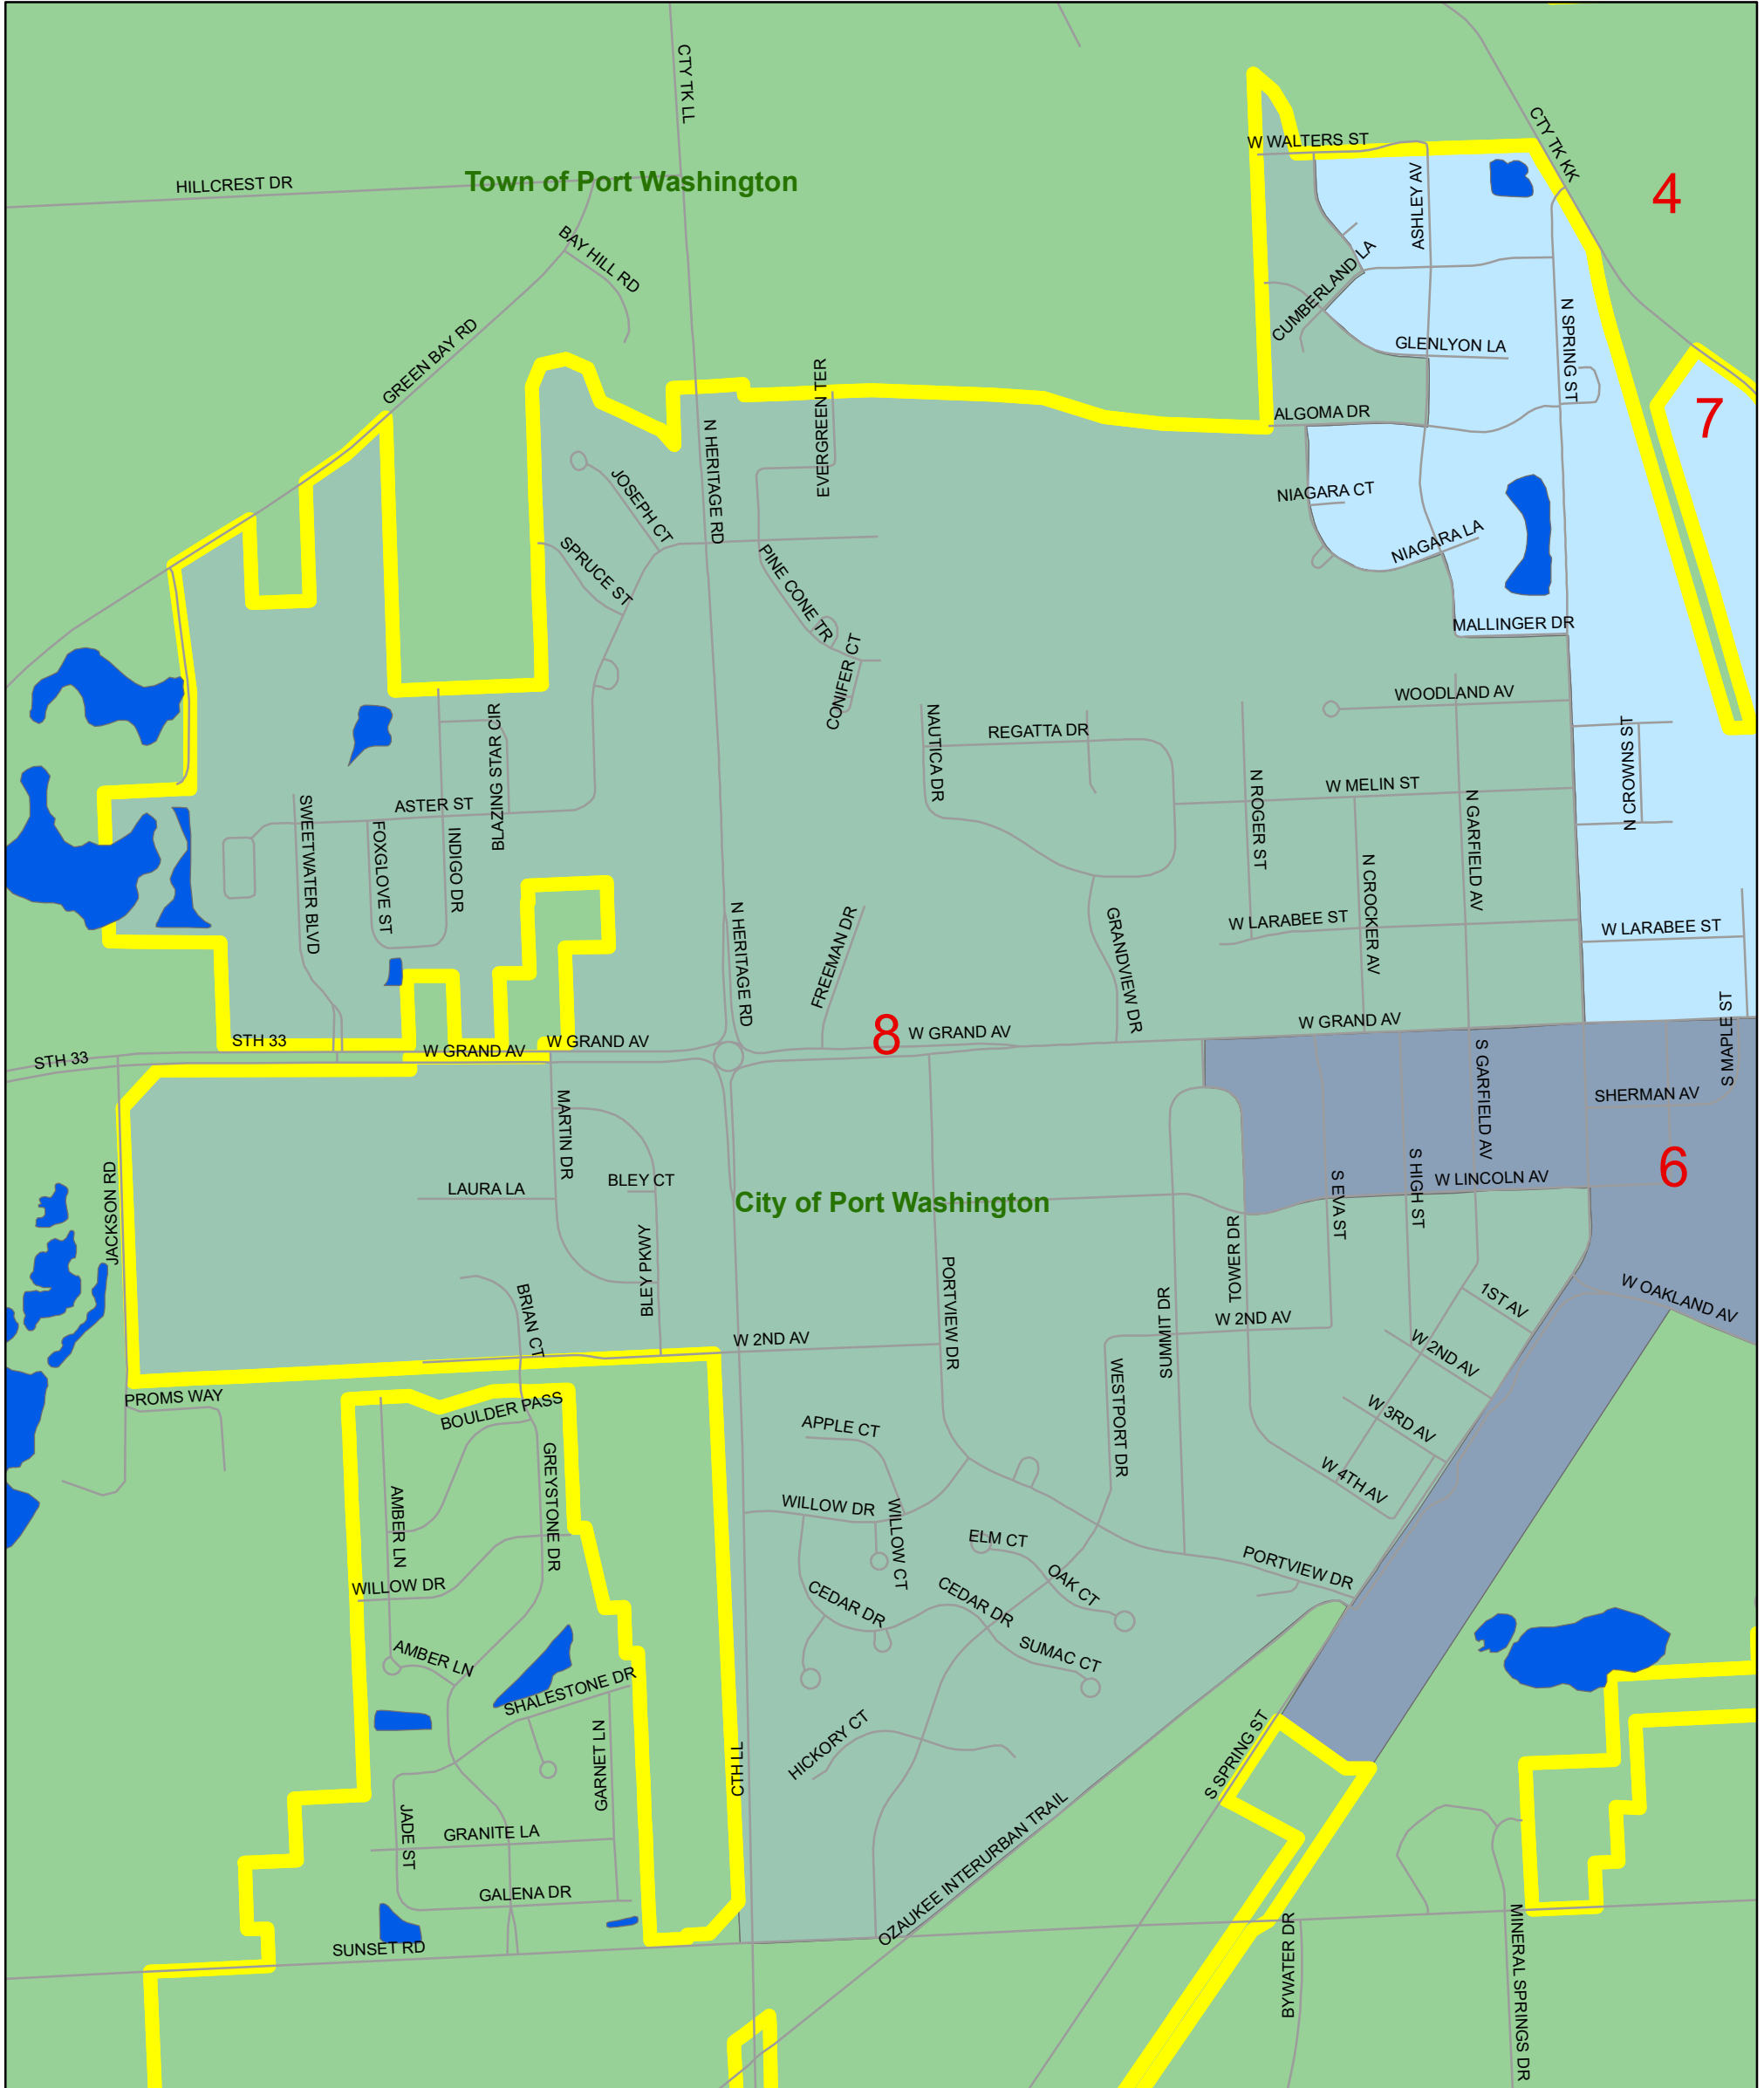

Supervisory District 8

District 8
David Larson
509 Summit Dr
Port Washington

Legend		Proposed Supervisory District																										
★	Polling Locations	1	2	3	4	5	6	7	8	9	10	11	12	13	14	15	16	17	18	19	20	21	22	23	24	25	26	
□	Civil Divisions																											