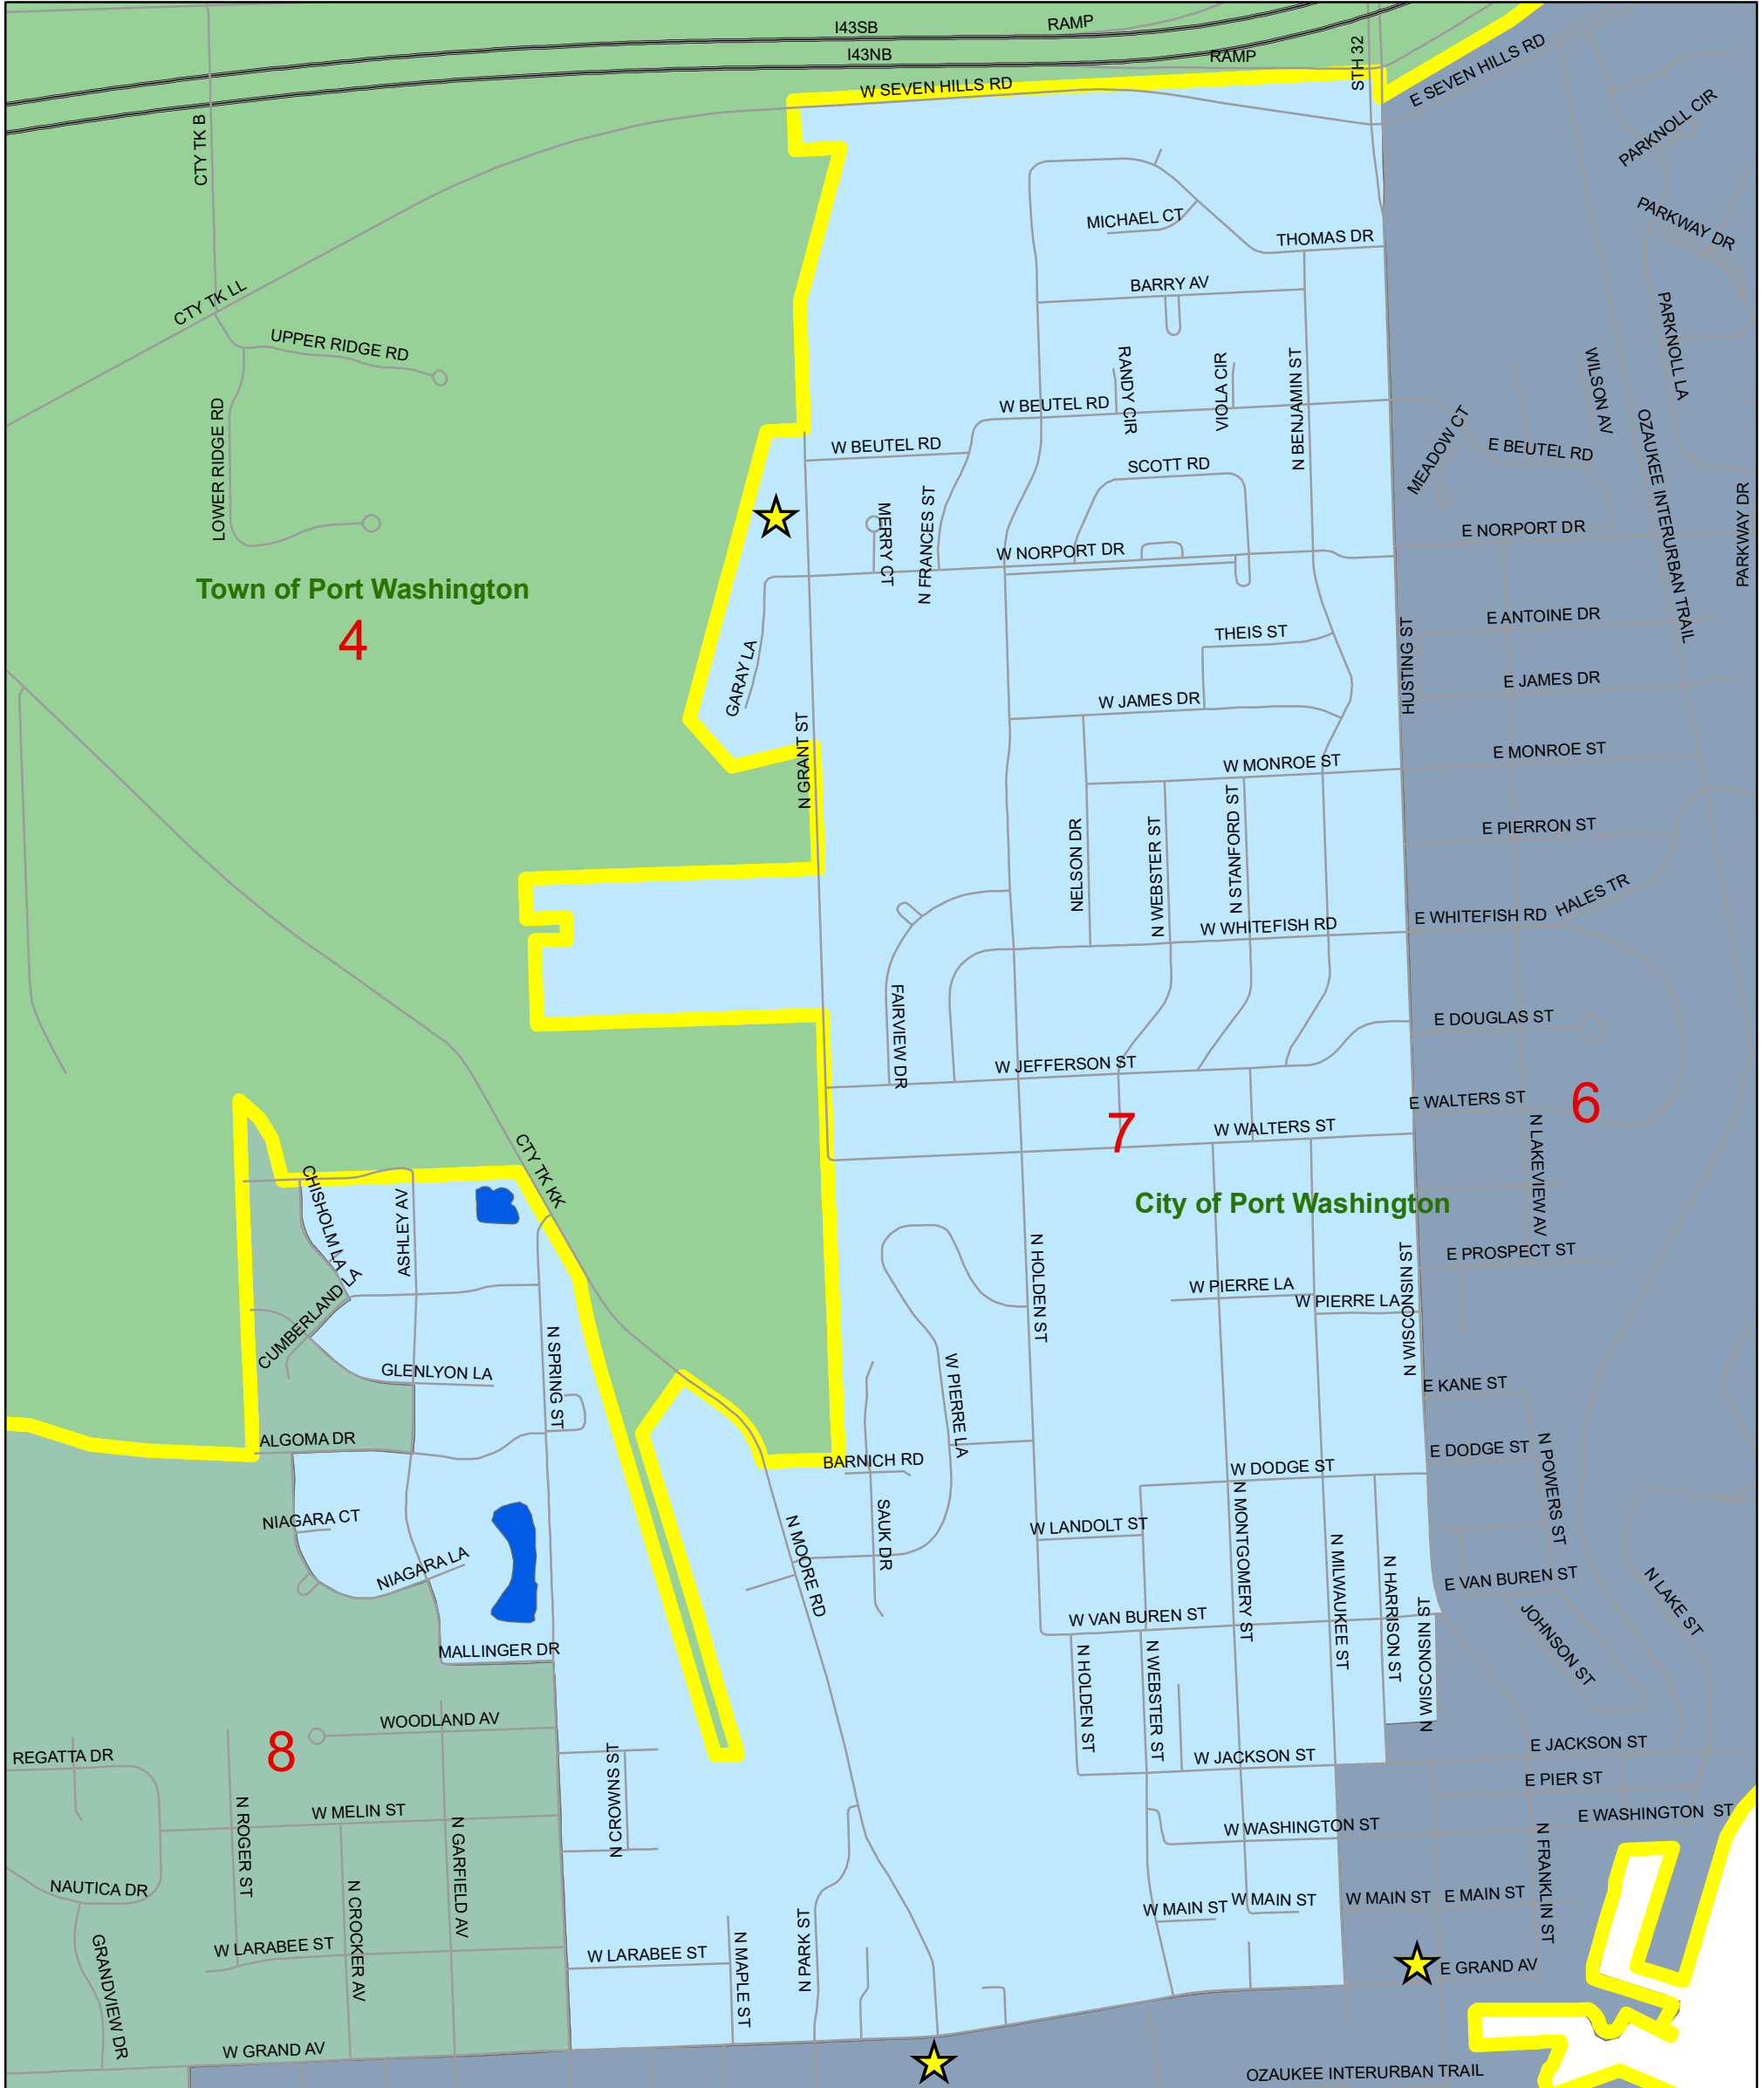

Supervisory District 7

District 7
Daniel Becker
916 N Grant St
Port Washington

Legend

- Polling Locations
- Civil Divisions

Proposed Supervisory District

1	18	22	3	8
10	19	23	4	9
11	2	24	5	
12	16	20	25	6
	17	21	26	7