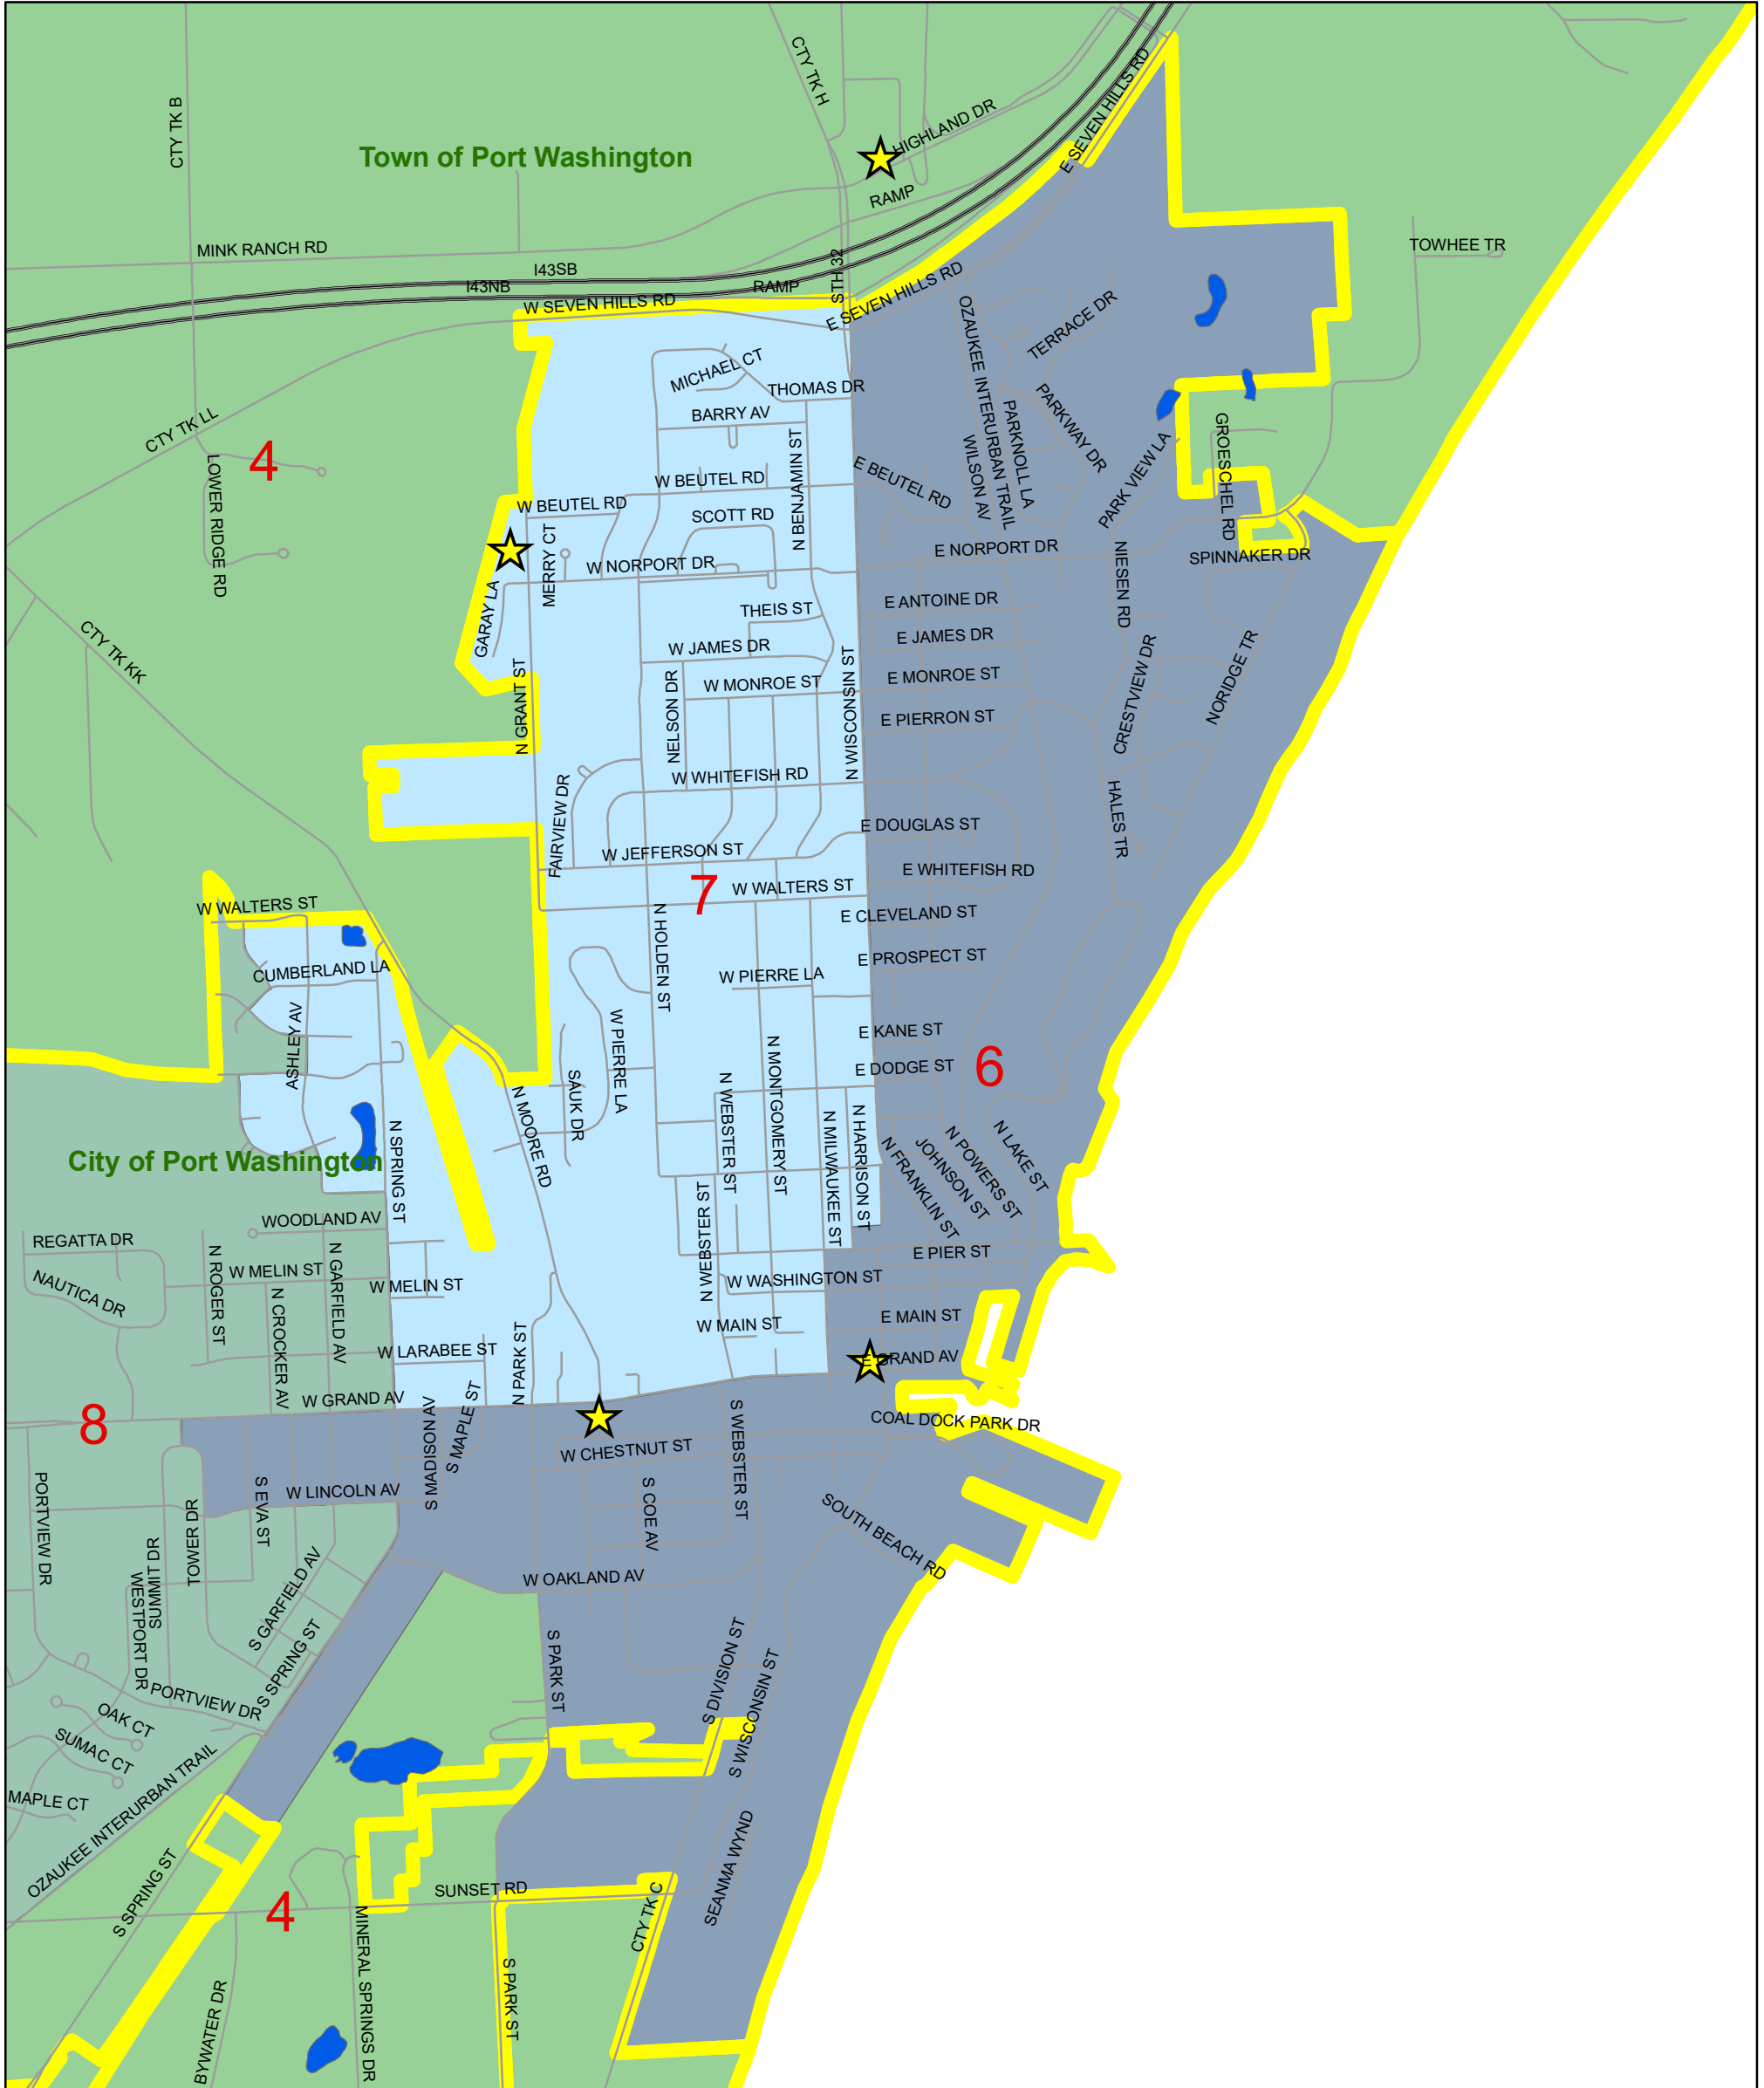

Supervisory District 6

District 6
 Richard Nelson
 1432 Noridge Tr
 Port Washington

Legend

- Polling Locations
- Civil Divisions

Proposed Supervisory District

1	12	13	18	22	3	8
10	11	14	19	23	4	9
11	12	15	2	24	5	
		16	20	25	6	
		17	21	26	7	