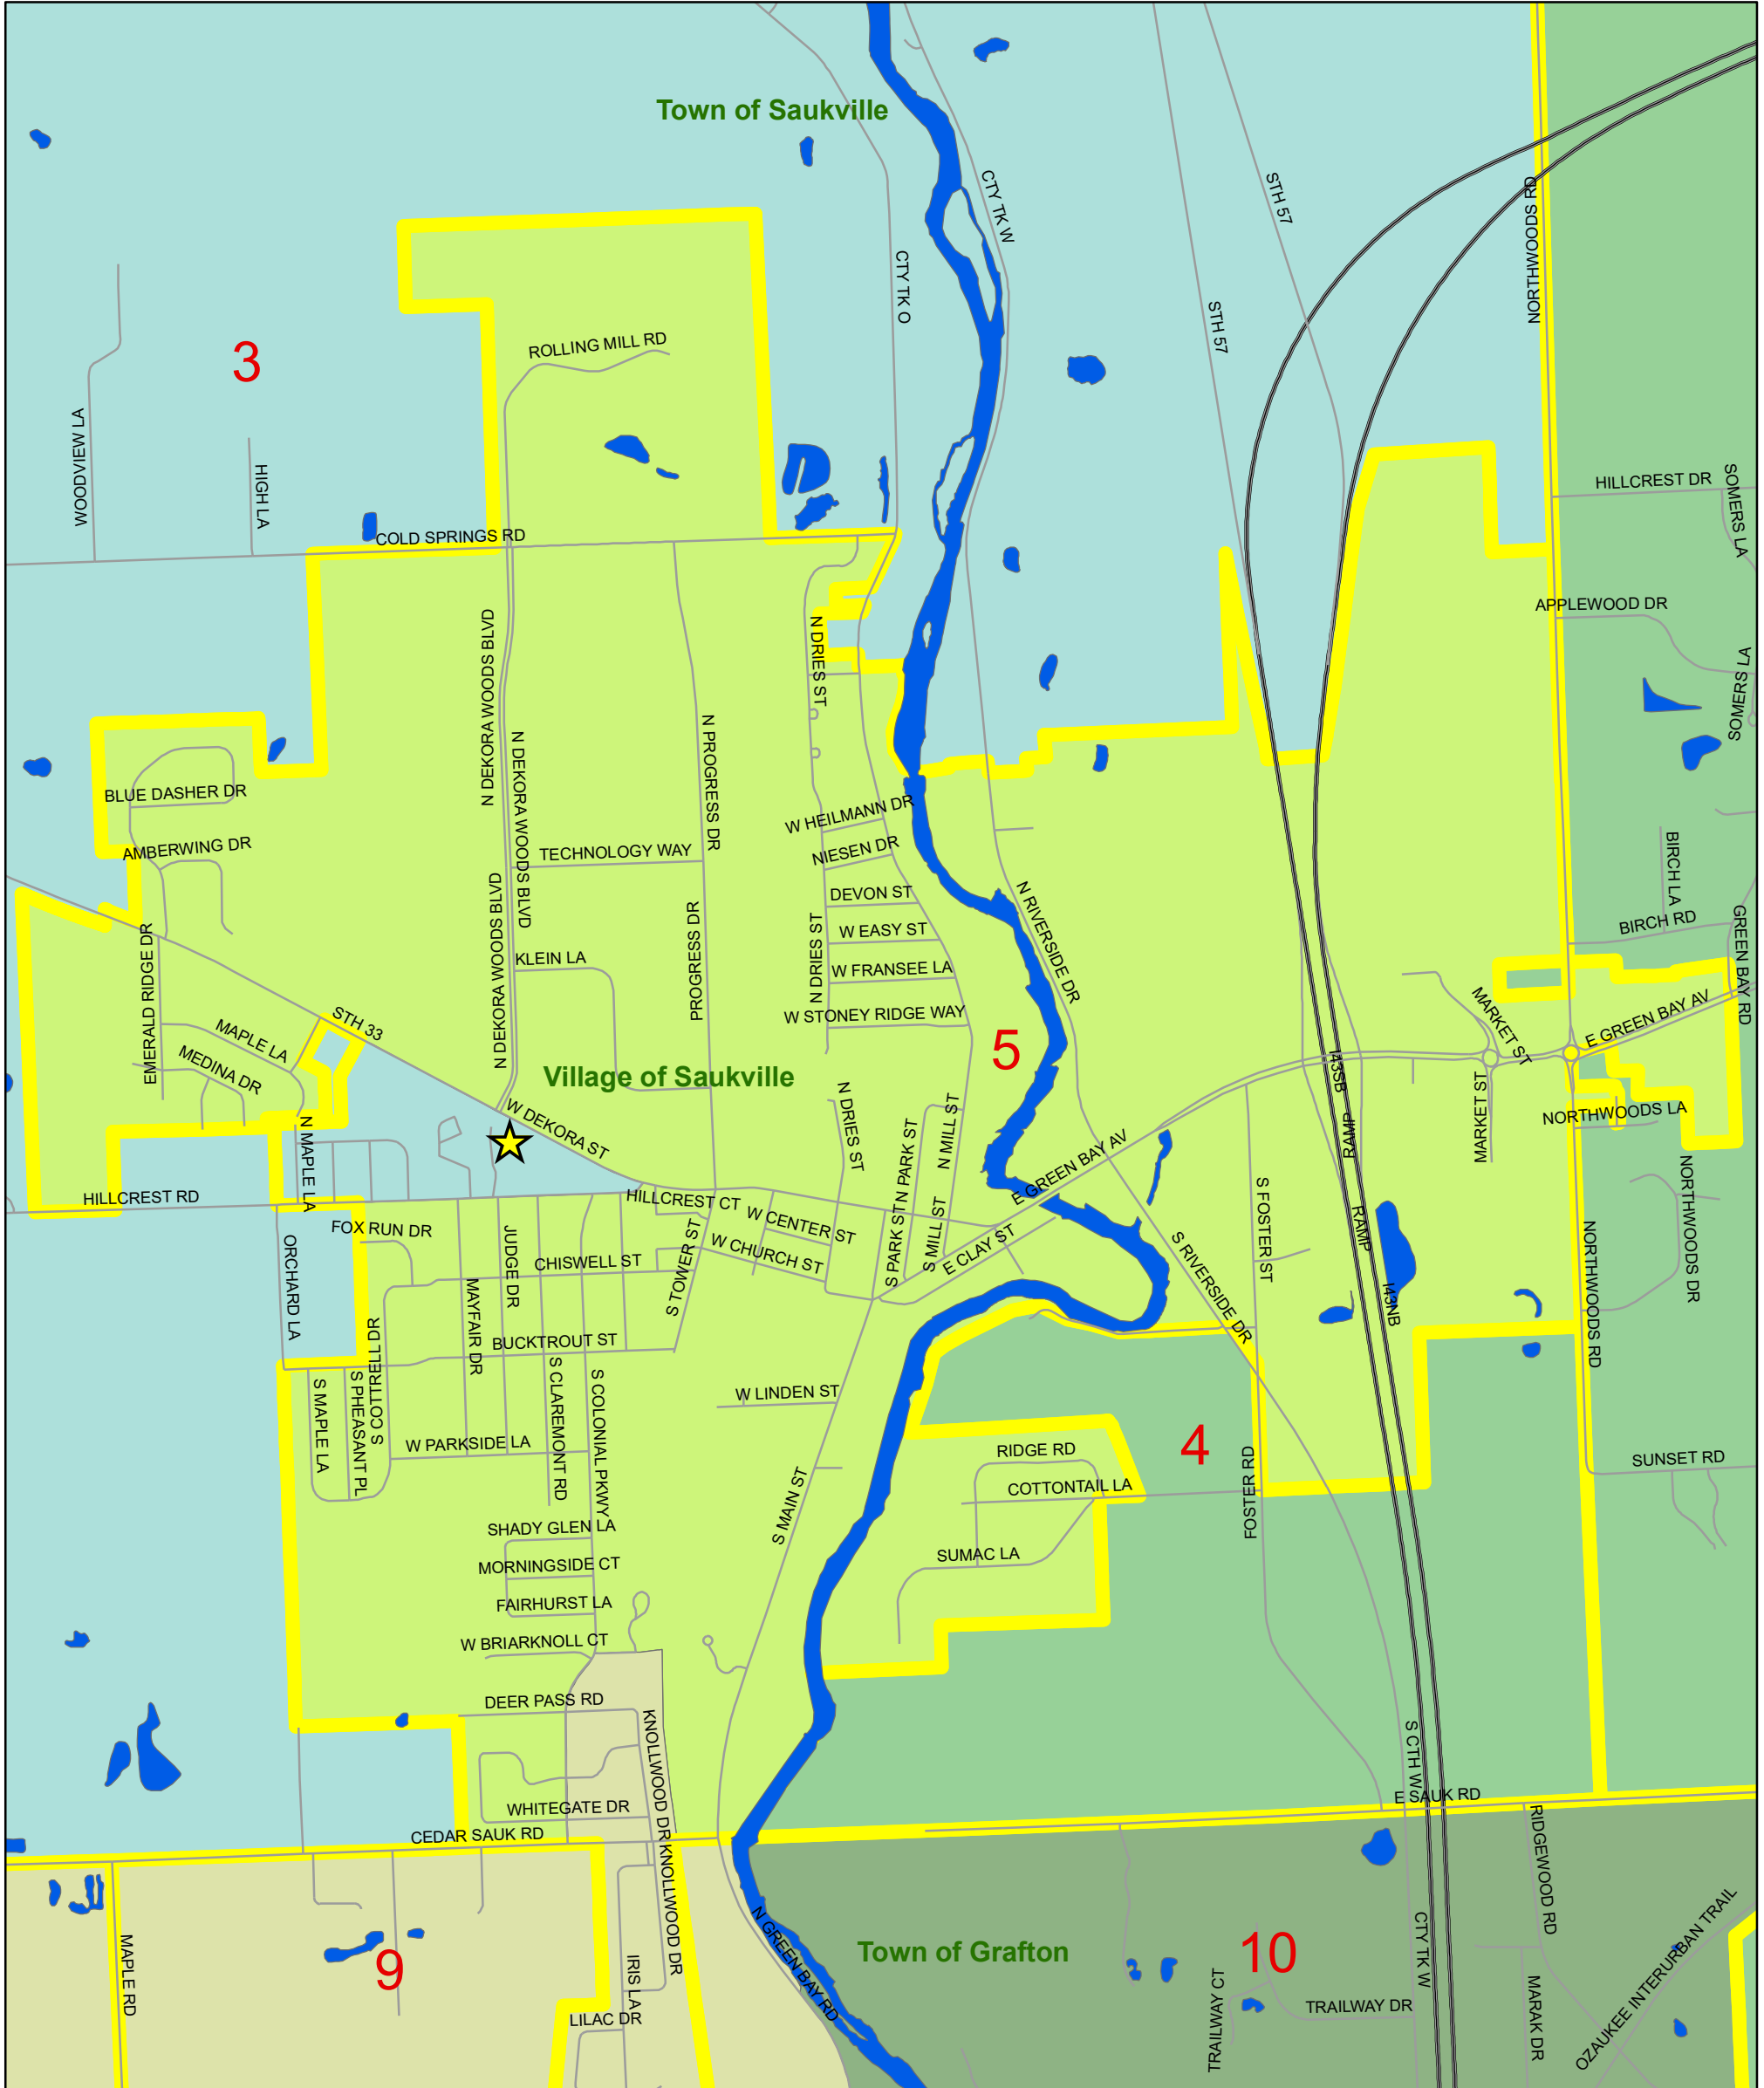

Supervisory District 5

District 5
 Donald Clark
 624 Deer Pass Rd
 Saukville

Legend

-  Polling Locations
-  Civil Divisions

Proposed Supervisory District

 1	 18	 22	 3	 8
 10	 19	 23	 4	 9
 11	 2	 24	 5	
 12	 16	 20	 25	 6
	 17	 21	 26	 7