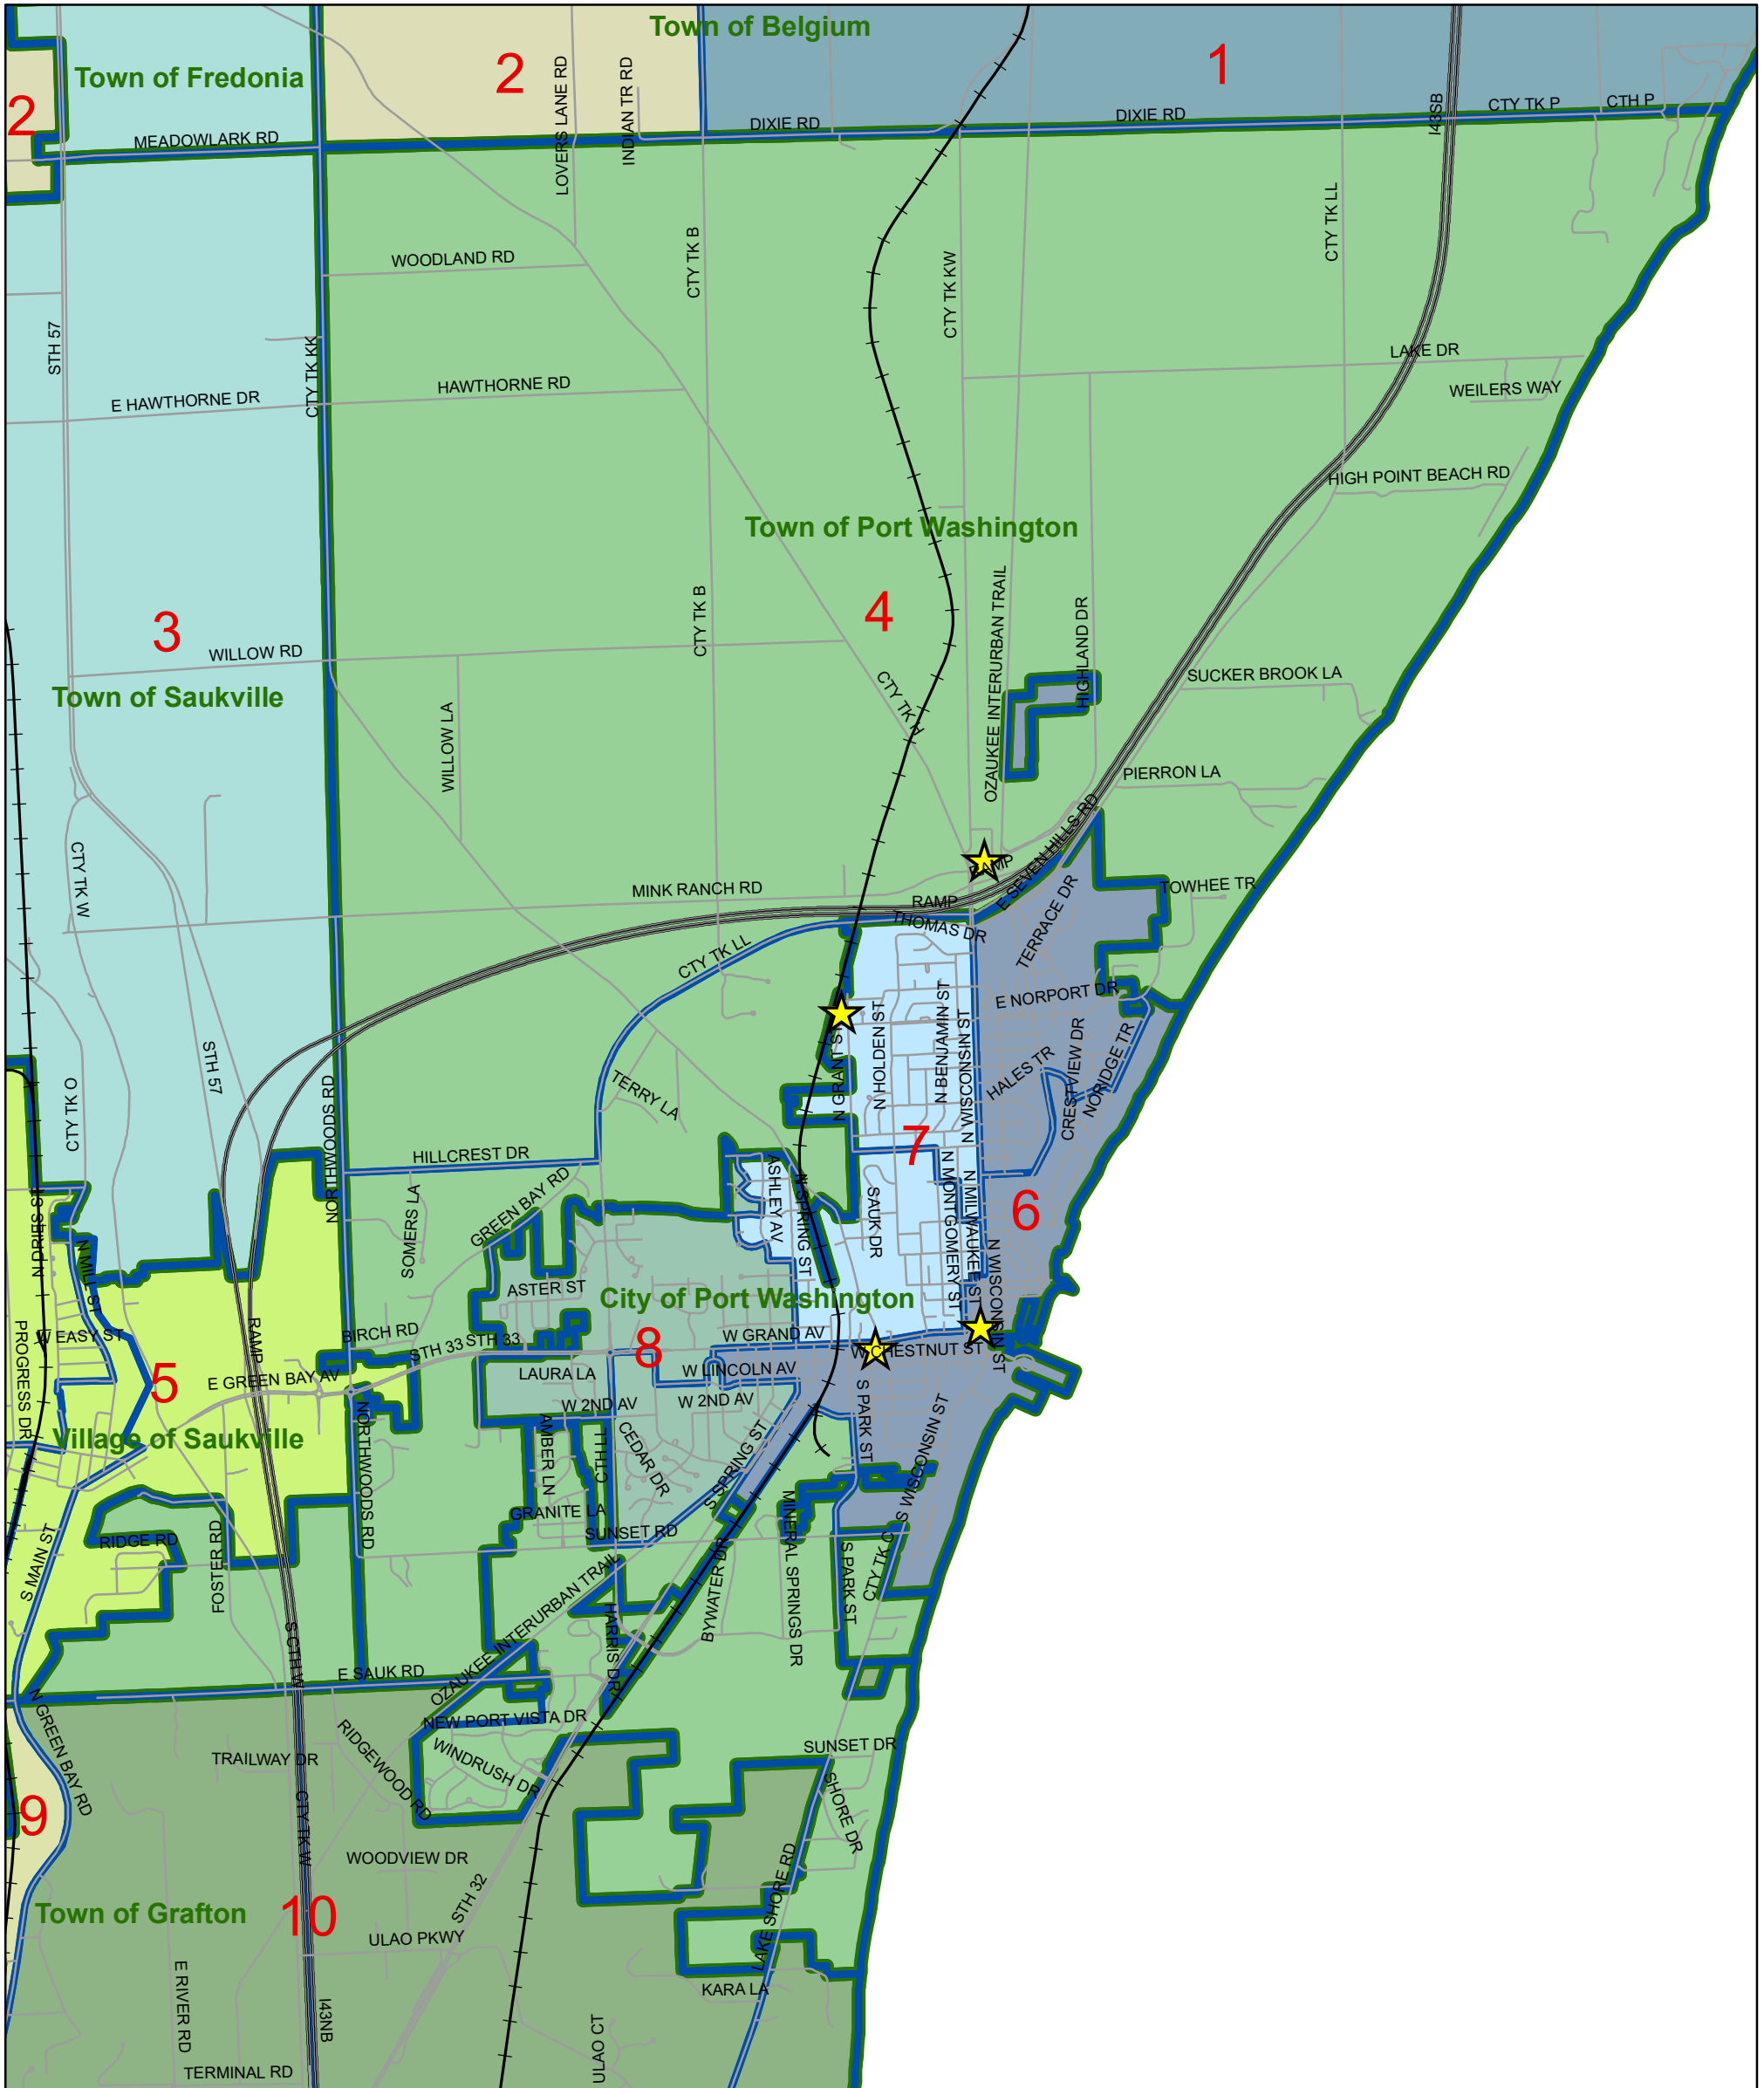

Supervisory District 4

District 4
Lee Schlenvogt
4250 CTH H
Port Washington

Legend

- Polling Locations
- Wards
- Civil Divisions

Supervisory District

1	13	18	22	3	8
10	14	19	23	4	9
11	15	2	24	5	
12	16	20	25	6	
	17	21	26	7	