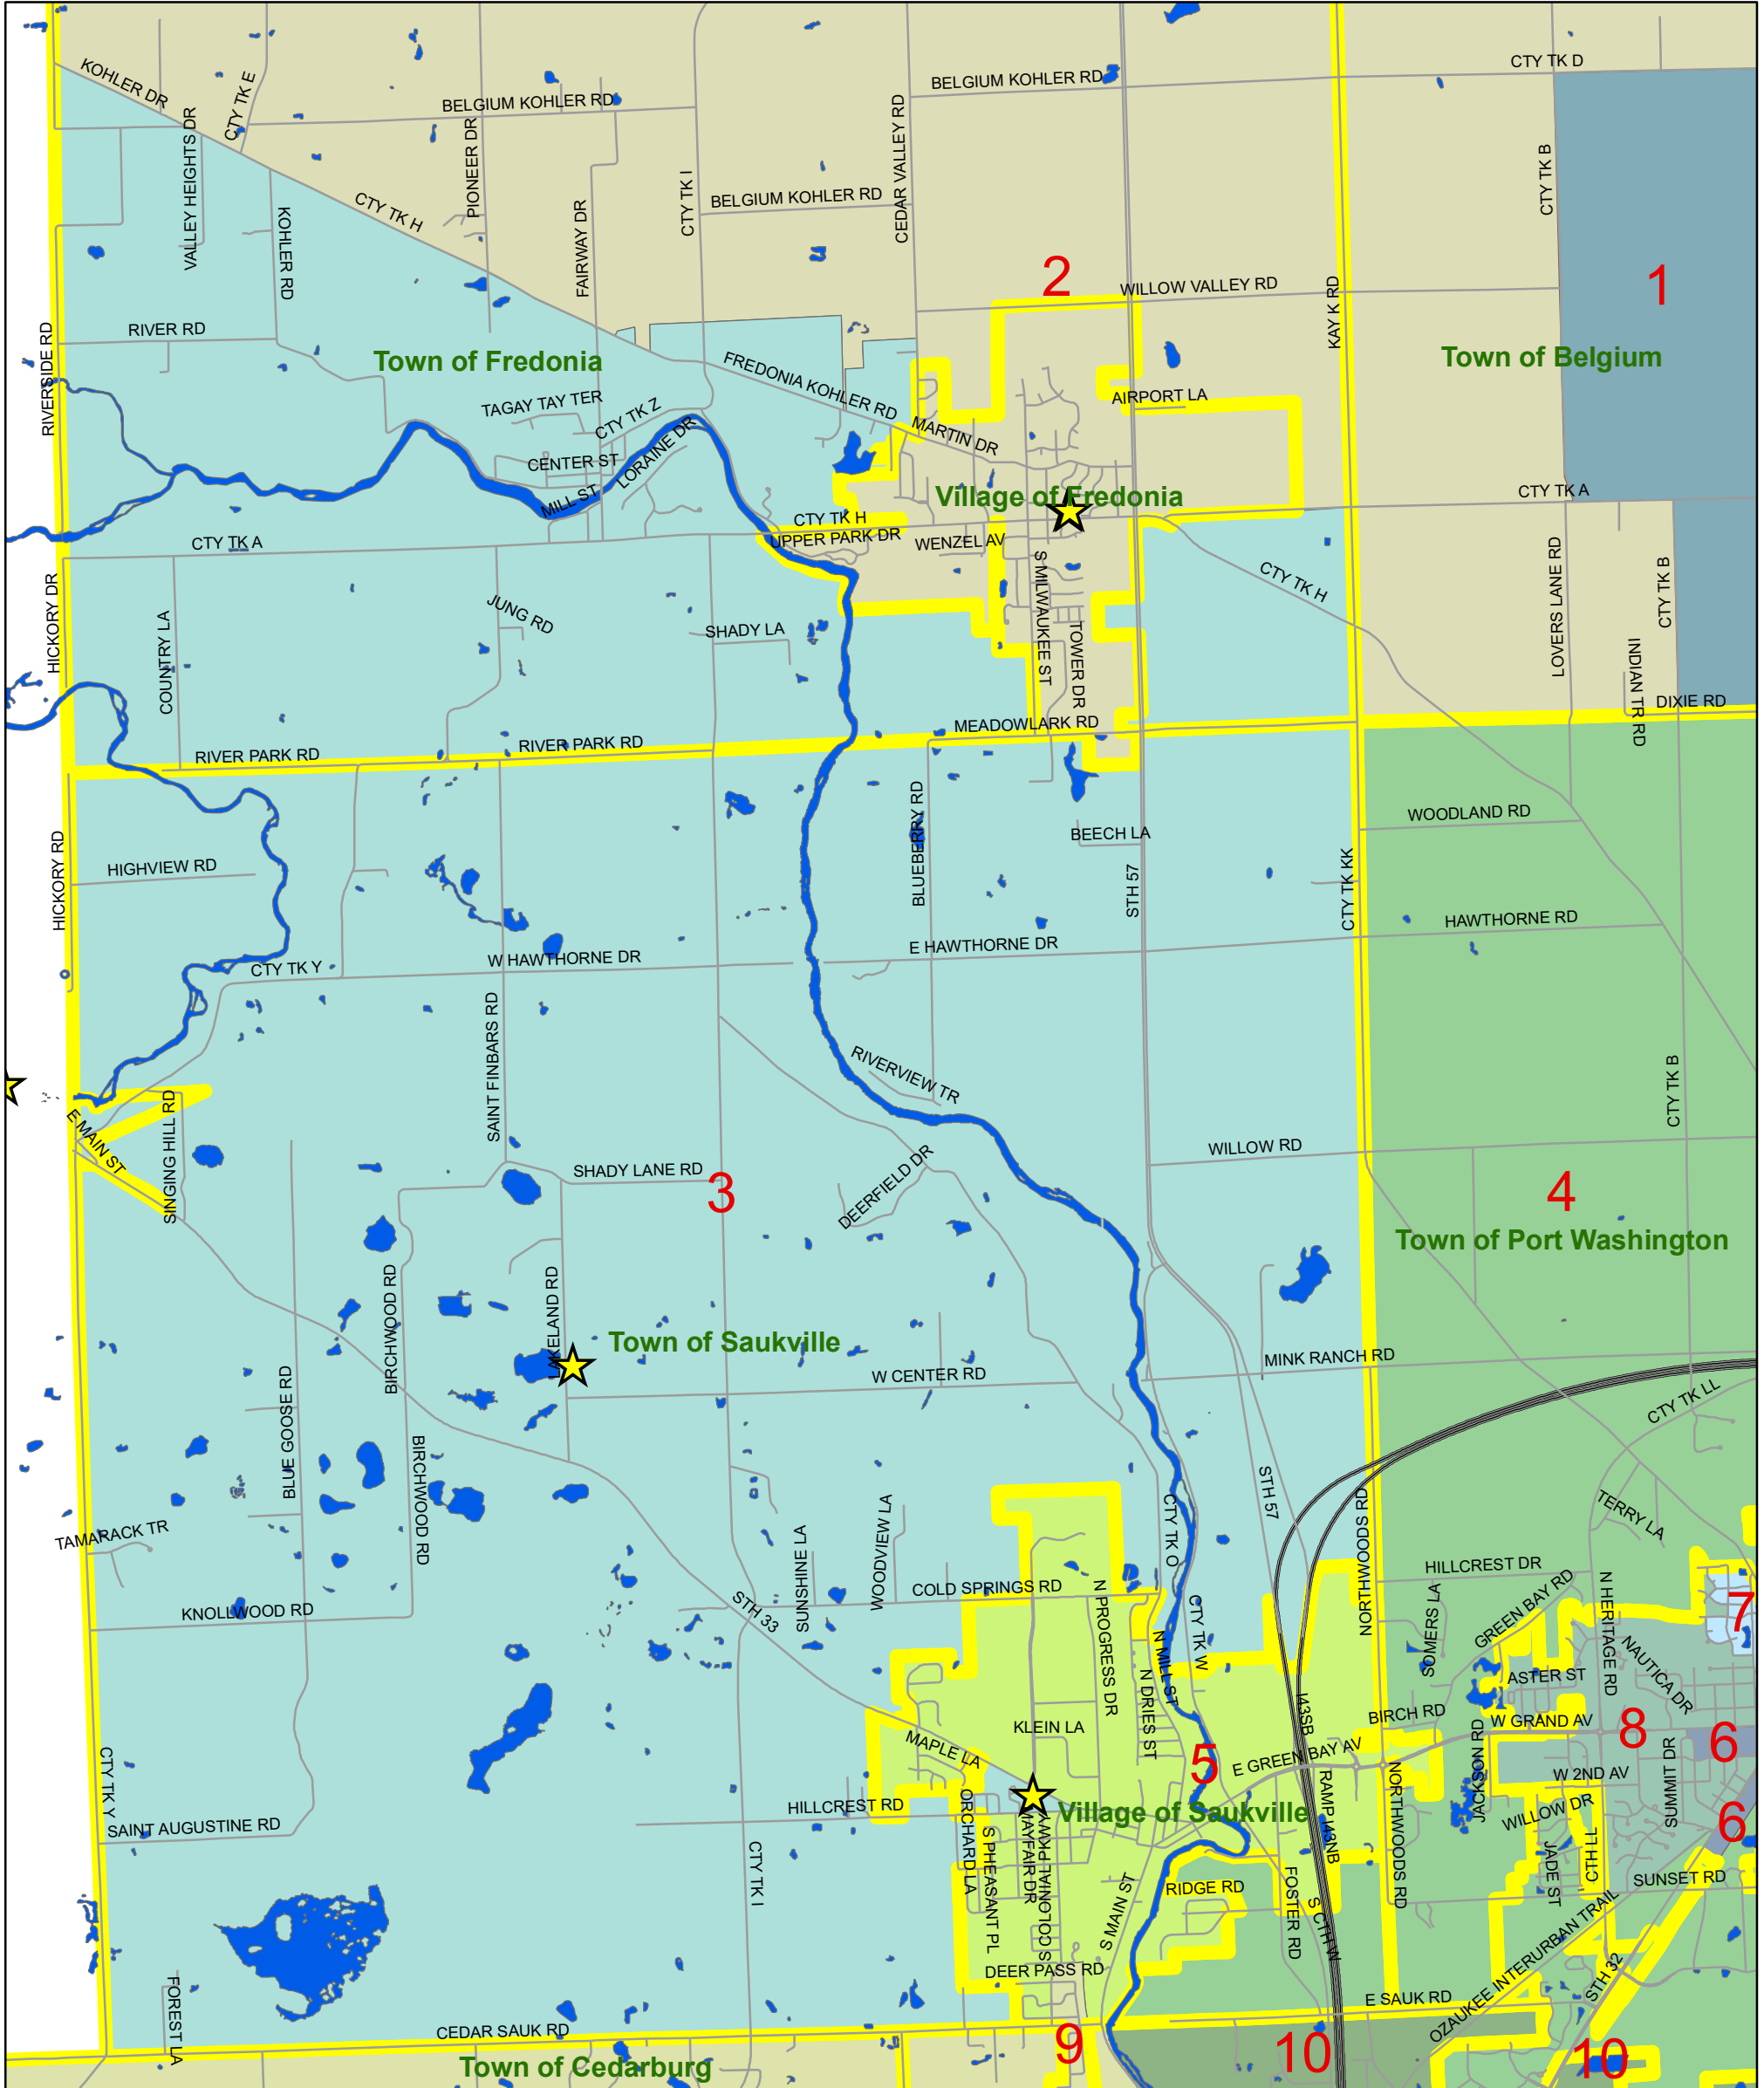

# Supervisory District 3

District 3  
Barbara Jobs  
4474 CTH I  
Saukville

### Legend

- Polling Locations
- Civil Divisions

#### Proposed Supervisory District

1	18	22	3	8
10	19	23	4	9
11	2	24	5	6
12	16	20	25	7
	17	21	26	