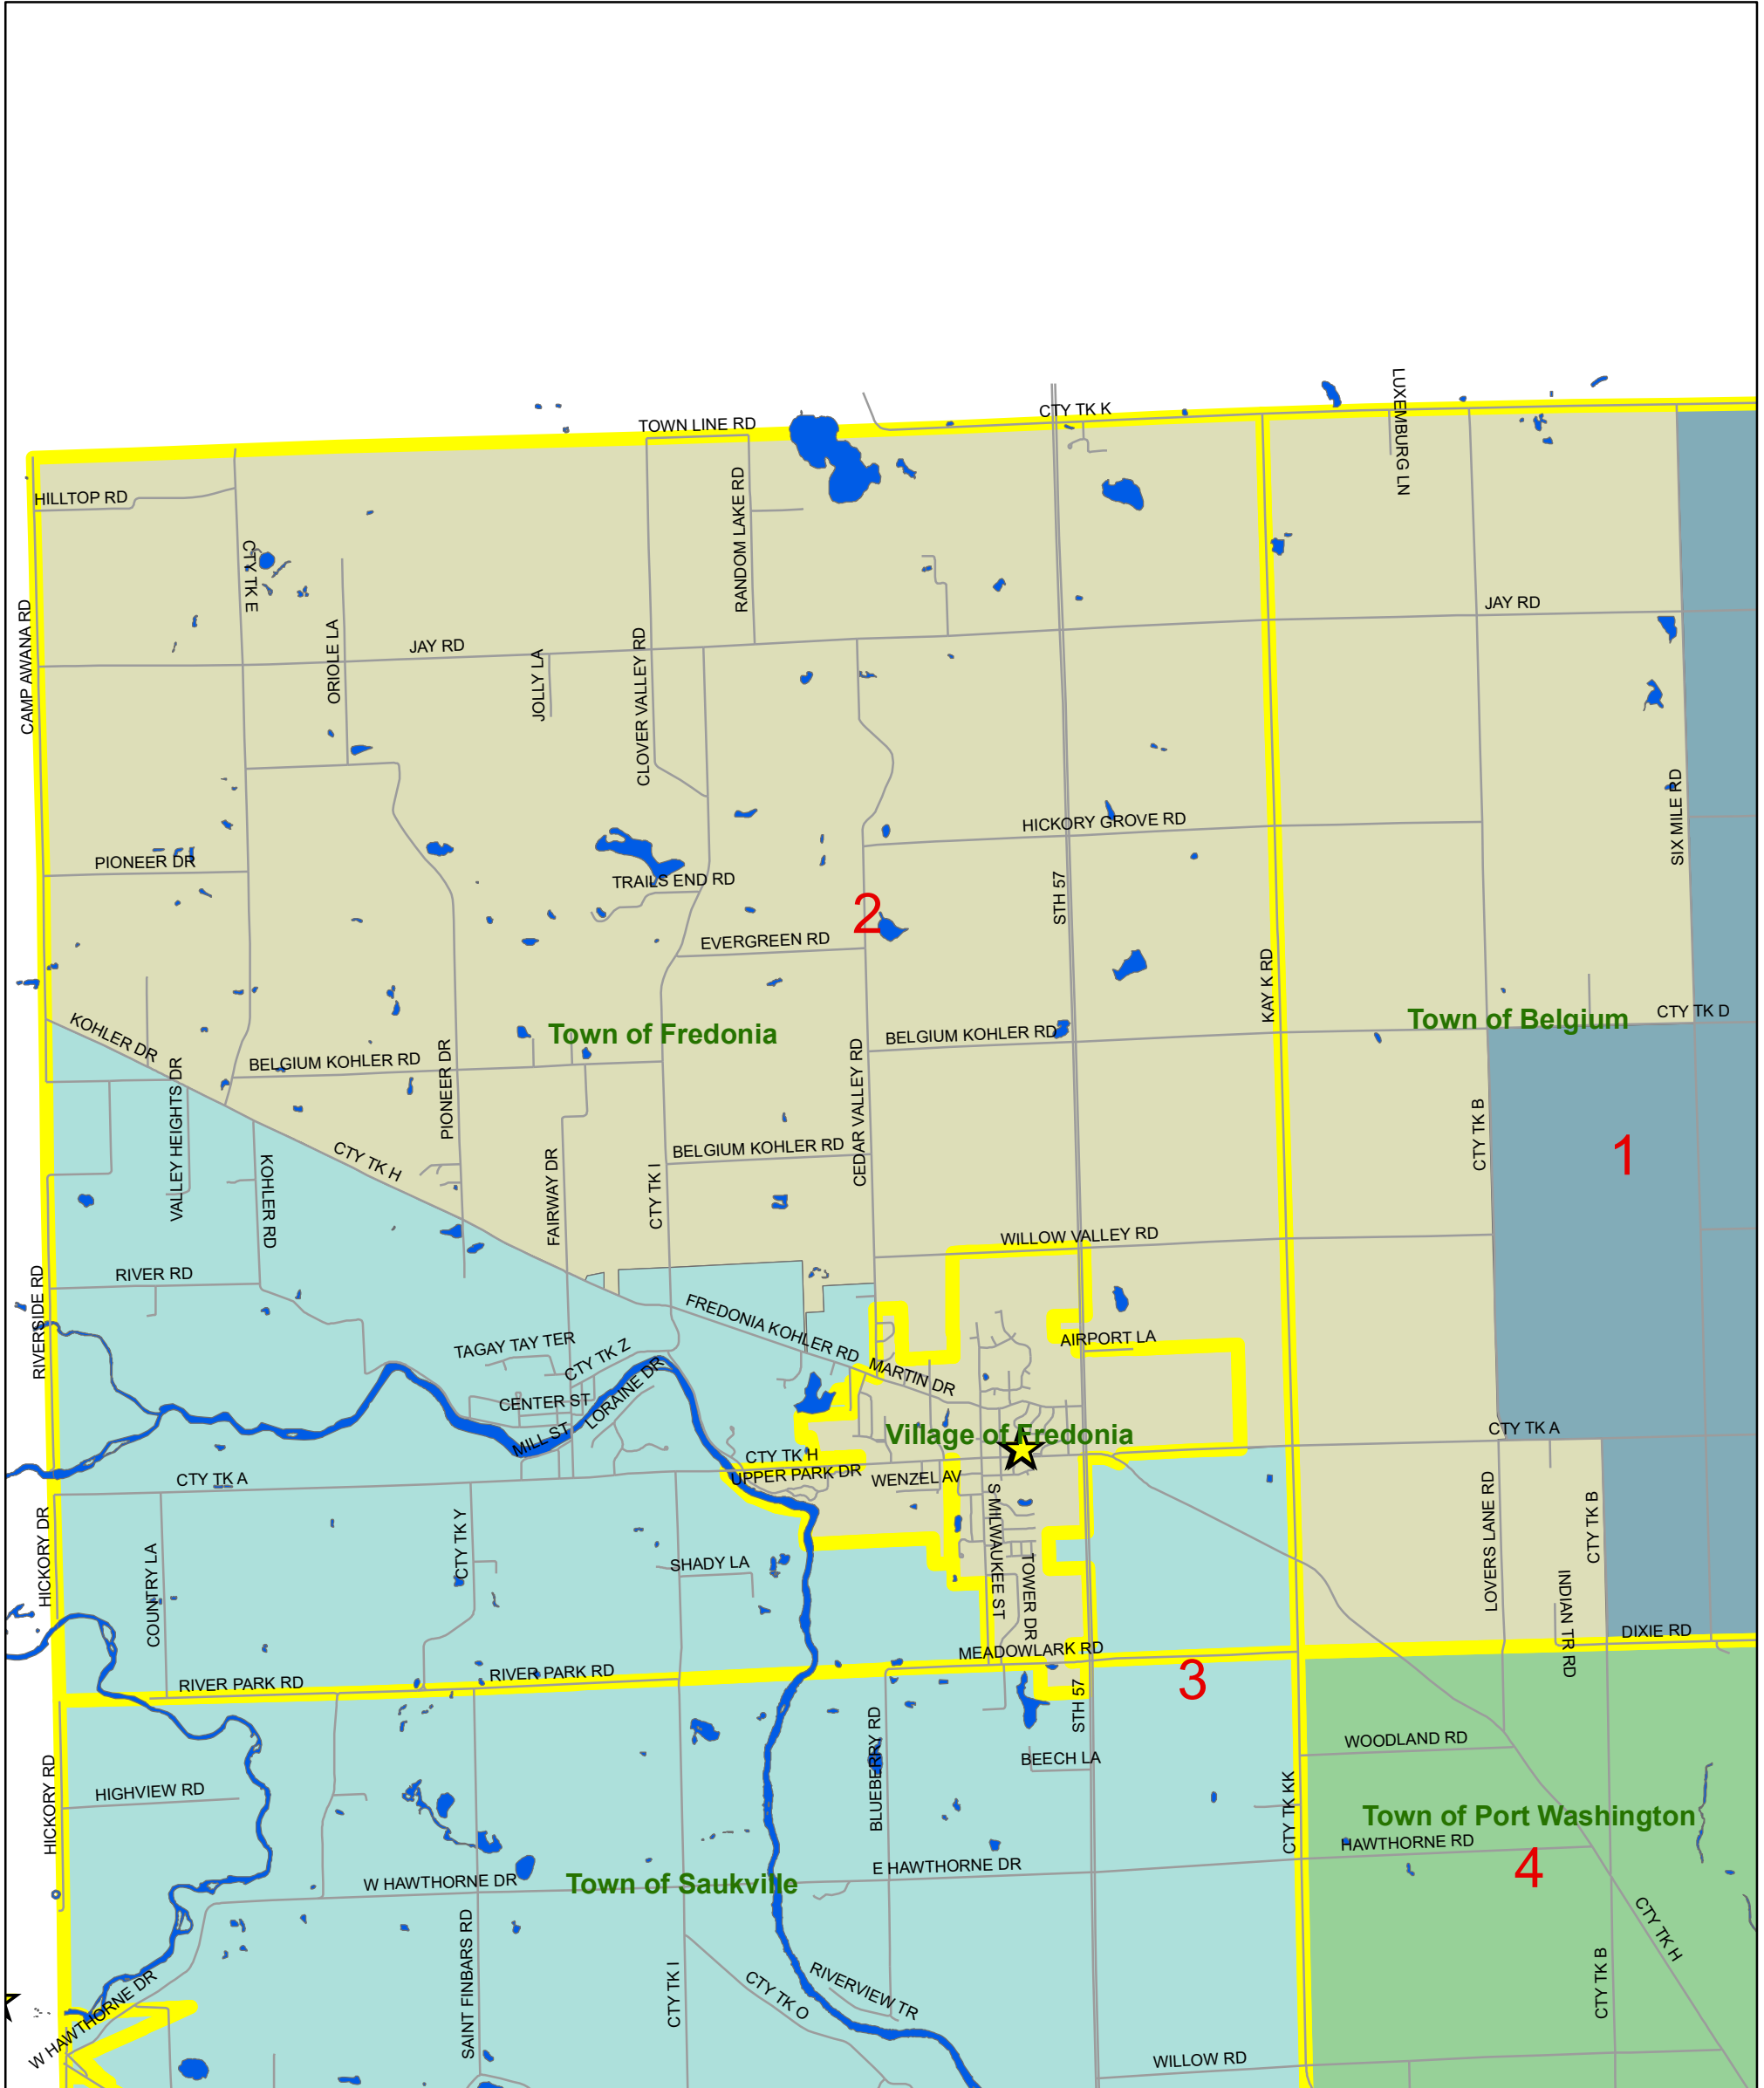

Supervisory District 2

District 2
 Joshua Hass
 223 N Wilson St
 Fredonia

Legend

-  Polling Locations
-  Civil Divisions

Proposed Supervisory District

 1	 13	 18	 22	 3	 8
 10	 14	 19	 23	 4	 9
 11	 15	 2	 24	 5	 6
 12	 16	 20	 25	 7	 26