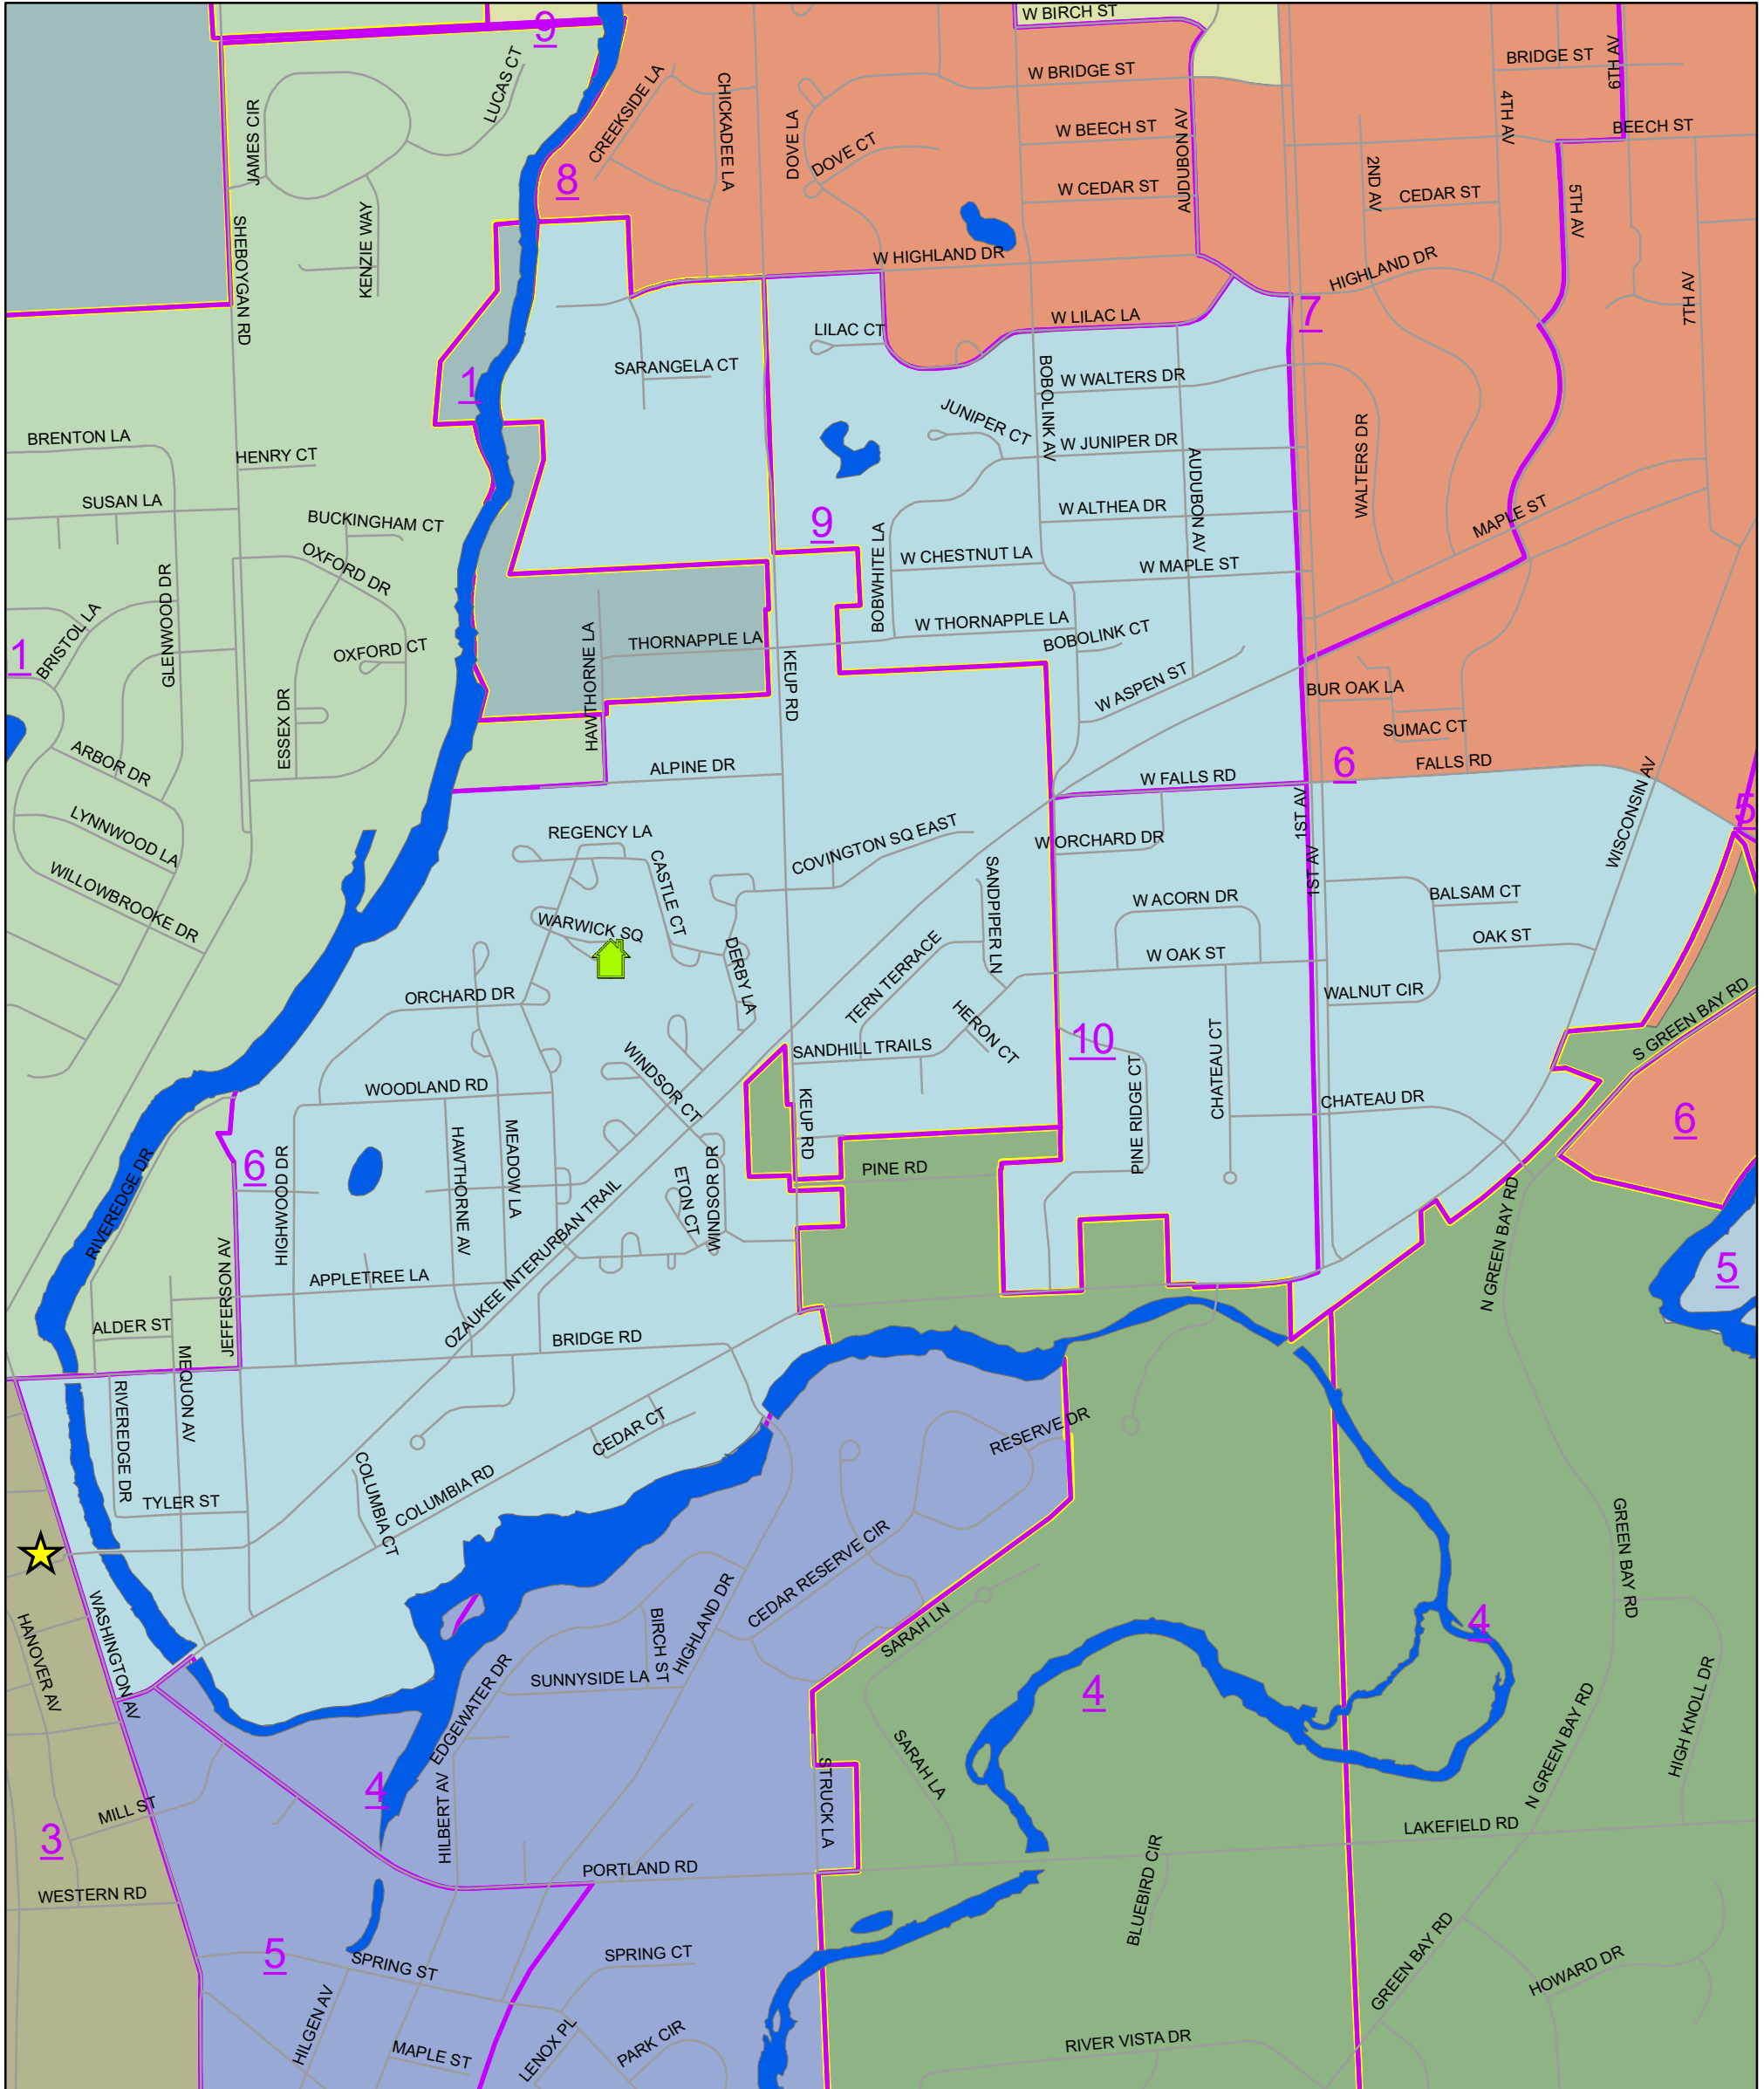

Proposed Supervisory District 15

District 15
 Kathlyn Geracie
 N84W5445 Warwick Sq
 Cedarburg

Legend

- ★ Polling Locations
- # Existing Wards
- Civil Divisions
- 🏠 Supervisor Residence

Proposed Supervisory District					
1	2	3	4	5	6
7	8	9	10	11	12
13	14	15	16	17	18
19	20	21	22	23	24
25	26	27	28	29	30