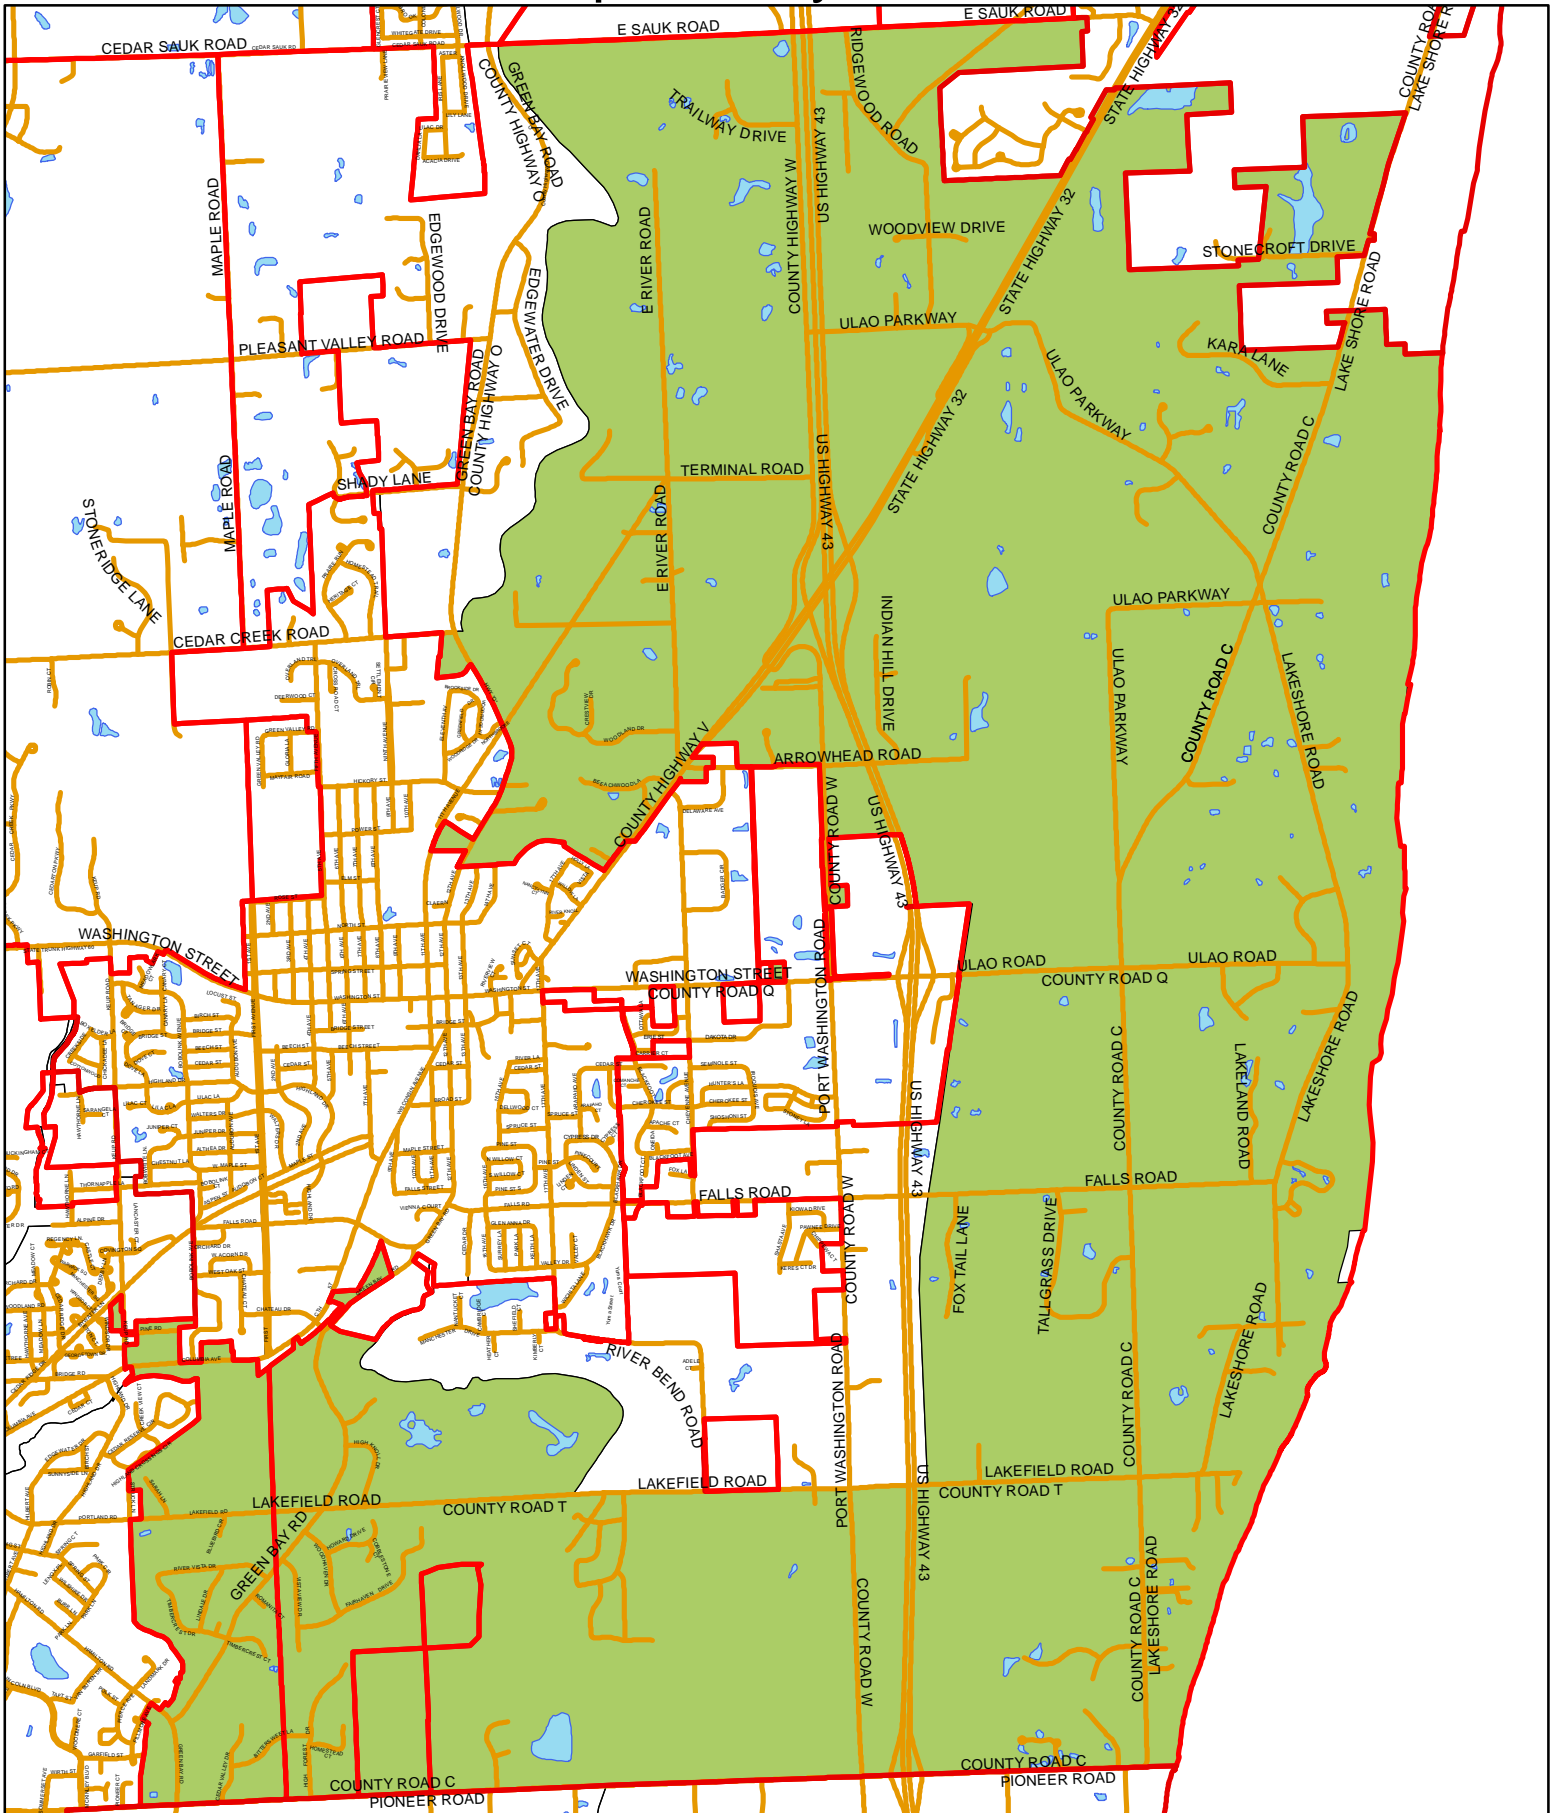

2012 Supervisory District No. 10

Redistricting Approved by the Ozaukee County Board October 2011
 Created by The Ozaukee County Land Information Office

- Municipal Boundary
- Supervisory District
- Wetlands
- Roads