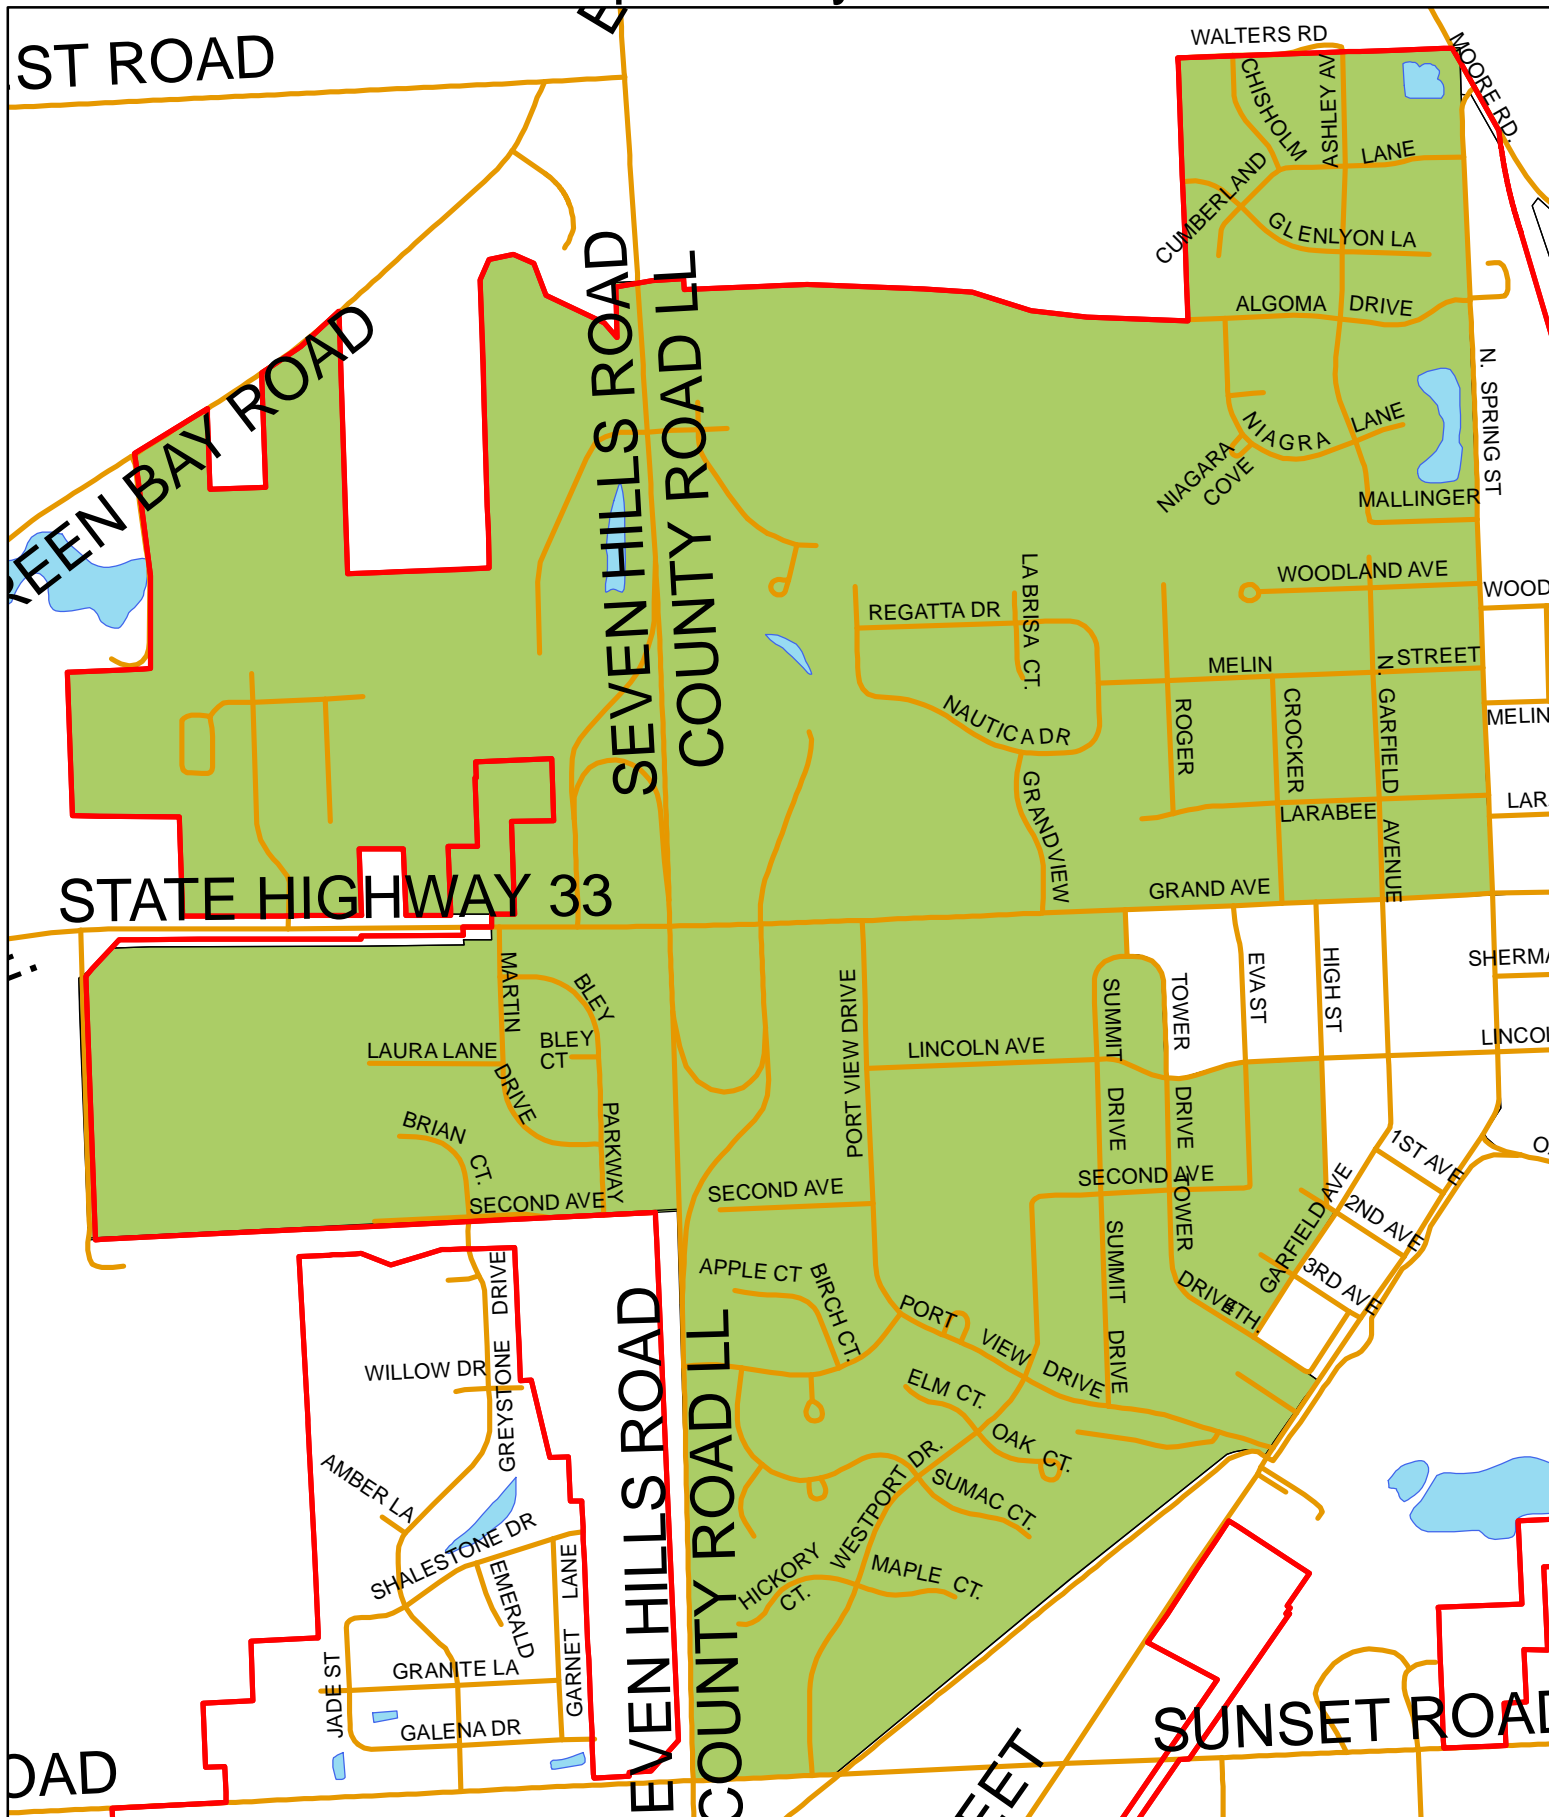

# 2012 Supervisory District No. 8

Redistricting Approved by the Ozaukee County Board October 2011  
 Created by The Ozaukee County Land Information Office

- Municipal Boundary
- Supervisory District
- Wetlands
- Roads