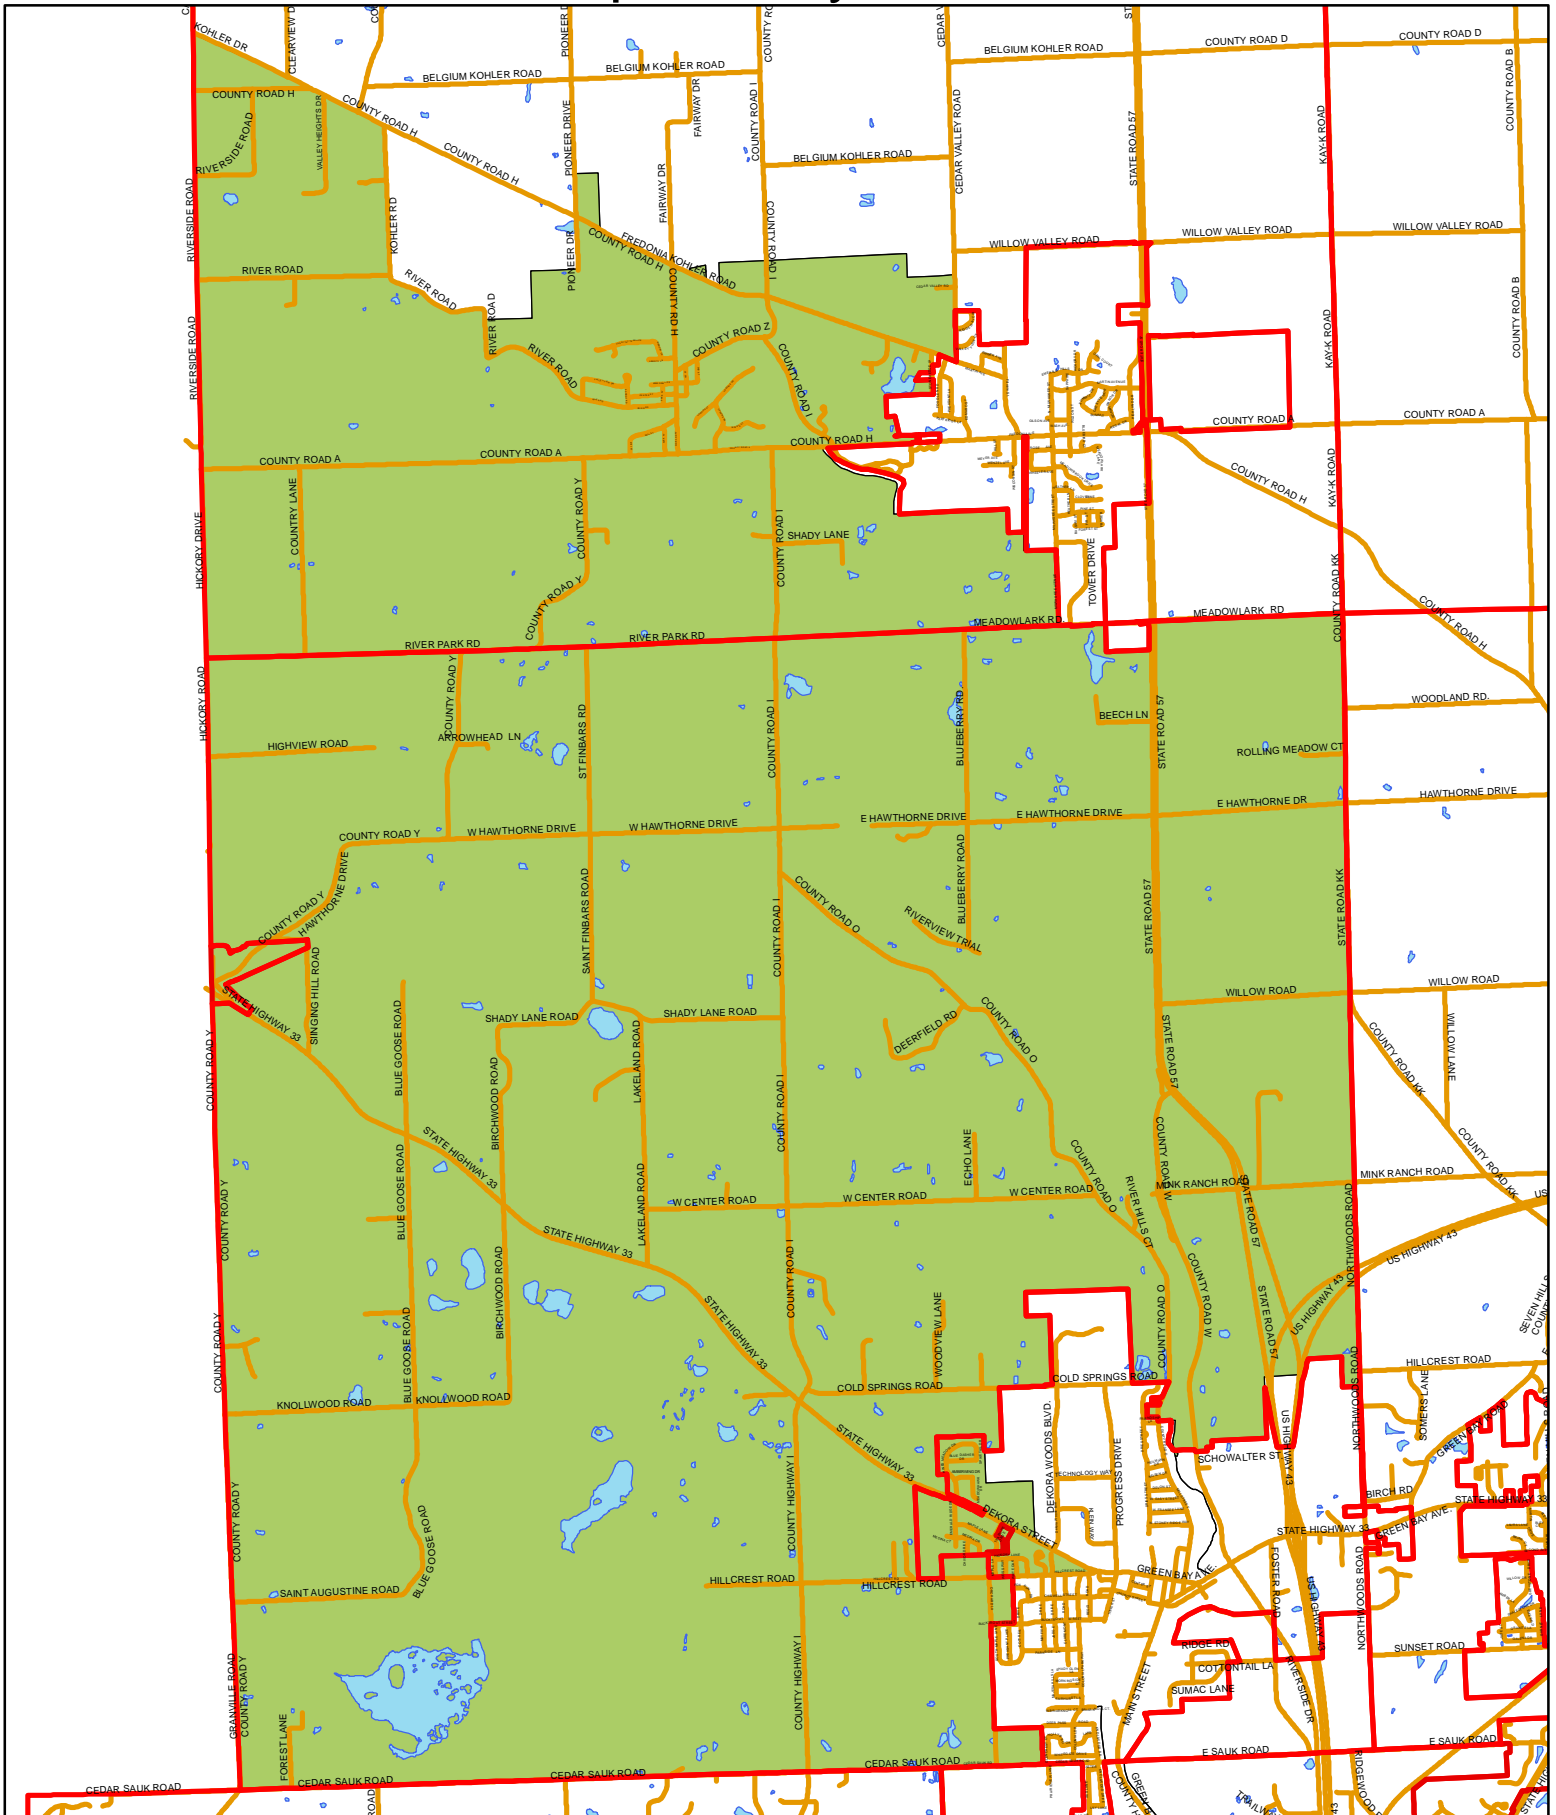

# 2012 Supervisory District No. 3

Redistricting Approved by the Ozaukee County Board October 2011  
 Created by The Ozaukee County Land Information Office

- Municipal Boundary
- Supervisory District
- Wetlands
- Roads