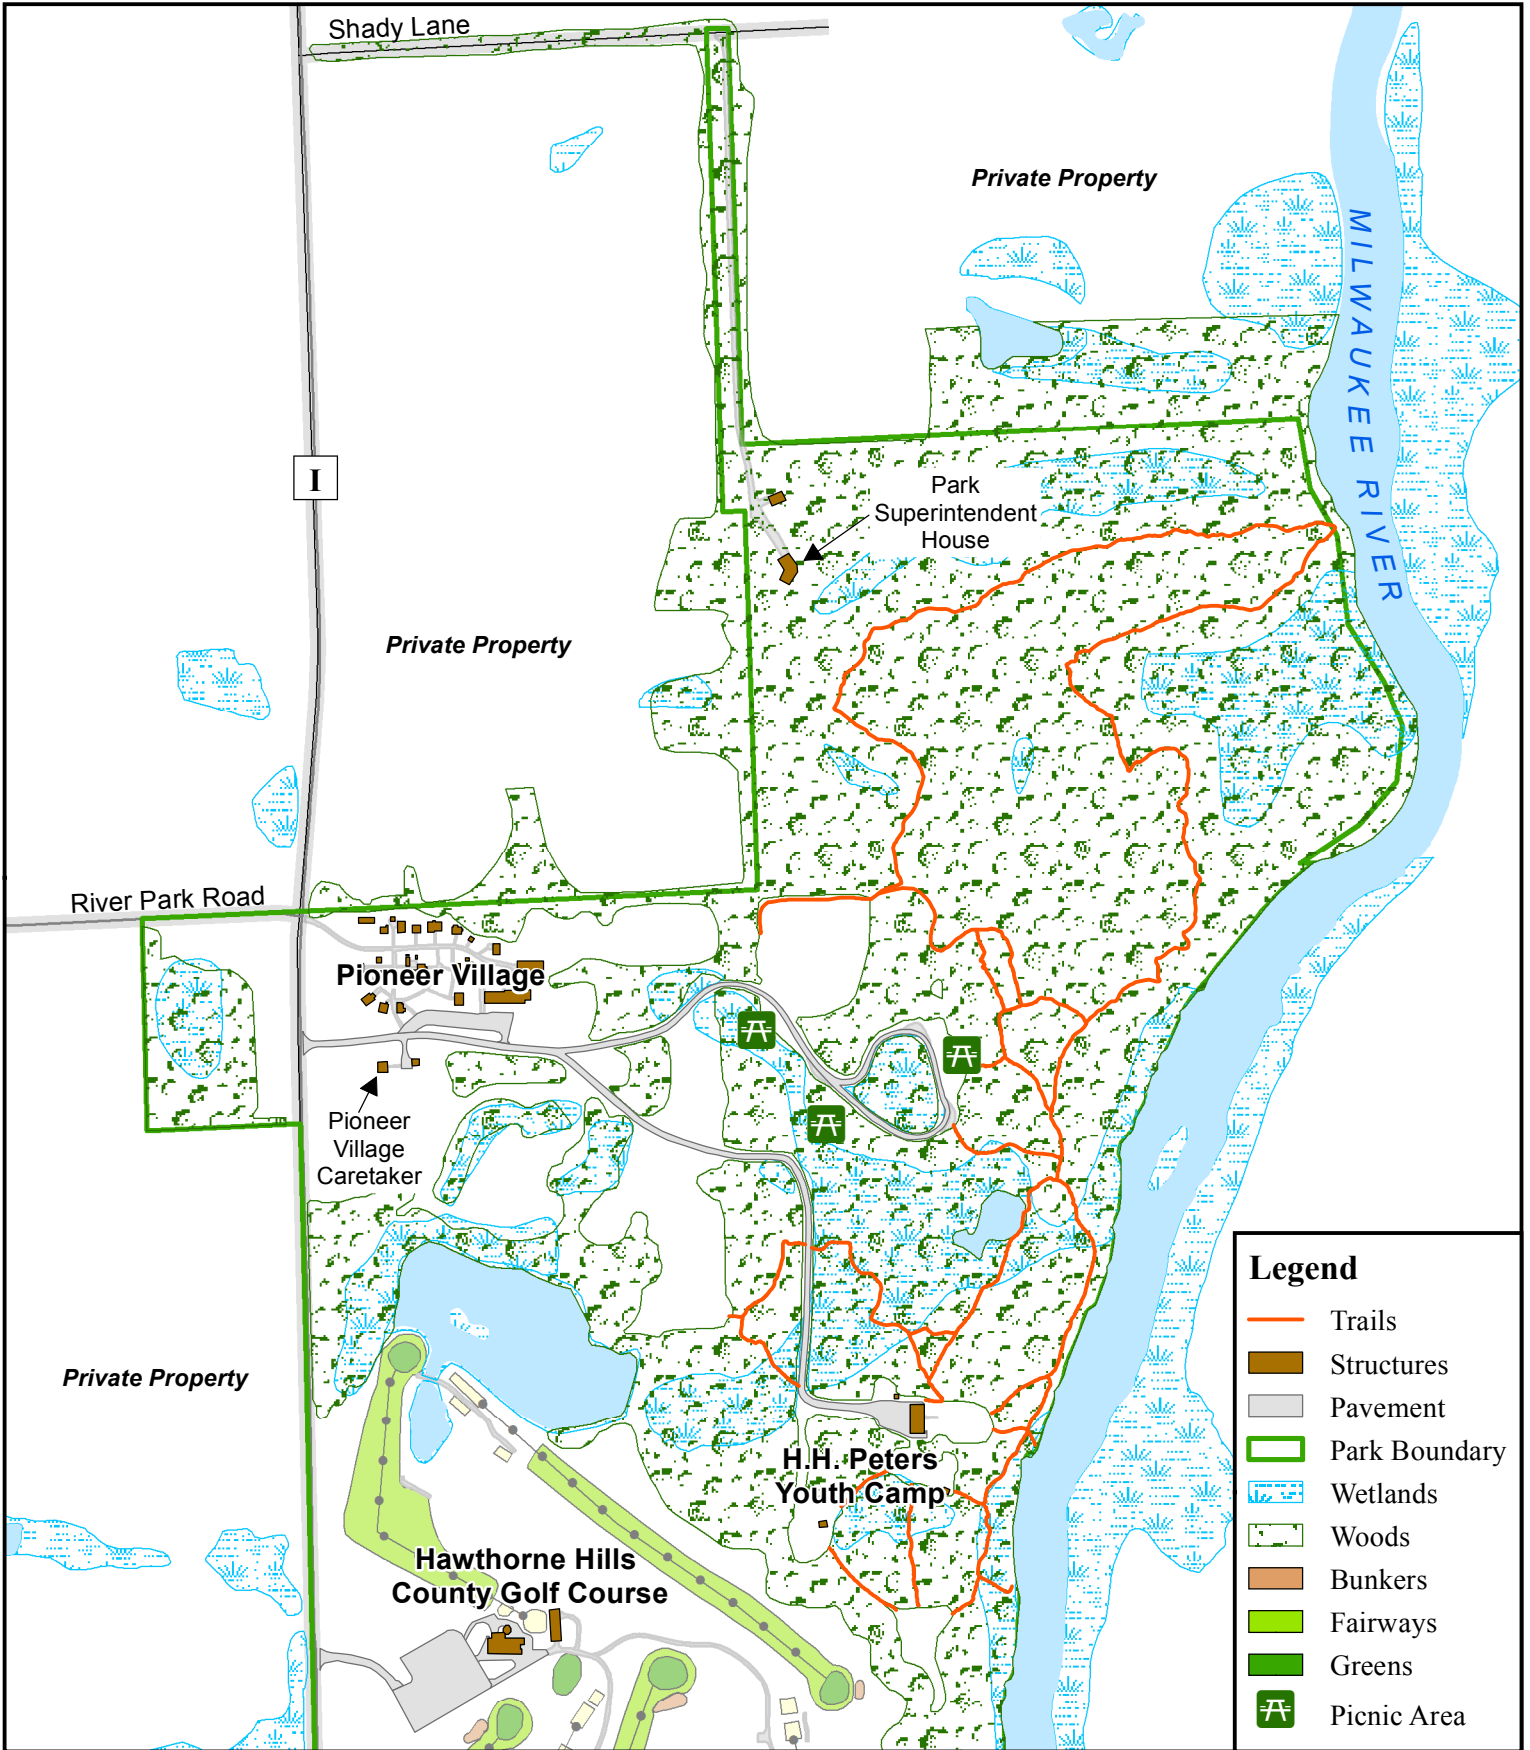

Hawthorne Hills County Park

Map Produced By:
 Ozaukee County Planning
 and Parks Department
 4/17/2018