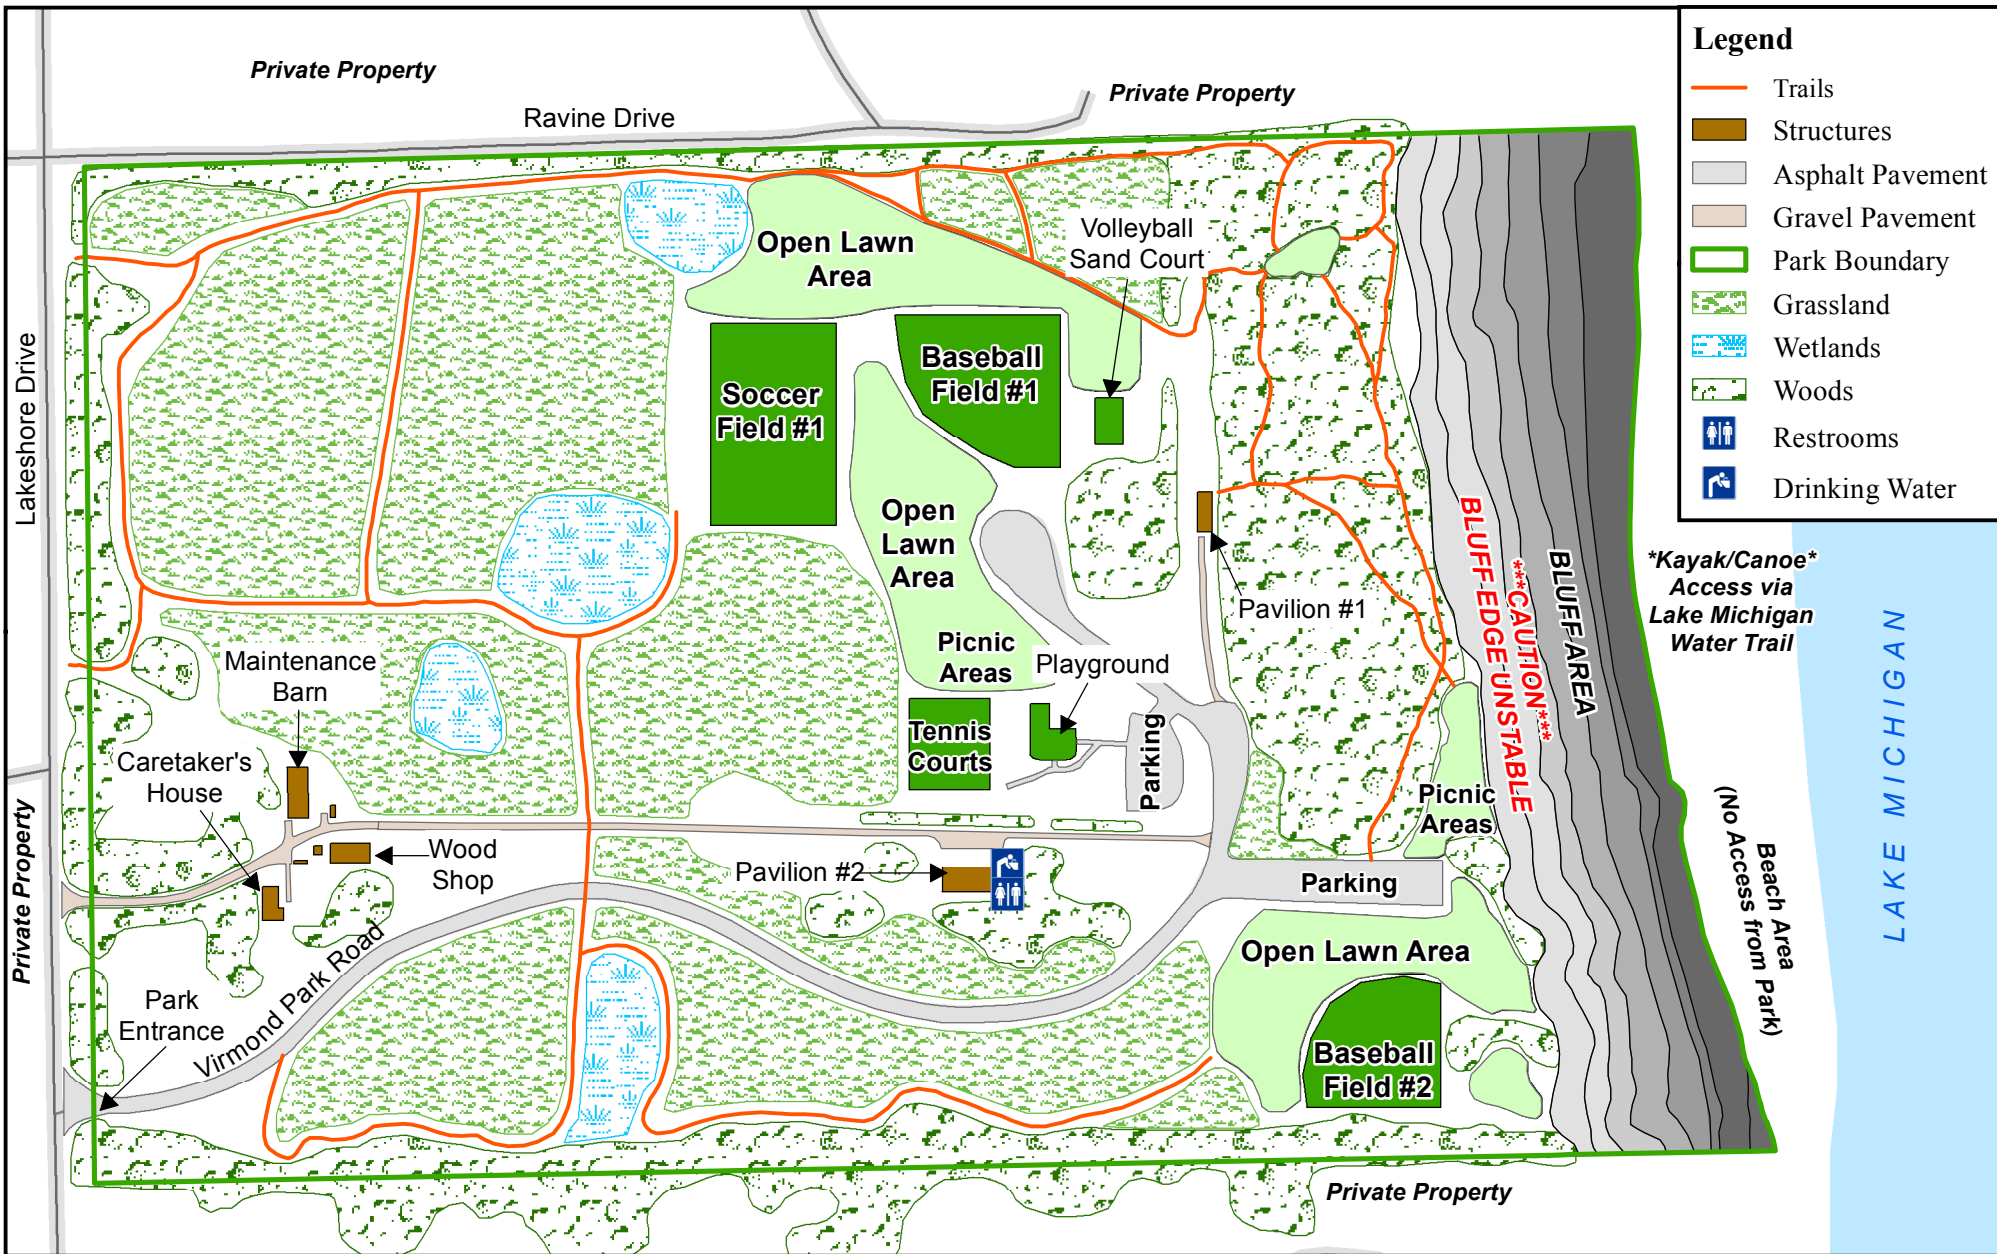

Virmond County Park

Legend	
	Trails
	Structures
	Asphalt Pavement
	Gravel Pavement
	Park Boundary
	Grassland
	Wetlands
	Woods
	Restrooms
	Drinking Water

Kayak/Canoe
Access via
Lake Michigan
Water Trail

Beach Area
(No Access from park)

LAKE MICHIGAN

Map Produced By:
Ozaukee County Planning and Parks Department
3/2/2018