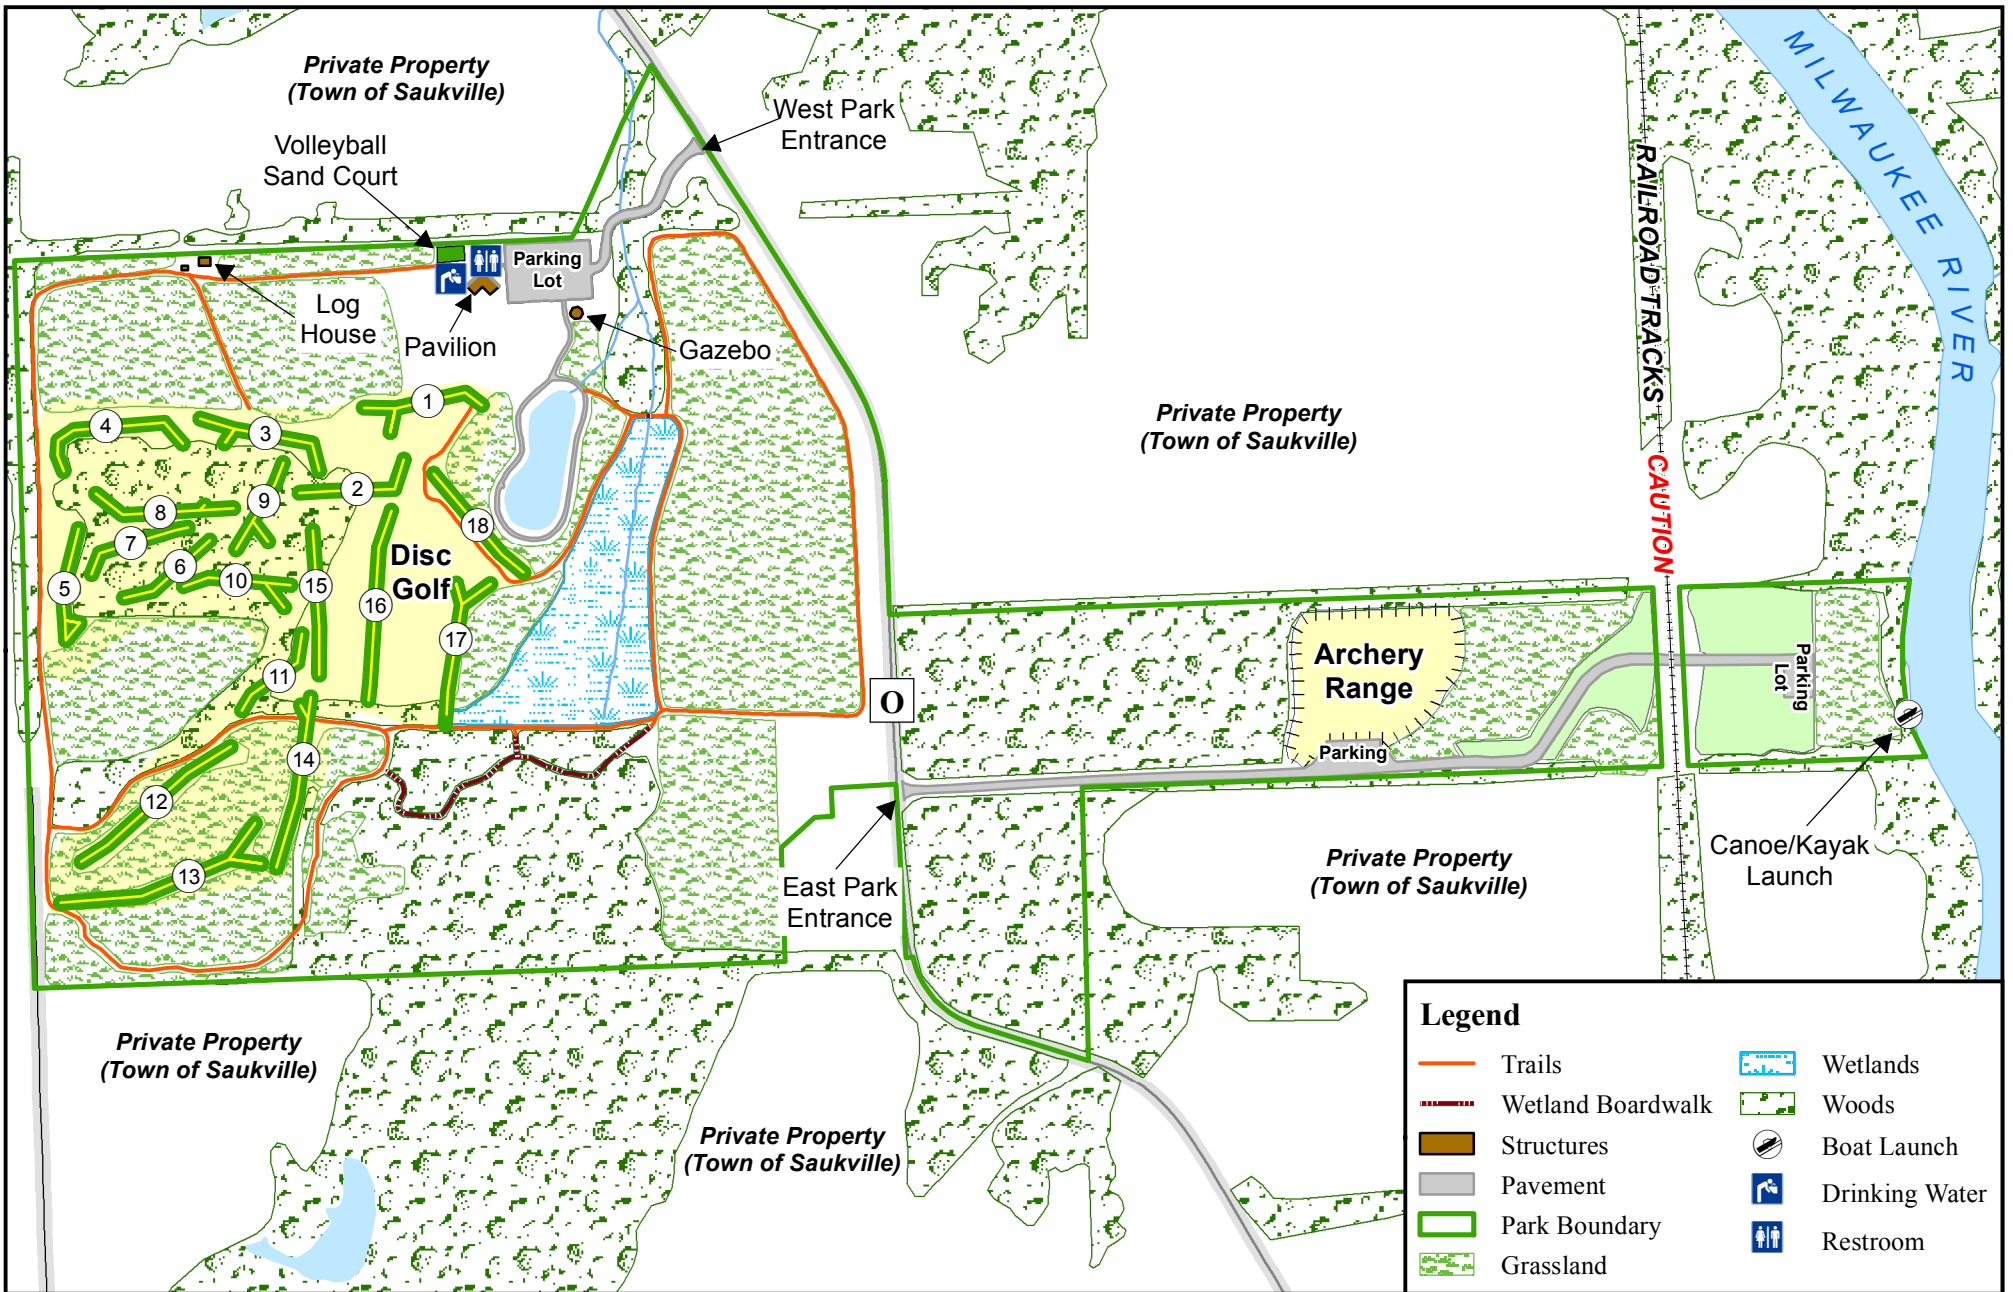

Tendick Nature County Park

Legend			
	Trails		Wetlands
	Wetland Boardwalk		Woods
	Structures		Boat Launch
	Pavement		Drinking Water
	Park Boundary		Restroom
	Grassland		

Map Produced By:
 Ozaukee County Planning and Parks Department
 3/2/2018