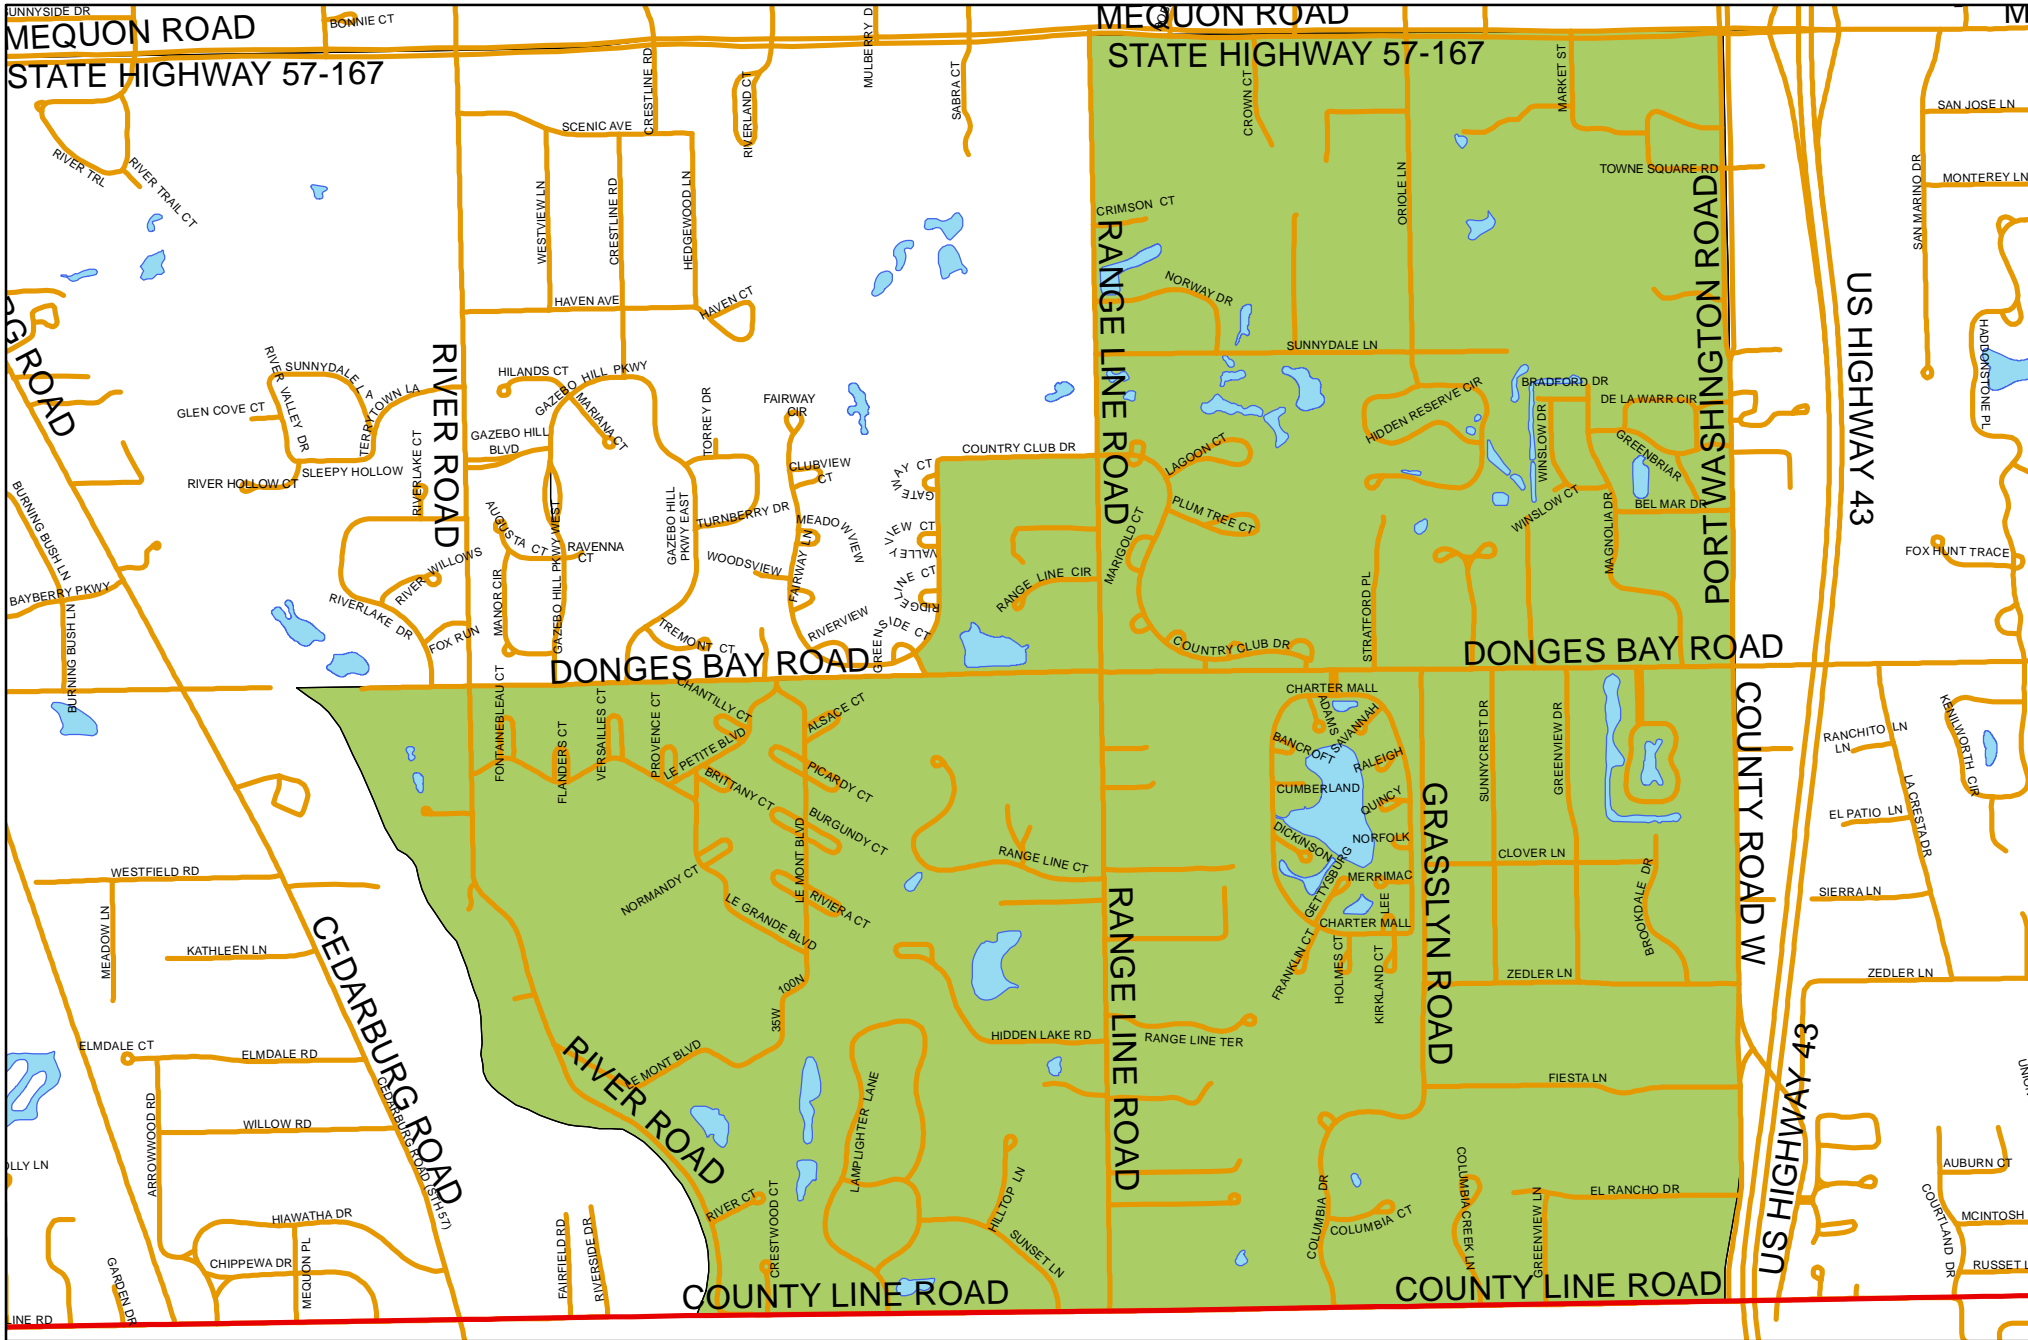

2012 Supervisory District No. 25

Redistricting Approved by the Ozaukee County Board October 2011
 Created by The Ozaukee County Land Information Office

-  Municipal Boundary
-  Supervisory District
-  Wetlands
-  Roads