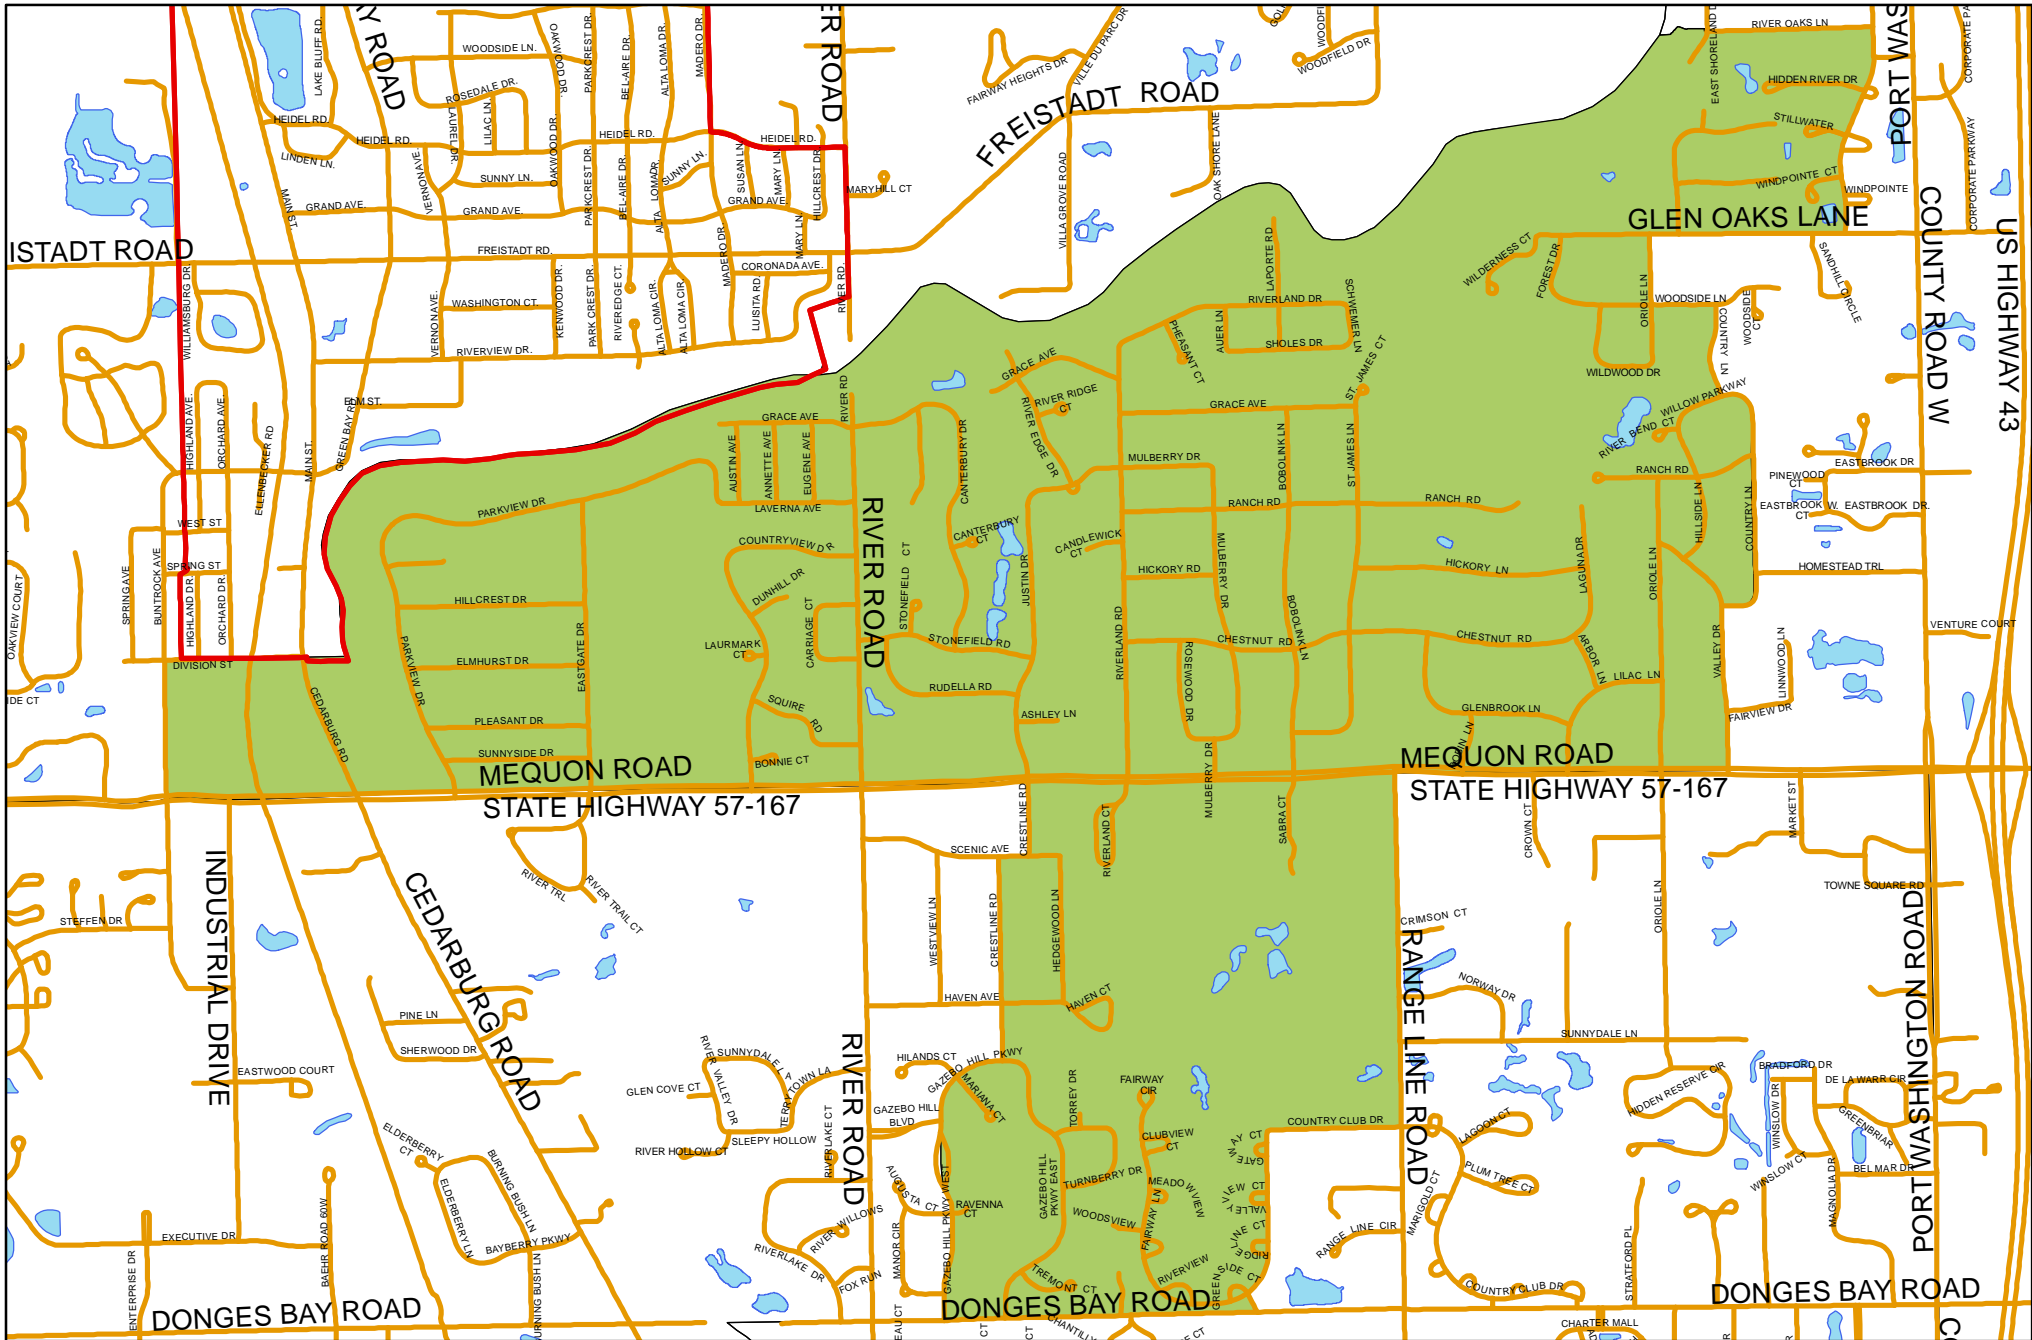

# 2012 Supervisory District No. 21

Redistricting Approved by the Ozaukee County Board October 2011  
 Created by The Ozaukee County Land Information Office

- Municipal Boundary
- Supervisory District
- Wetlands
- Roads