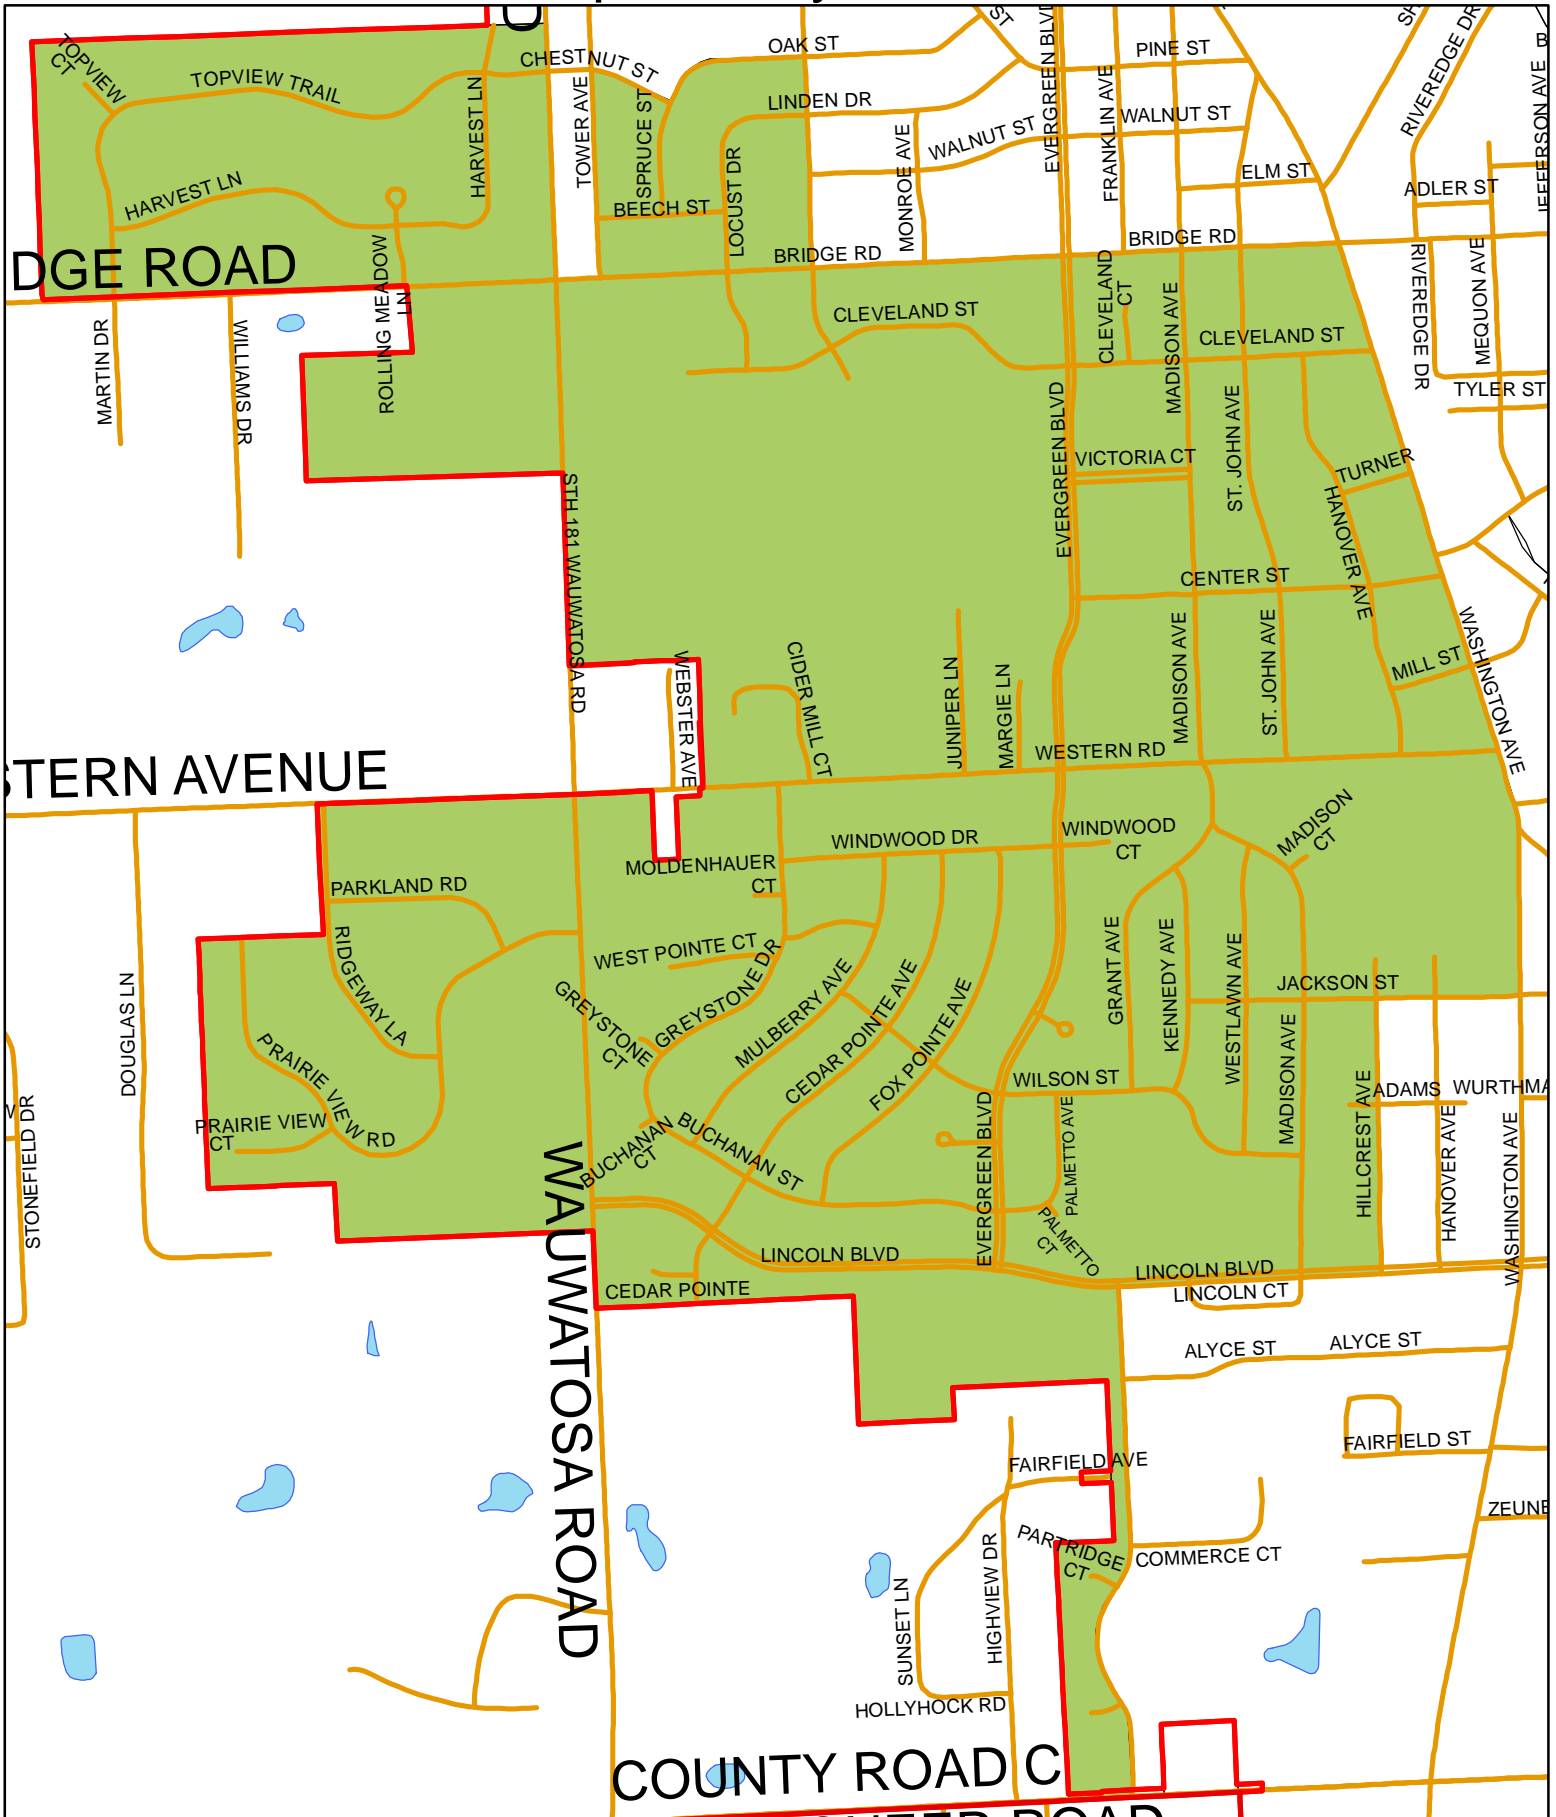

2012 Supervisory District No. 17

Redistricting Approved by the Ozaukee County Board October 2011
 Created by The Ozaukee County Land Information Office

- Municipal Boundary
- Supervisory District
- Wetlands
- Roads