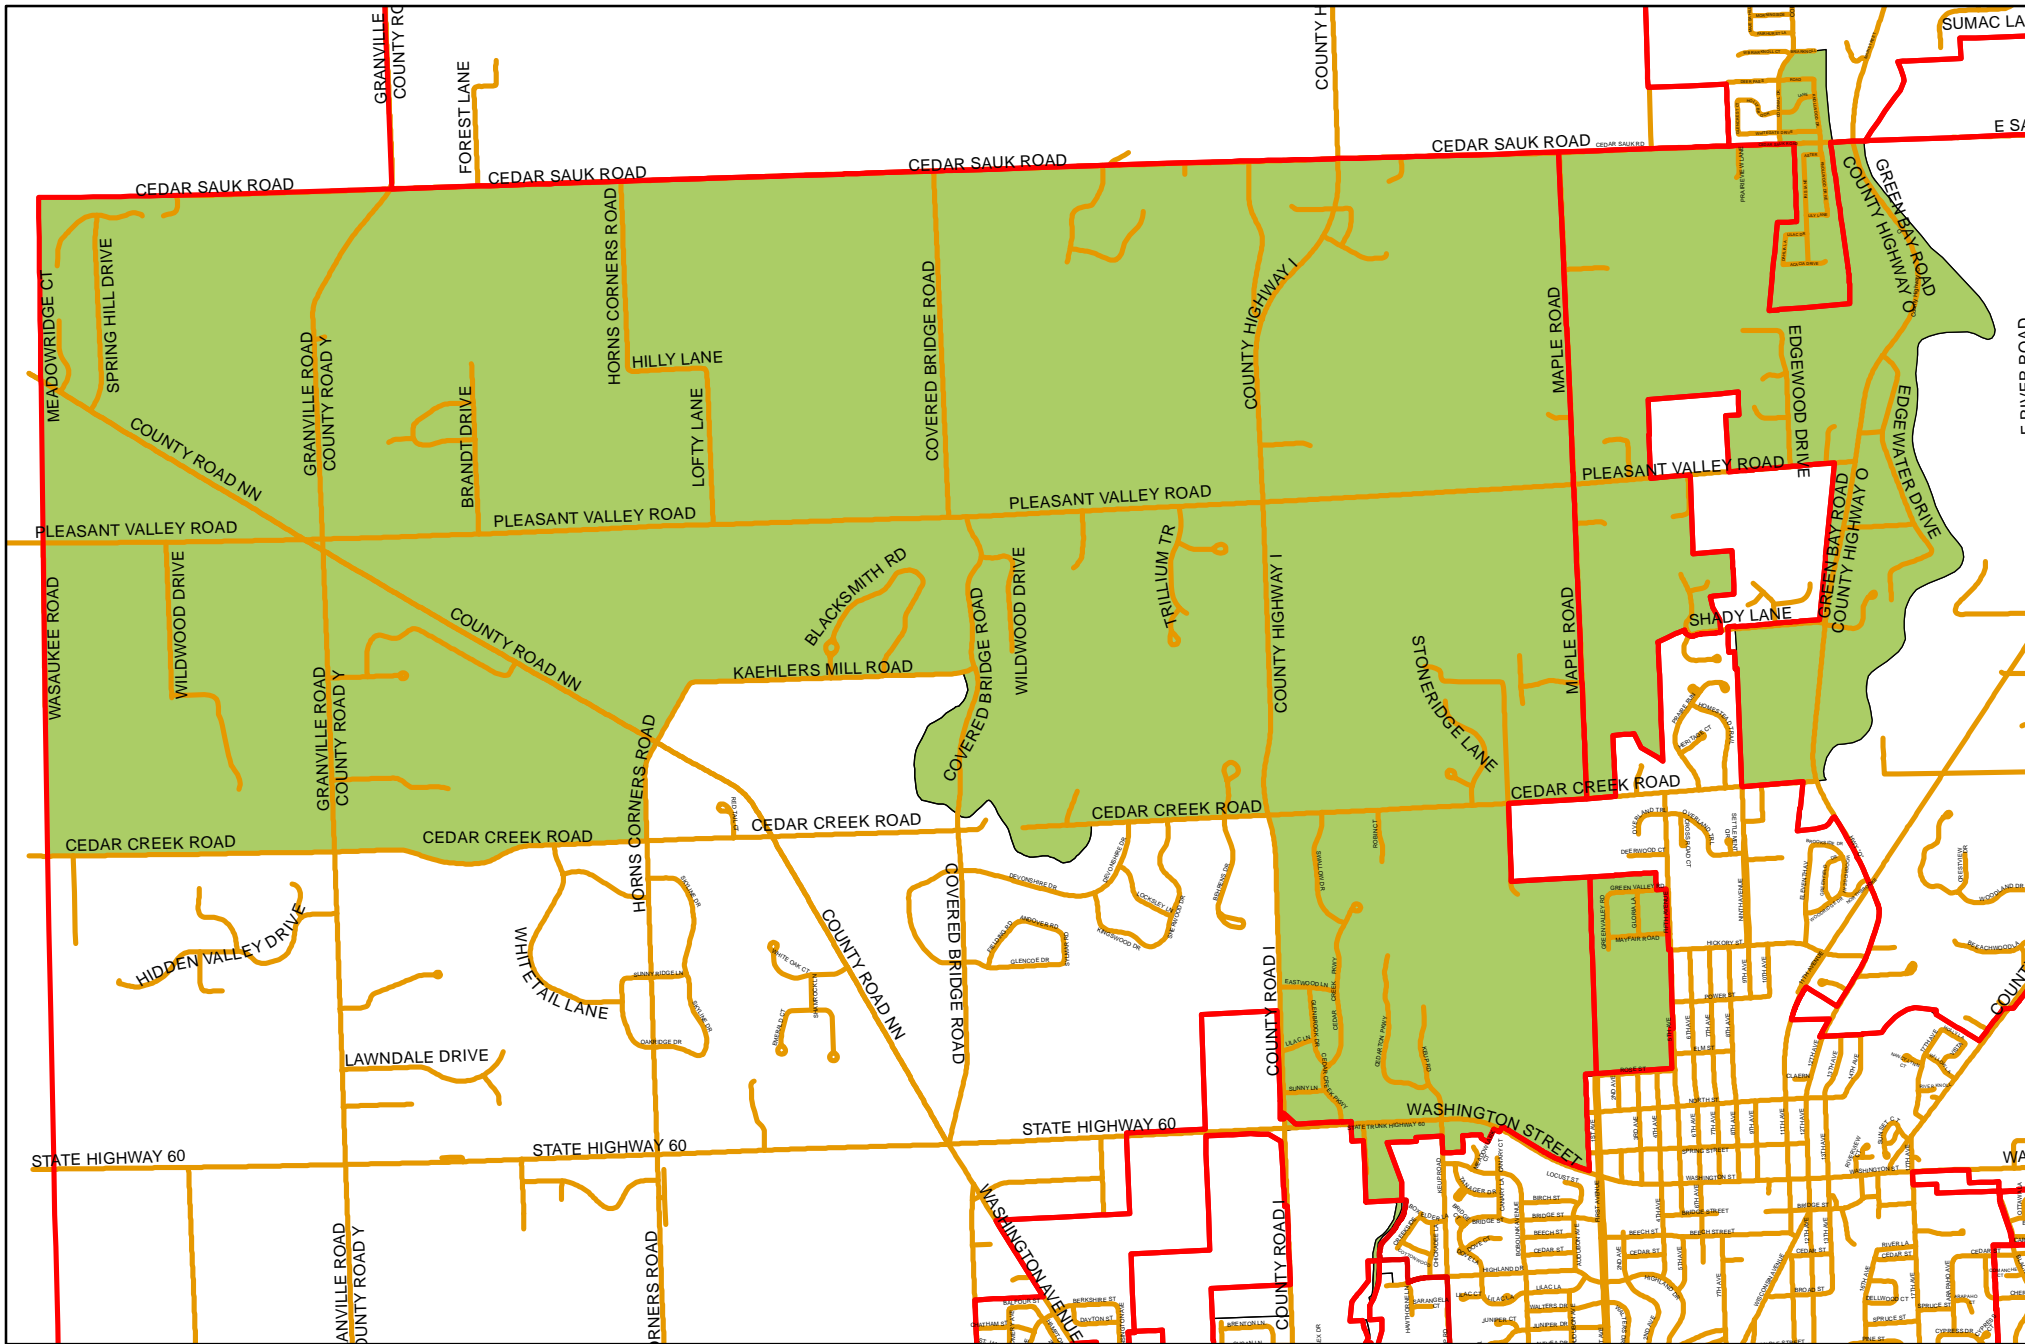

# 2012 SUPERVISORY DISTRICT NO. 9

Redistricting Approved by the Ozaukee County Board October 2011  
Created by The Ozaukee County Land Information Office

-  Municipal Boundary
-  Supervisory District
-  Roads