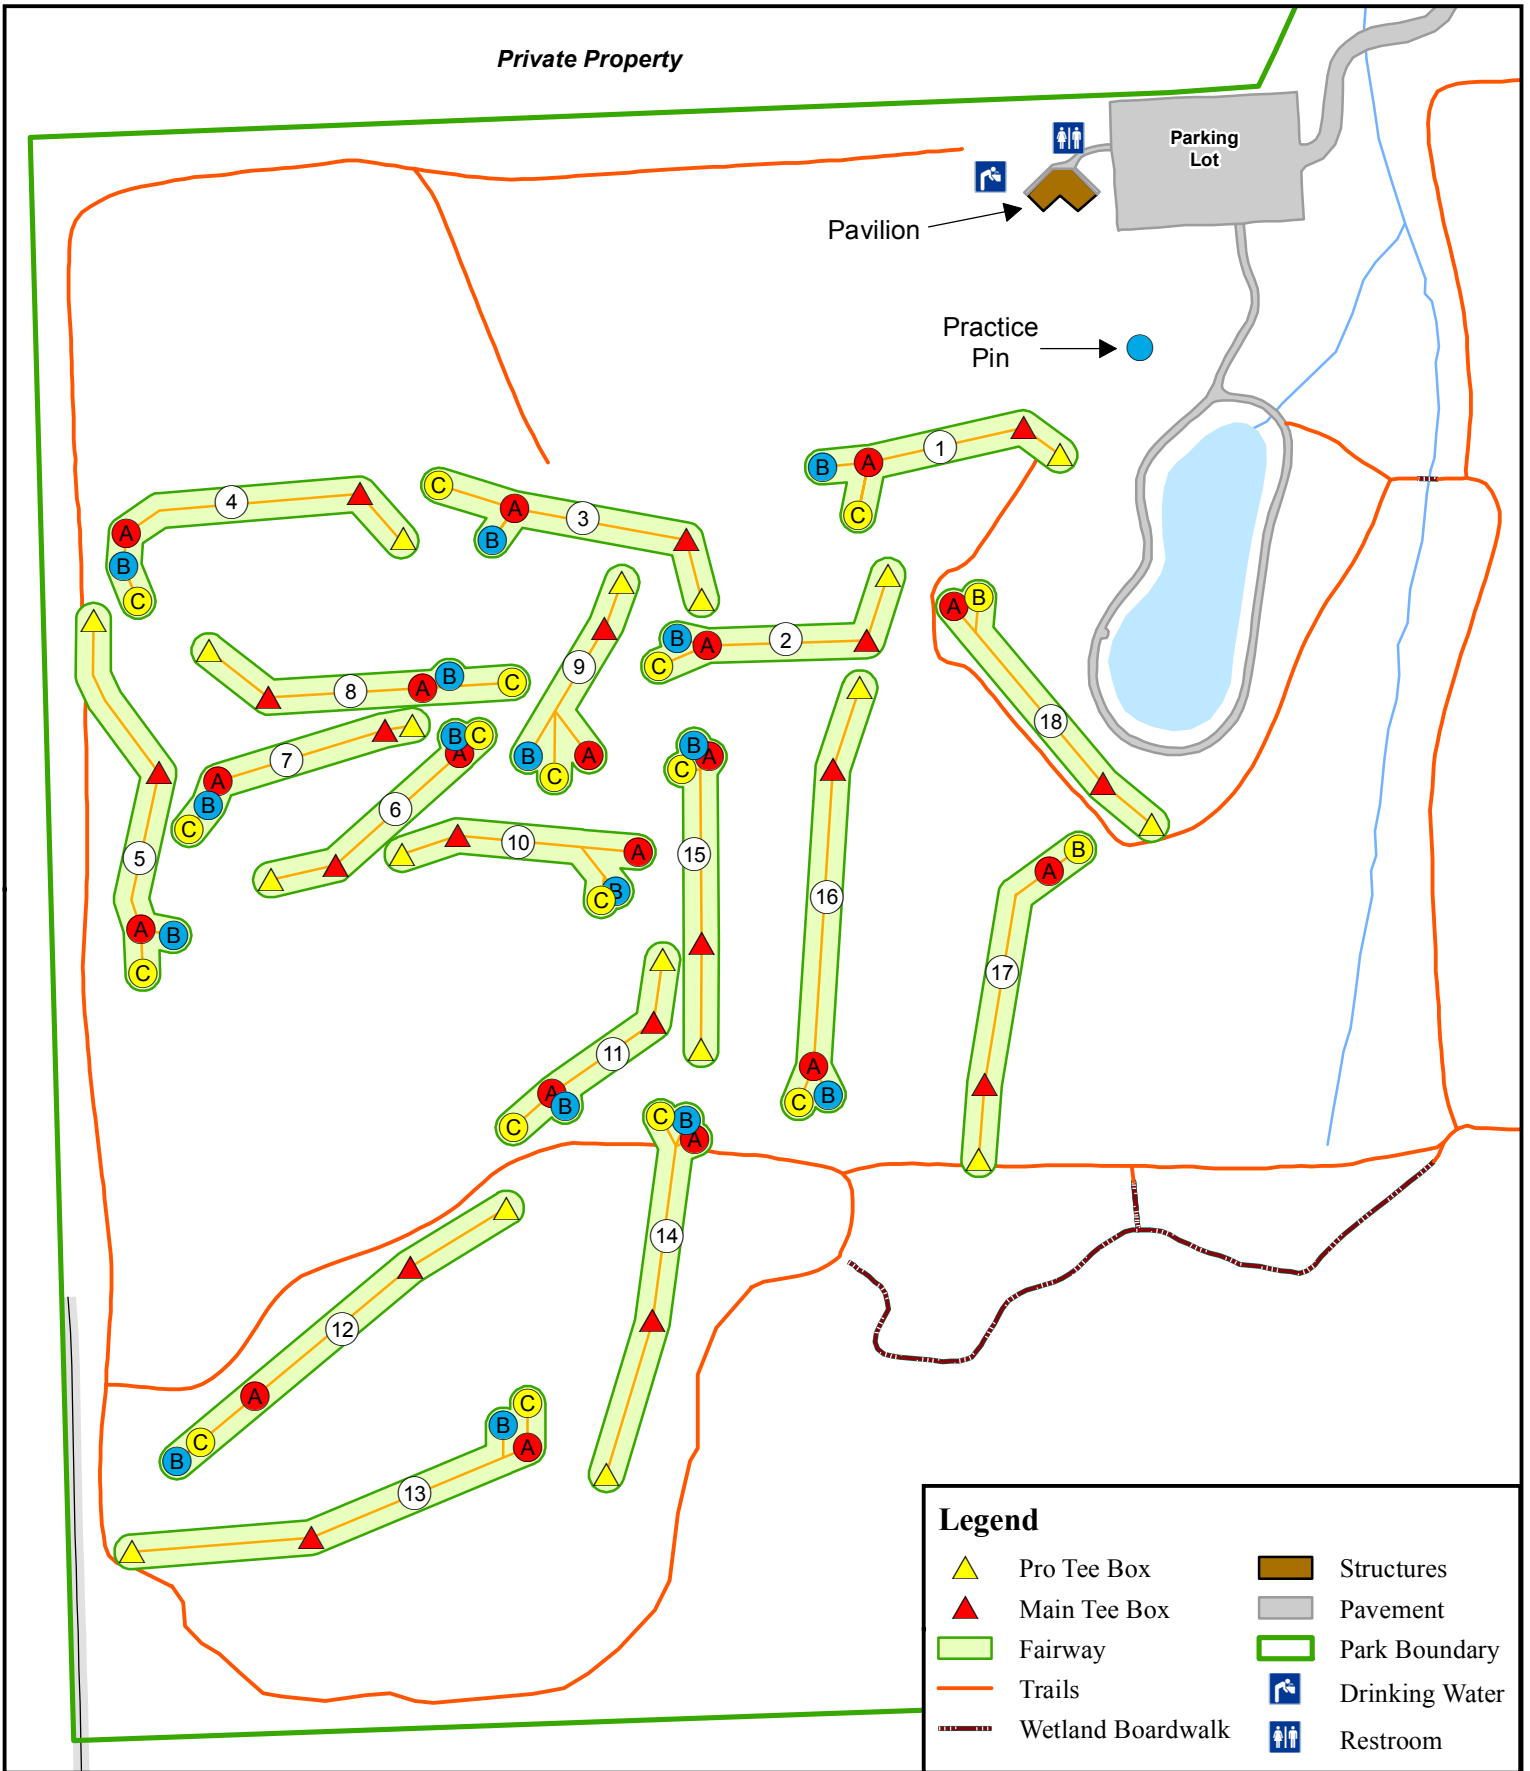

# Tendick Nature Park Disc Golf Course

Map Produced By:  
Ozaukee County Planning  
and Parks Department  
4/19/2018